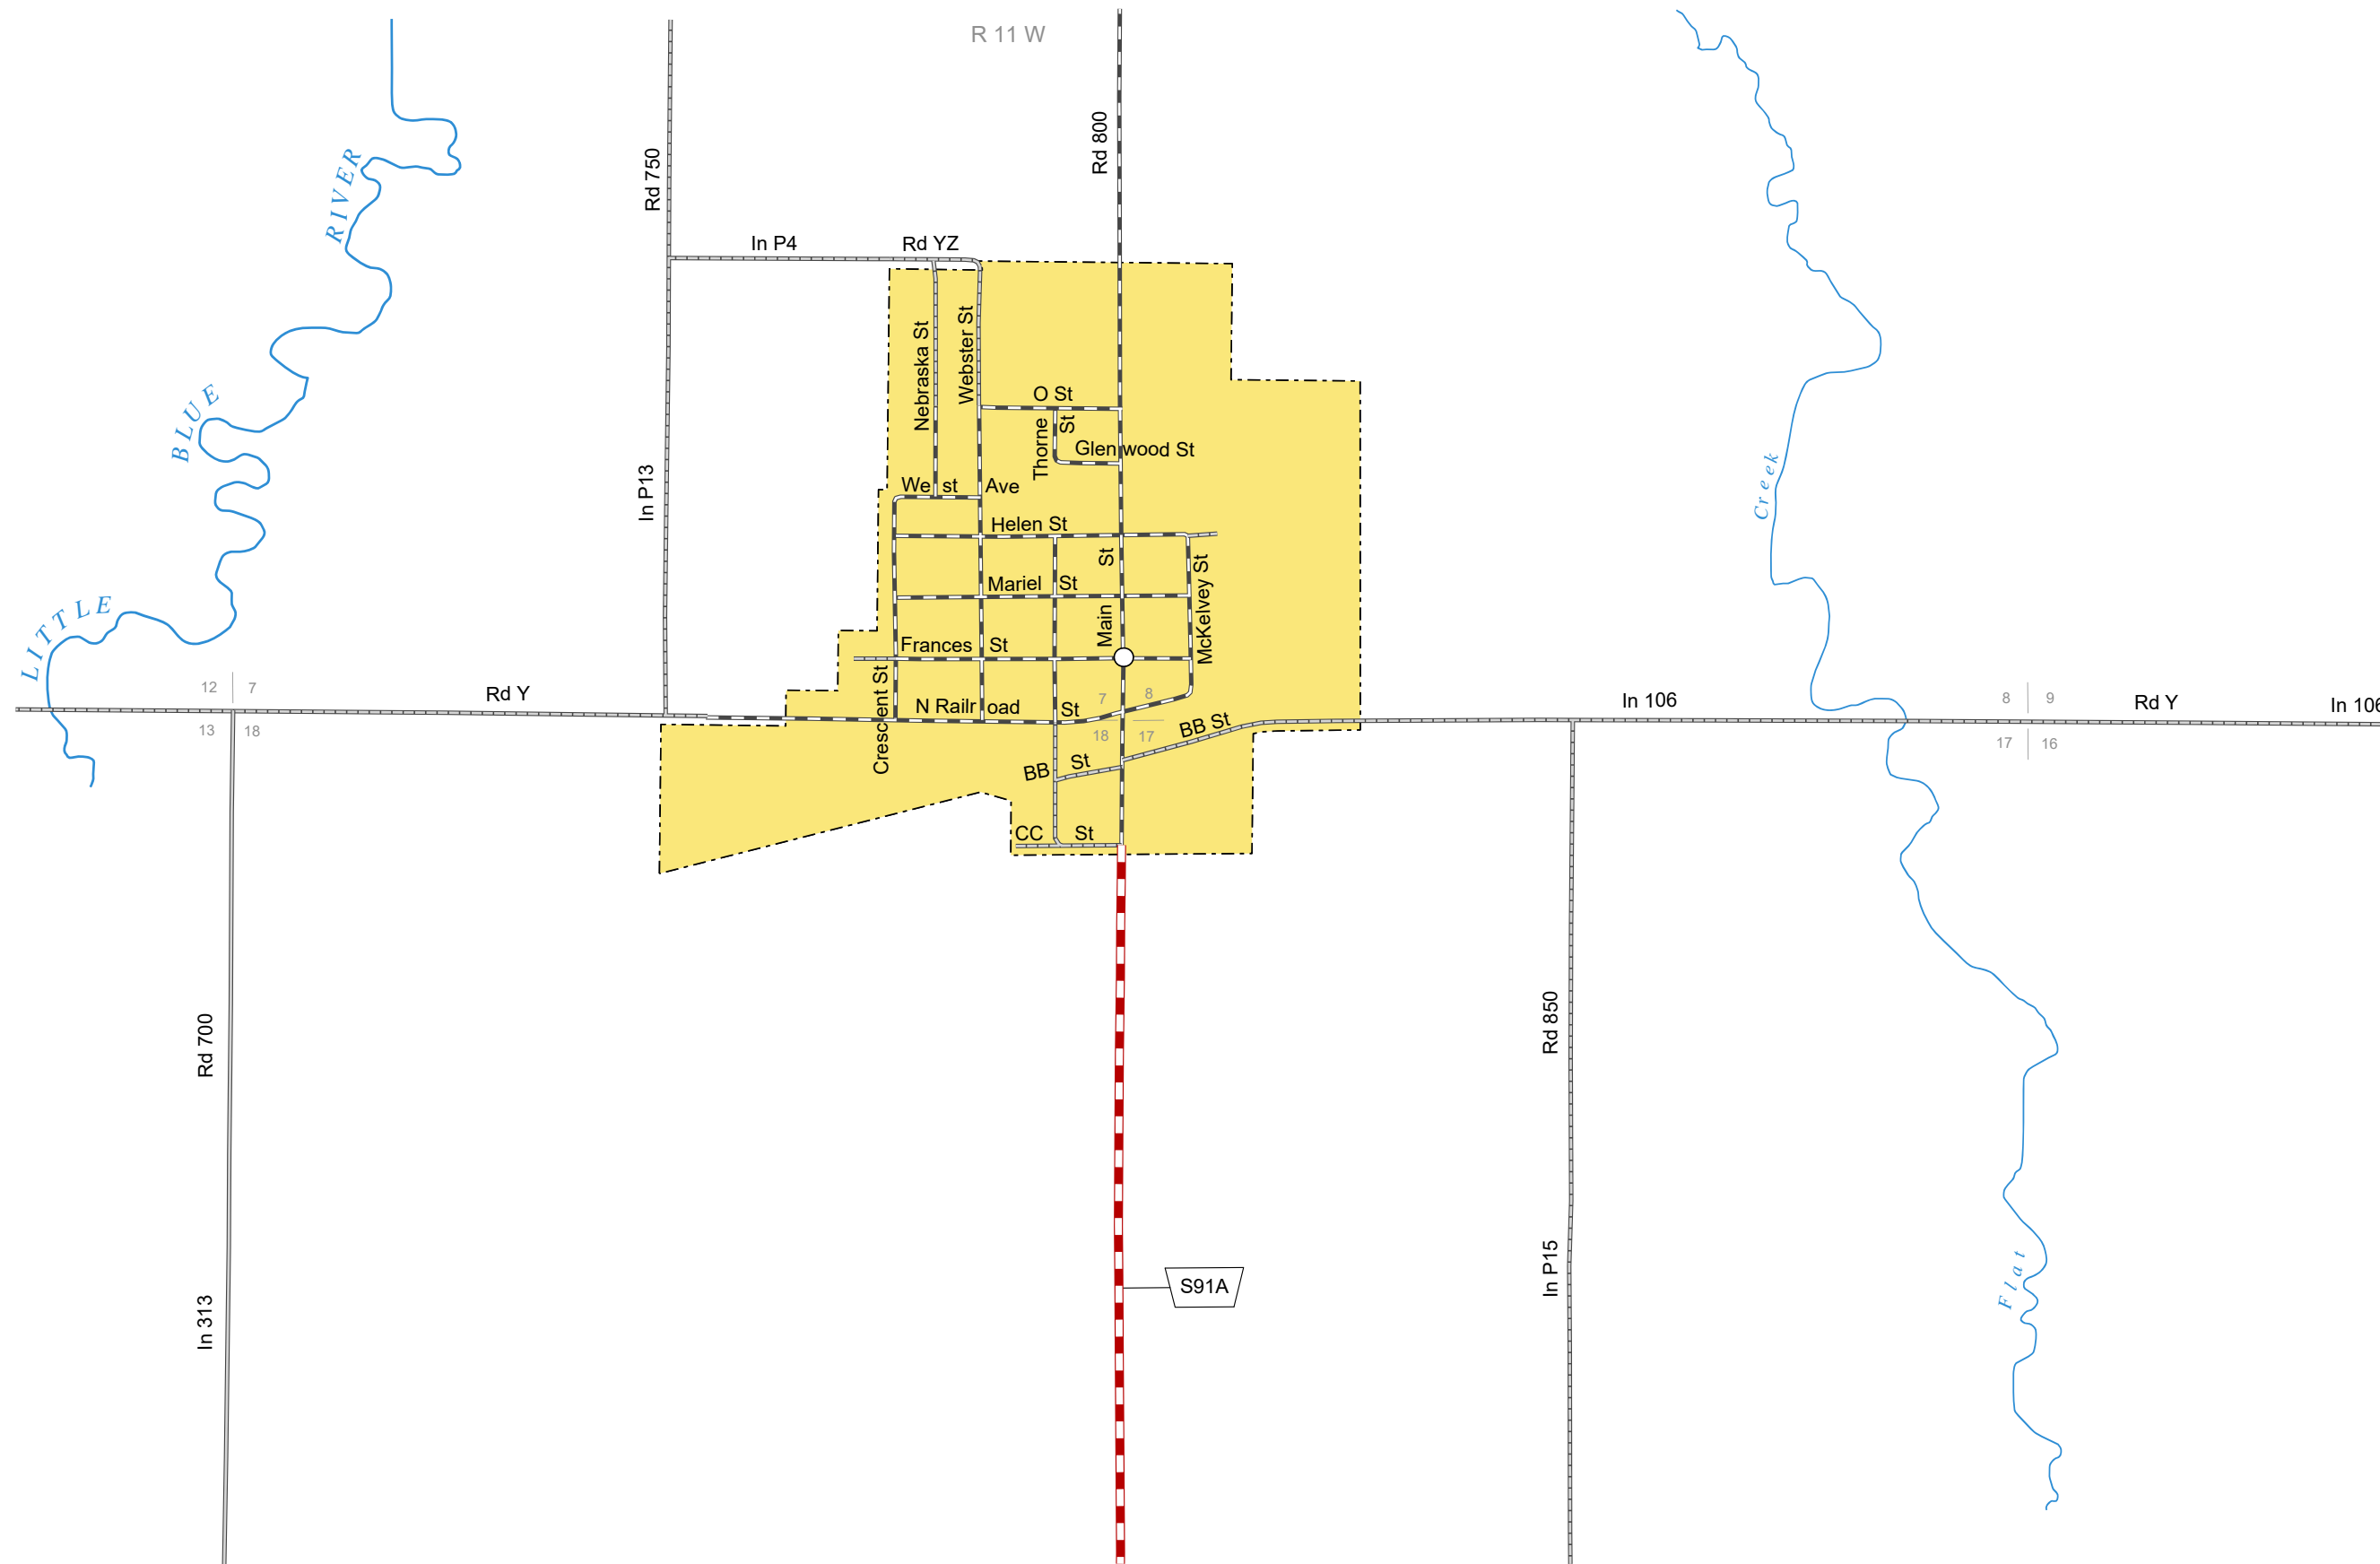

BLADEN

WEBSTER COUNTY
NEBRASKA
POPULATION 237
2017

- STATE HIGHWAYS**
- Interstate Highway
 - Divided Highway
 - Multiple Lane Undivided Highway
 - Concrete/Brick Surface
 - Asphalt/Bituminous Surface
 - Gravel or Crushed Rock
- CITY STREETS AND COUNTY ROADS**
- Divided Street
 - Concrete/Brick Surface
 - Asphalt/Bituminous Surface
 - Gravel or Crushed Rock
 - Unimproved
 - Primitive
- Interstate Numbered Route
- U.S. Numbered Route
- State Numbered Route
- State Numbered Spur
- State Numbered Link
- Street Name
- County Seat
- City Center
- Corporate Limits

This map is to be used for information only and is not intended to show ownership or to be definitive on which roads are public under Nebraska Law. The Nebraska Department of Transportation makes no warranties, guarantees or representations for the accuracy of this information and assumes no liability for errors or omissions. Any inconsistencies should be reported to NDOT.