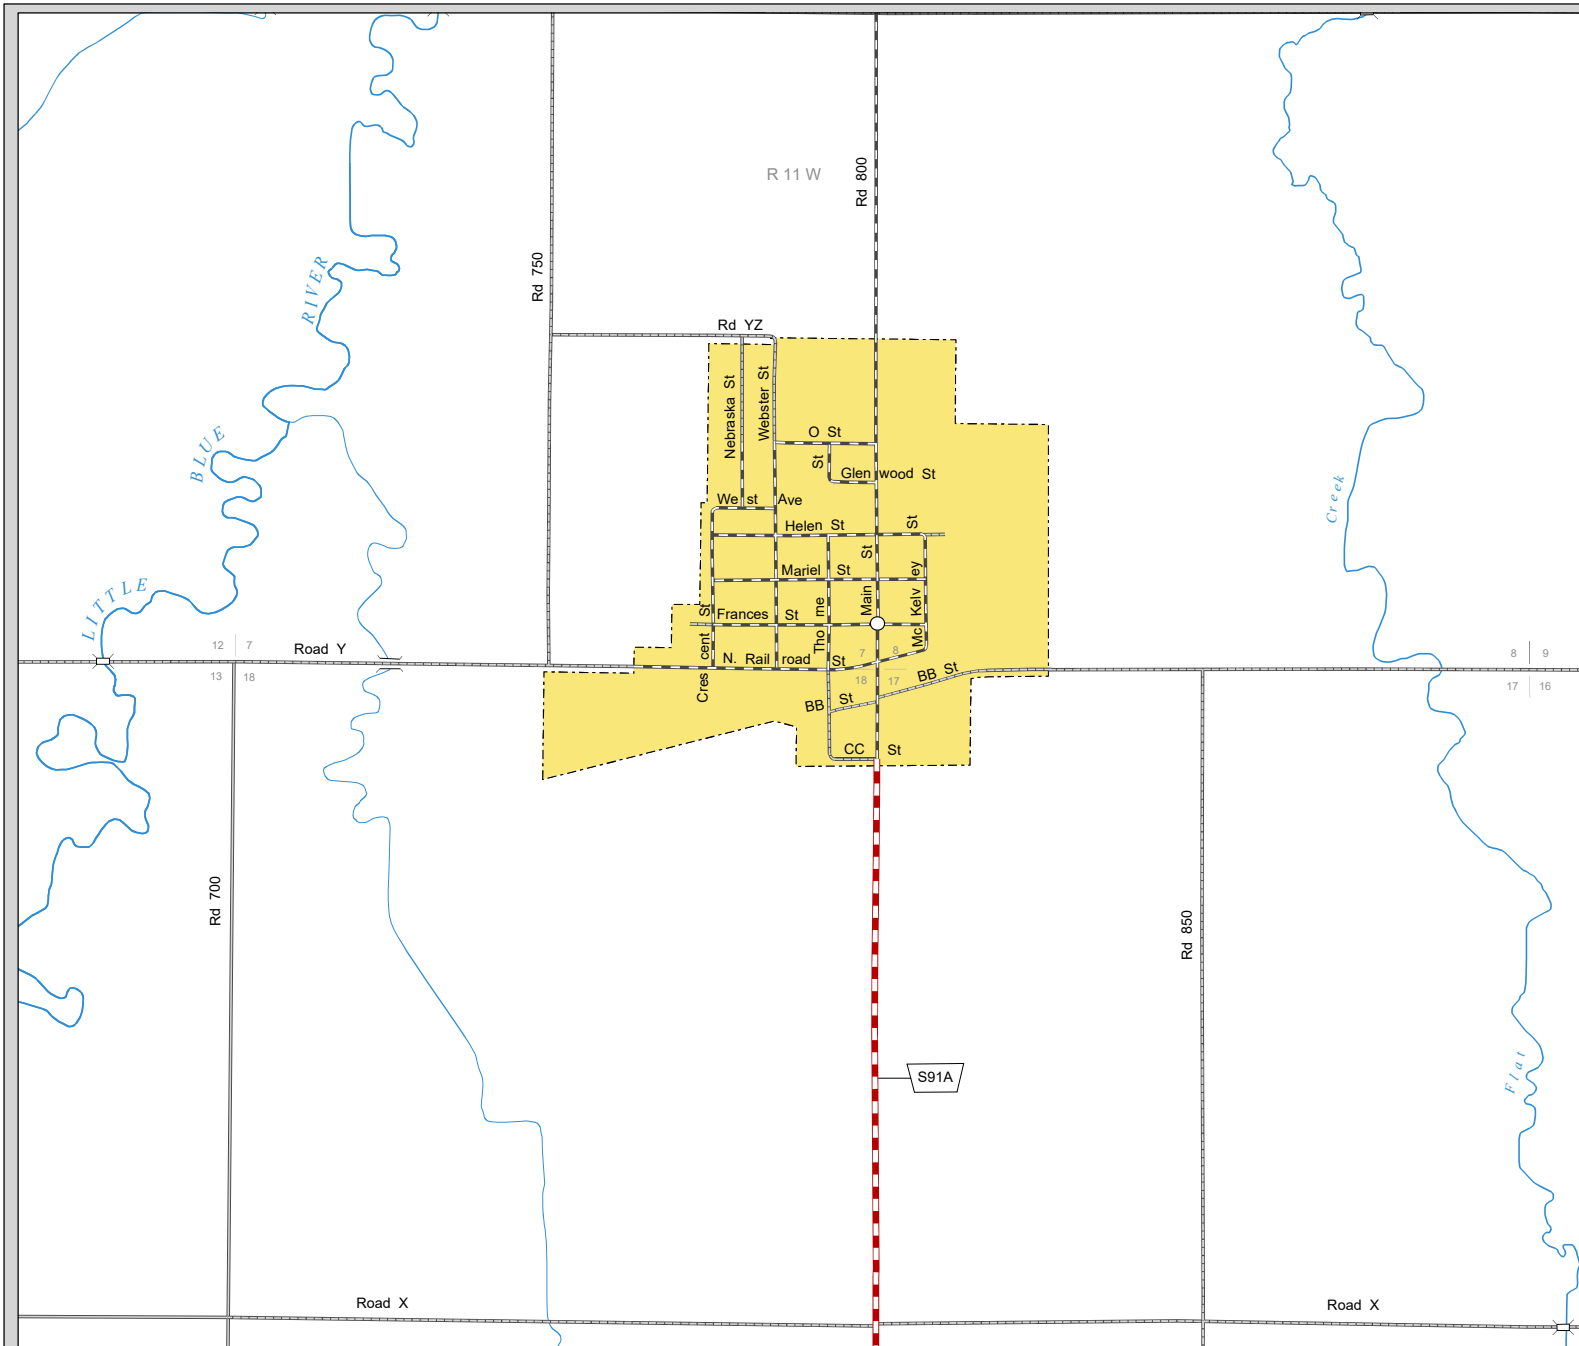

BLADEN

WEBSTER COUNTY
NEBRASKA
POPULATION 205
2021

- **STATE HIGHWAYS**
- Interstate Highway
- Divided Highway
- Multiple Lane Undivided Highway
- Concrete/Brick Surface
- Asphalt/Bituminous Surface
- Gravel or Crushed Rock
- **CITY STREETS AND COUNTY ROADS**
- Divided Street
- Concrete/Brick Surface
- Asphalt/Bituminous Surface
- Gravel or Crushed Rock
- Unimproved
- Primitive
- Interstate Numbered Route
- U.S. Numbered Route
- State Numbered Route
- State Numbered Spur
- State Numbered Link
- Street Name
- County Seat
- City Center
- Corporate Limits