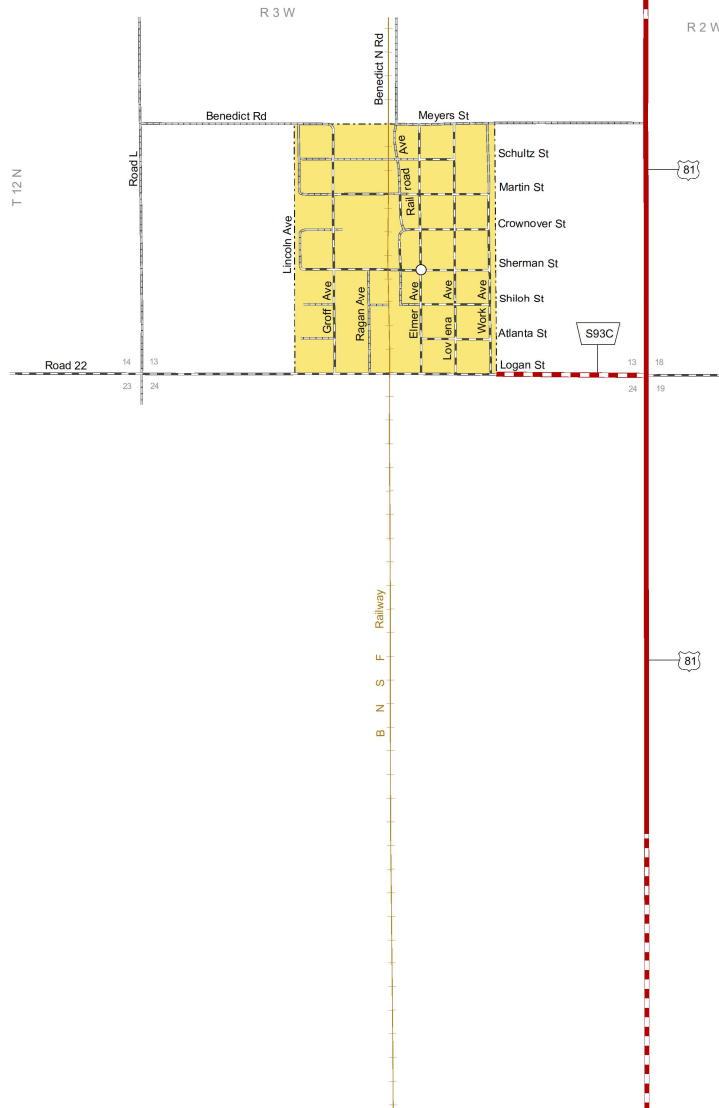

BENEDICT

YORK COUNTY
NEBRASKA
POPULATION 234
2019

1. **STATE HIGHWAYS**
2. Interstate Highway
   - Divided Highway
   - Multiple Lane Undivided Highway
   - Concrete/Brick Surface
   - Asphalt/Bituminous Surface
   - Gravel or Crushed Rock
3. **CITY STREETS AND COUNTY ROADS**
4. Divided Street
   - Concrete/Brick Surface
   - Asphalt/Bituminous Surface
   - Gravel or Crushed Rock
   - Unimproved
   - Primitive
   - Interstate Numbered Route
   - U.S. Numbered Route
   - State Numbered Route
   - State Numbered Spur
   - State Numbered Link
   - Street Name
   - County Seat
   - City Center
   - Corporate Limits