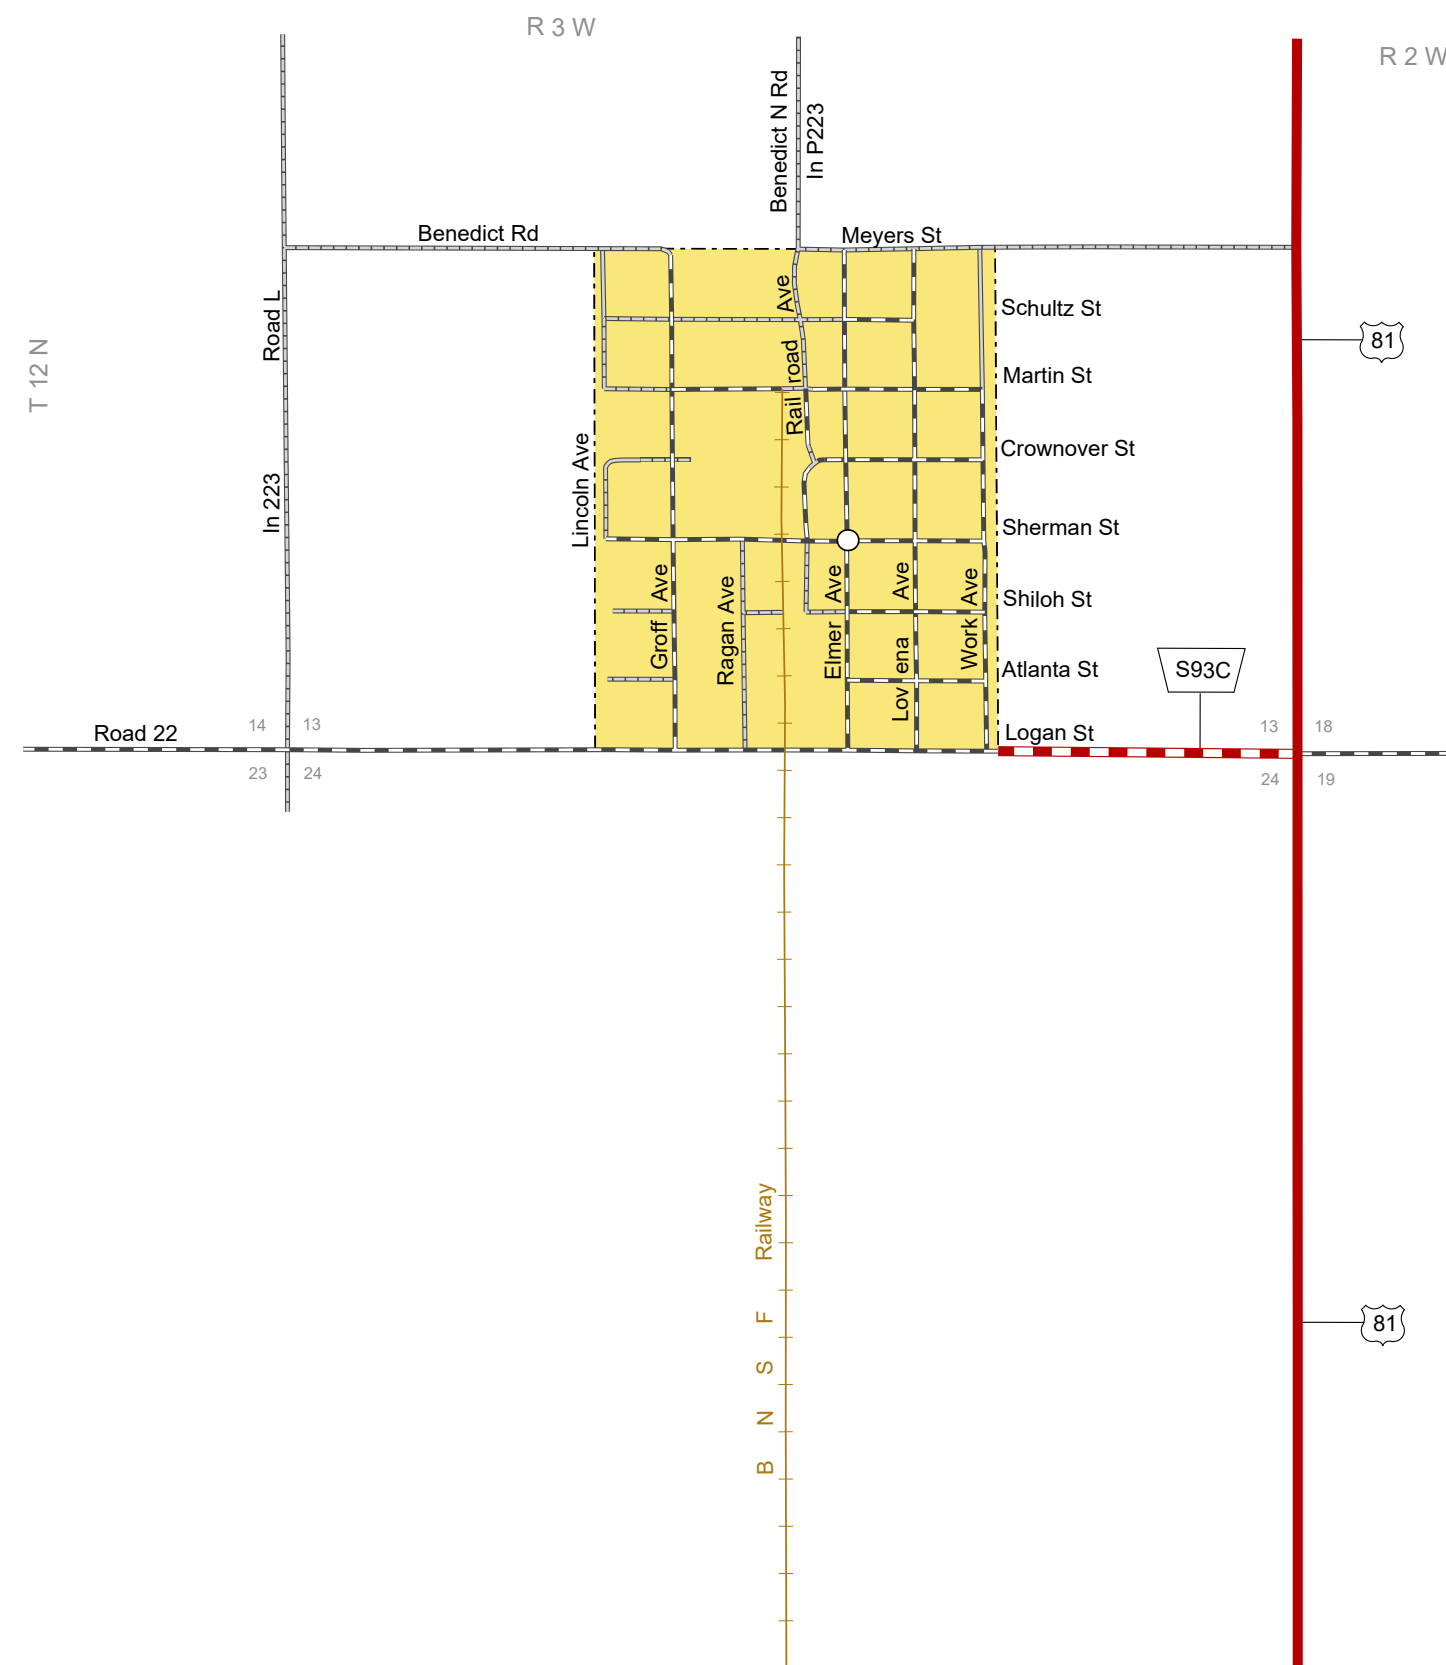

BENEDICT

YORK COUNTY
NEBRASKA
POPULATION 234
2017

- STATE HIGHWAYS**
- Interstate Highway
 - Divided Highway
 - Multiple Lane Undivided Highway
 - Concrete/Brick Surface
 - Asphalt/Bituminous Surface
 - Gravel or Crushed Rock
- CITY STREETS AND COUNTY ROADS**
- Divided Street
 - Concrete/Brick Surface
 - Asphalt/Bituminous Surface
 - Gravel or Crushed Rock
 - Unimproved
 - Primitive
 - Interstate Numbered Route
 - U.S. Numbered Route
 - State Numbered Route
 - State Numbered Spur
 - State Numbered Link
 - Street Name
 - County Seat
 - City Center
 - Corporate Limits

NEBRASKA

Good Life. Great Journey.

DEPARTMENT OF TRANSPORTATION