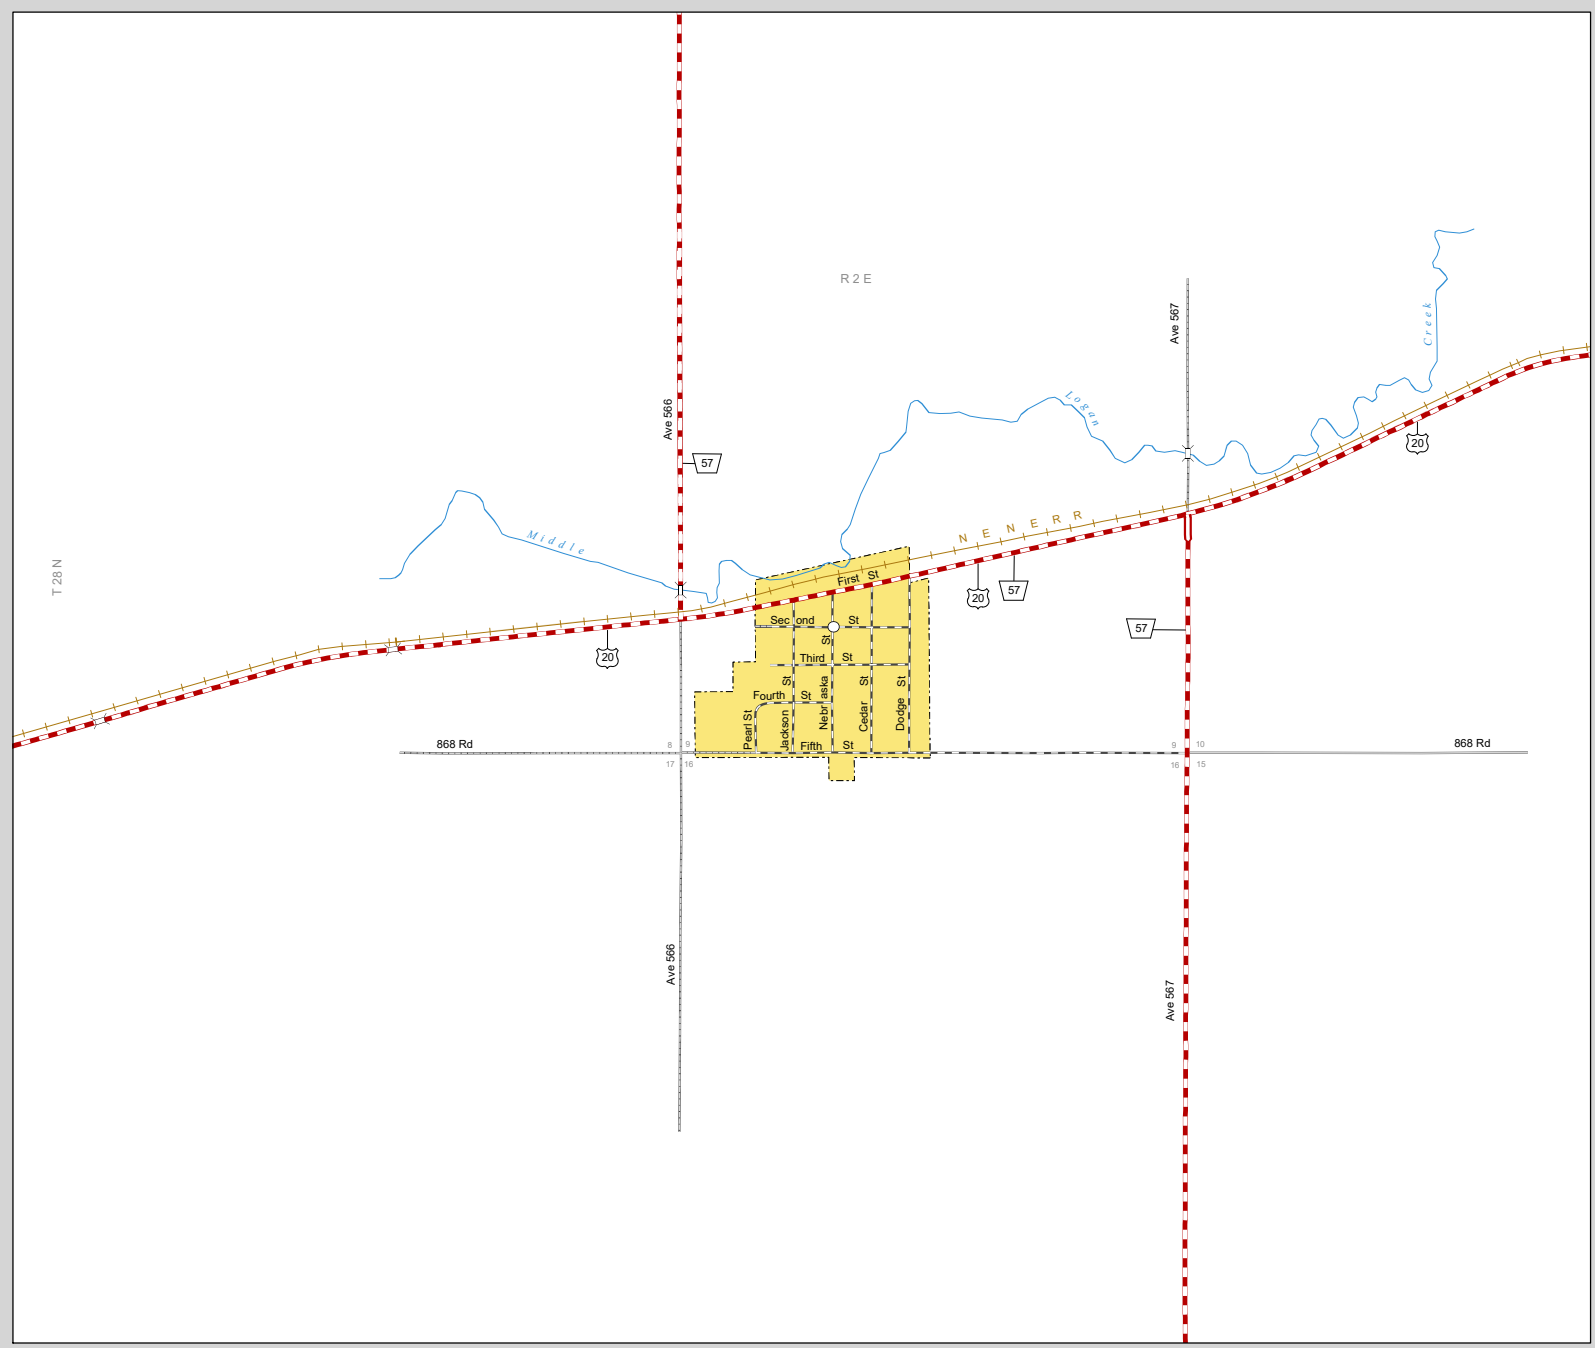

BELDEN

CEDAR COUNTY
NEBRASKA
POPULATION 115
2019

1. **STATE HIGHWAYS**
2. Interstate Highway
   - Divided Highway
   - Multiple Lane Undivided Highway
   - Concrete/Brick Surface
   - Asphalt/Bituminous Surface
   - Gravel or Crushed Rock
3. **CITY STREETS AND COUNTY ROADS**
4. Divided Street
   - Concrete/Brick Surface
   - Asphalt/Bituminous Surface
   - Gravel or Crushed Rock
   - Unimproved
   - Primitve
   - Interstate Numbered Route
   - U.S. Numbered Route
   - State Numbered Route
   - State Numbered Spur
   - State Numbered Link
   - Main St
   - County Seat
   - City Center
   - Corporate Limits