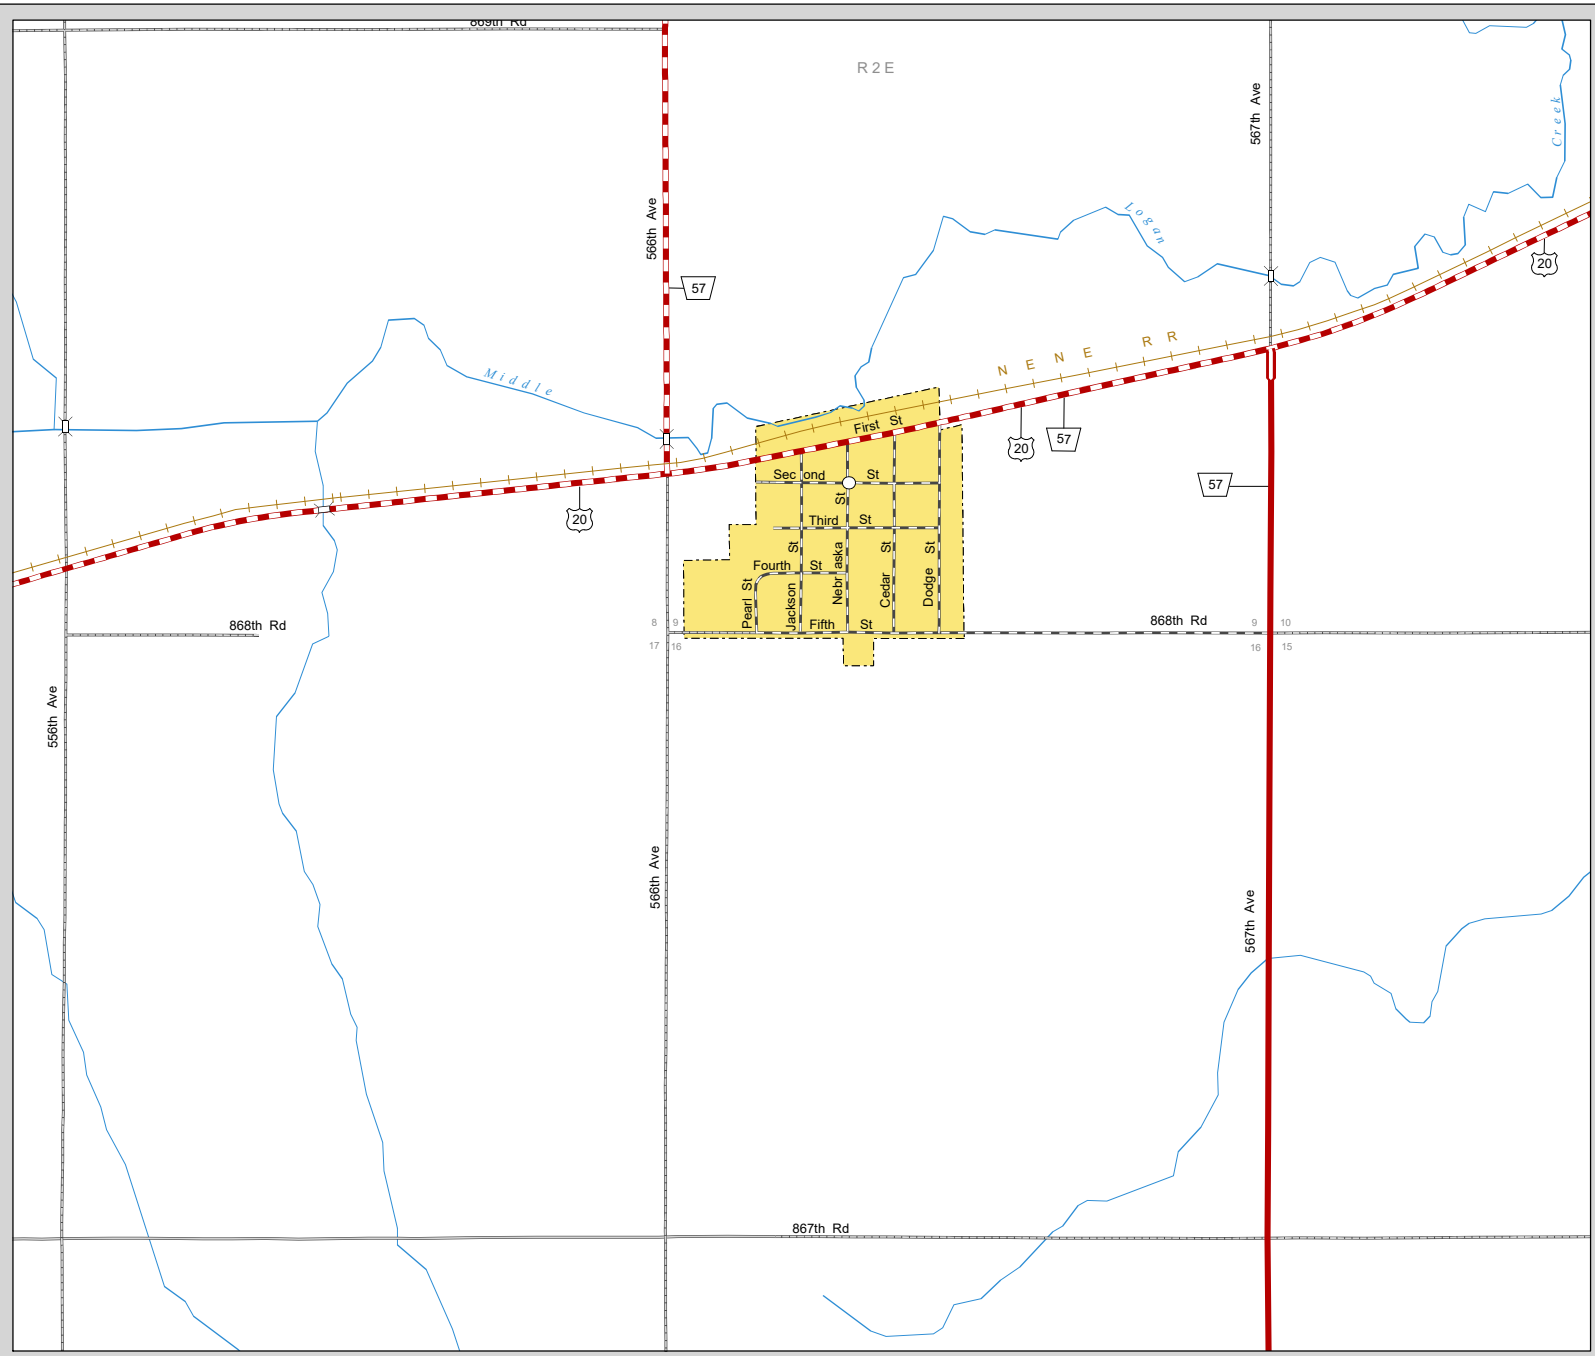

BELDEN

CEDAR COUNTY
NEBRASKA
POPULATION 113
2021

1. **STATE HIGHWAYS**
2. Interstate Highway
   - Divided Highway
   - Multiple Lane Undivided Highway
   - Concrete/Brick Surface
   - Asphalt/Bituminous Surface
   - Gravel or Crushed Rock
3. **CITY STREETS AND COUNTY ROADS**
4. Divided Street
   - Concrete/Brick Surface
   - Asphalt/Bituminous Surface
   - Gravel or Crushed Rock
   - Unimproved
   - Primitive
   - Interstate Numbered Route
   - U.S. Numbered Route
   - State Numbered Route
   - State Numbered Spur
   - State Numbered Link
   - Main St
   - County Seat
   - City Center
   - Corporate Limits