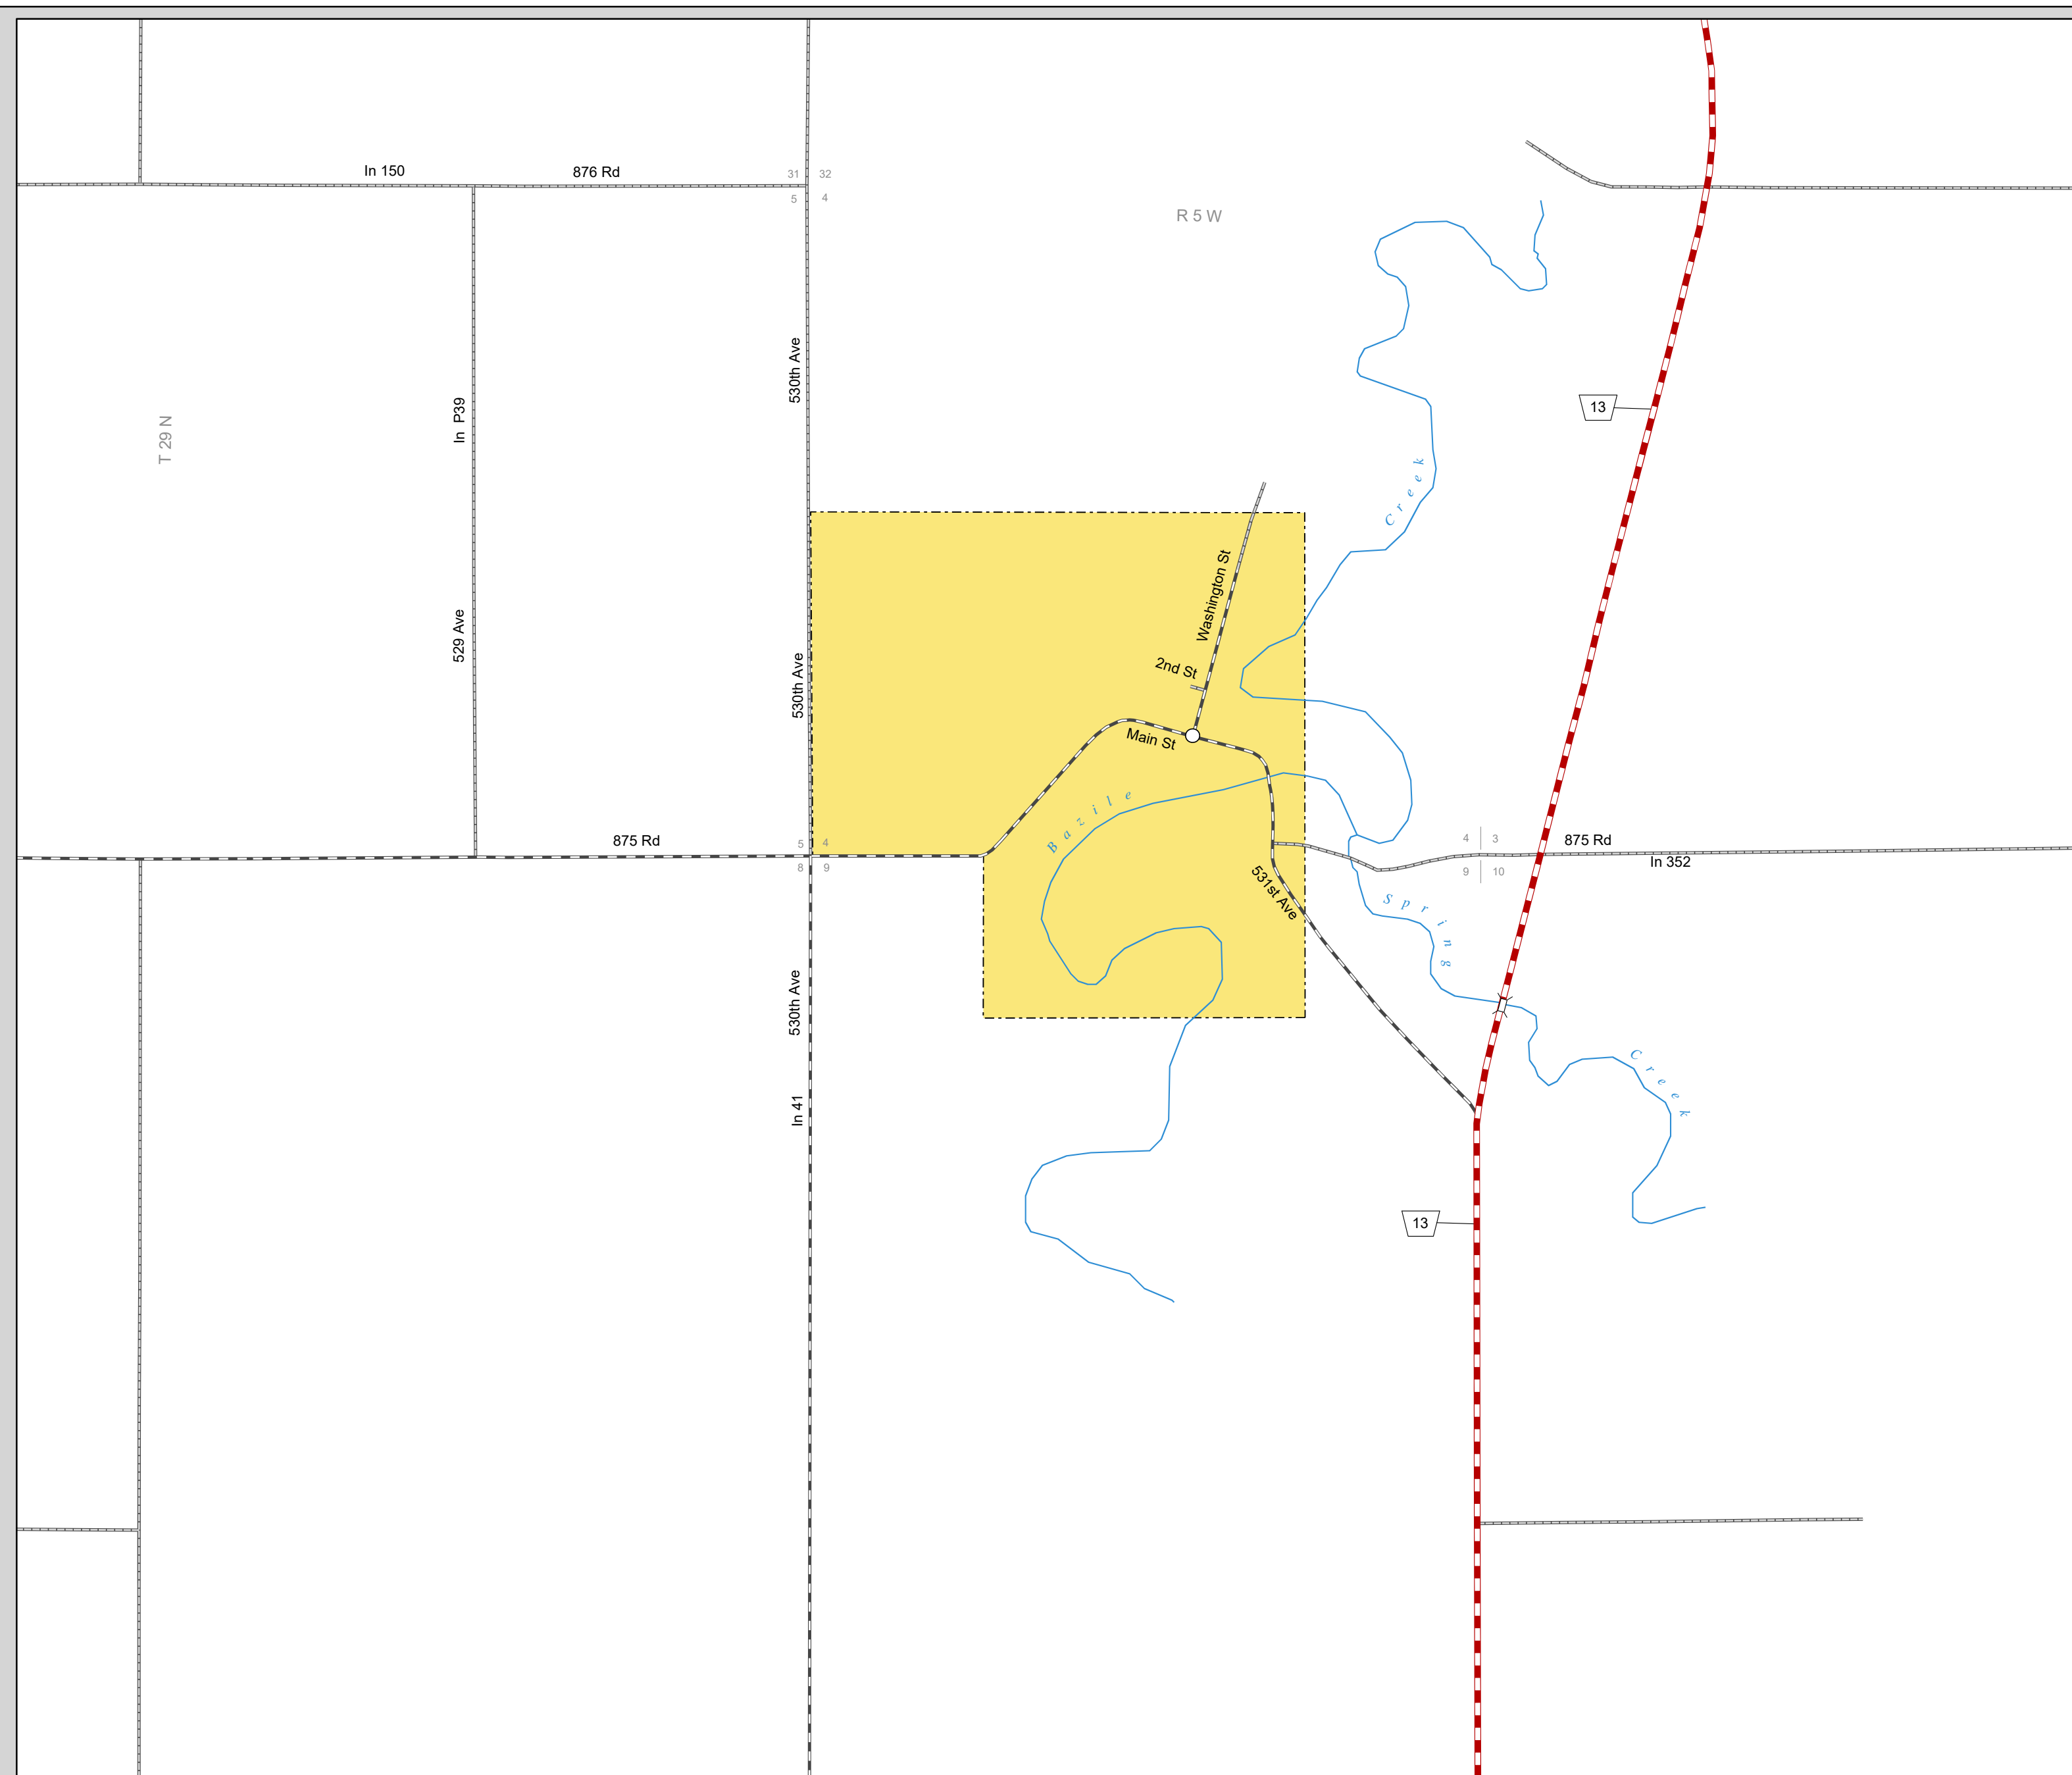

BAZILE MILLS

KNOX COUNTY
NEBRASKA
POPULATION 29
2017

STATE HIGHWAYS

- Interstate Highway
- Divided Highway
- Multiple Lane Undivided Highway
- Concrete/Brick Surface
- Asphalt/Bituminous Surface
- Gravel or Crushed Rock

CITY STREETS AND COUNTY ROADS

- Divided Street
- Concrete/Brick Surface
- Asphalt/Bituminous Surface
- Gravel or Crushed Rock
- Unimproved
- Primitive

Interstate Numbered Route

U.S. Numbered Route

State Numbered Route

State Numbered Spur

State Numbered Link

Main St Street Name

County Seat

City Center

Corporate Limits

This map is to be used for information only and is not intended to show ownership or to be definitive on which roads are public under Nebraska Law. The Nebraska Department of Transportation makes no warranties, guarantees or representations for the accuracy of this information and assumes no liability for errors or omissions. Any inconsistencies should be reported to NDOT.