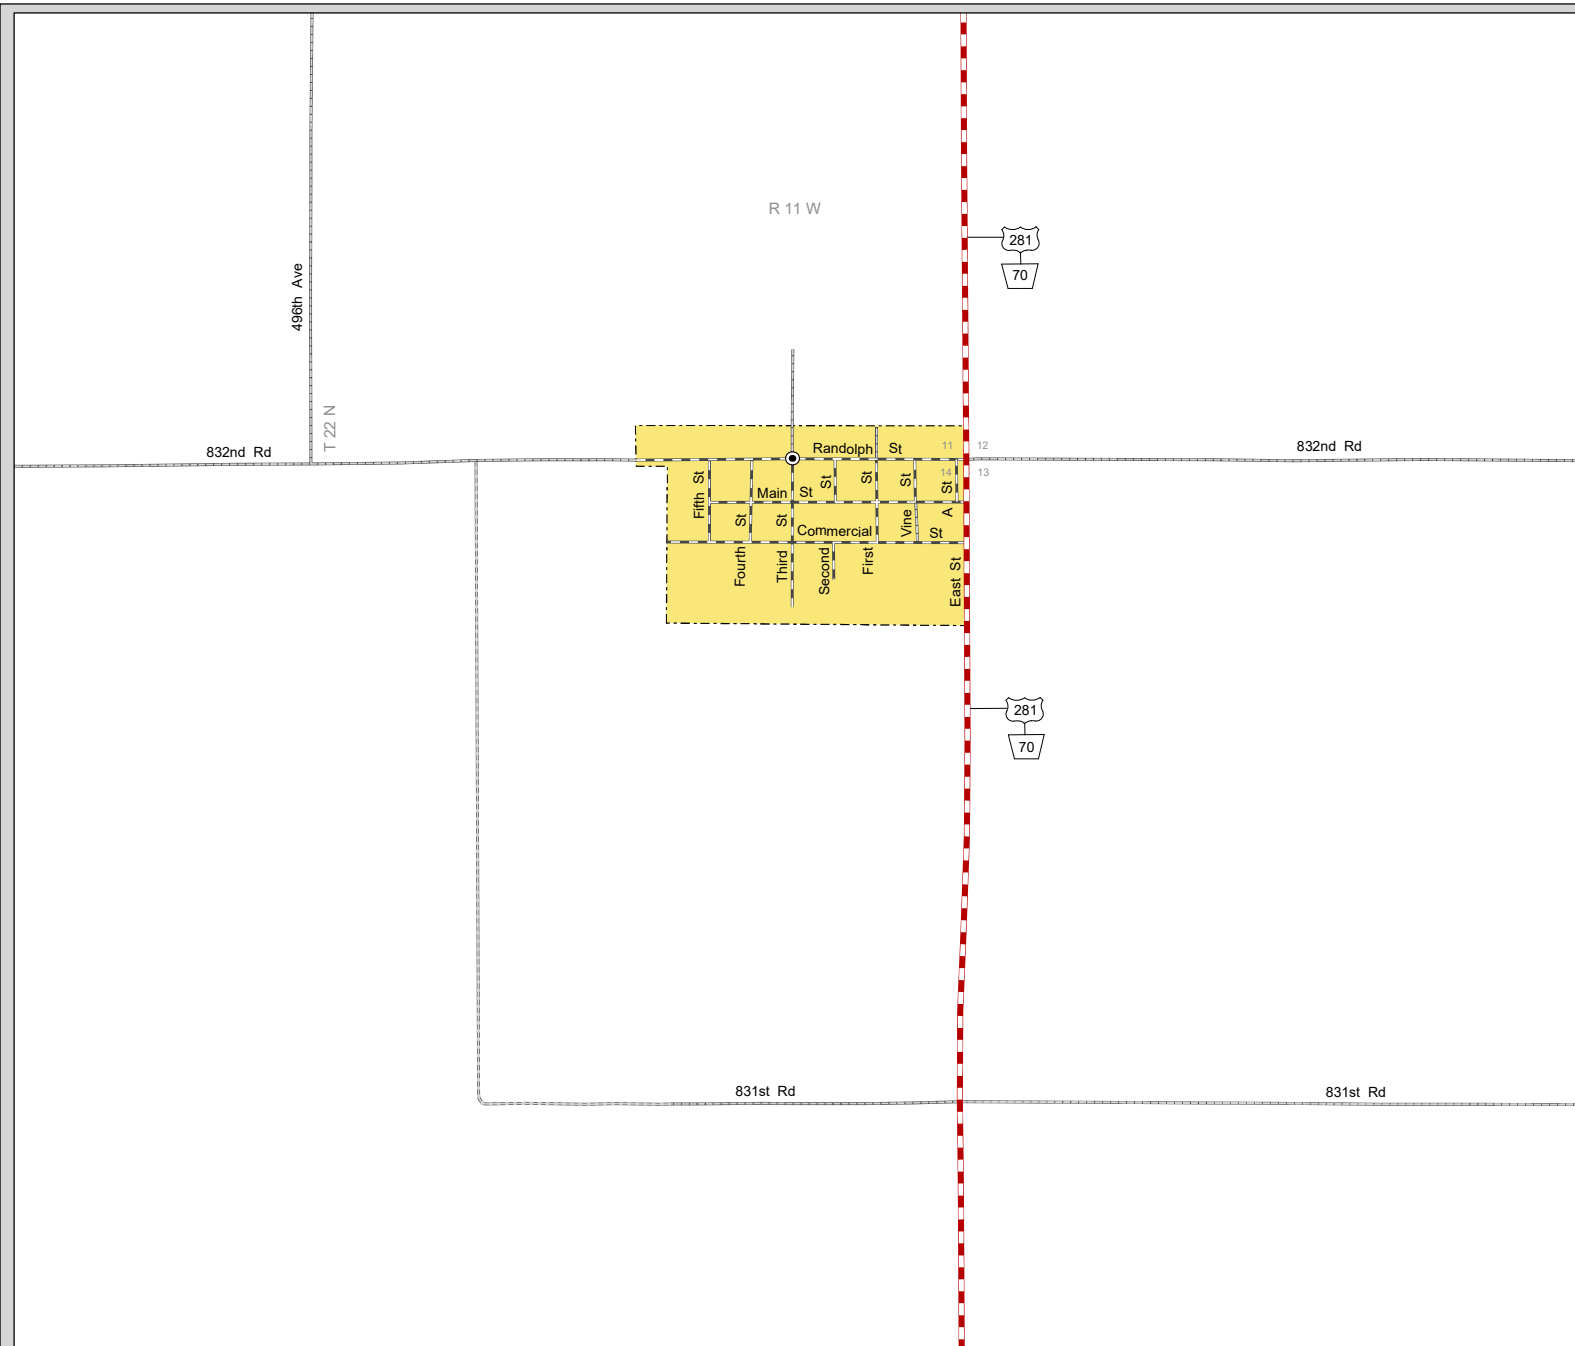

BARTLETT

WHEELER COUNTY
NEBRASKA
POPULATION 109
2021

1. **STATE HIGHWAYS**
2. Interstate Highway
   - Divided Highway
   - Multiple Lane Undivided Highway
   - Concrete/Brick Surface
   - Asphalt/Bituminous Surface
   - Gravel or Crushed Rock
3. **CITY STREETS AND COUNTY ROADS**
4. Divided Street
   - Concrete/Brick Surface
   - Asphalt/Bituminous Surface
   - Gravel or Crushed Rock
   - Unimproved
   - Primitive
   - Interstate Numbered Route
   - U.S. Numbered Route
   - State Numbered Route
   - State Numbered Spur
   - State Numbered Link
   - Street Name
   - County Seat
   - City Center
   - Corporate Limits