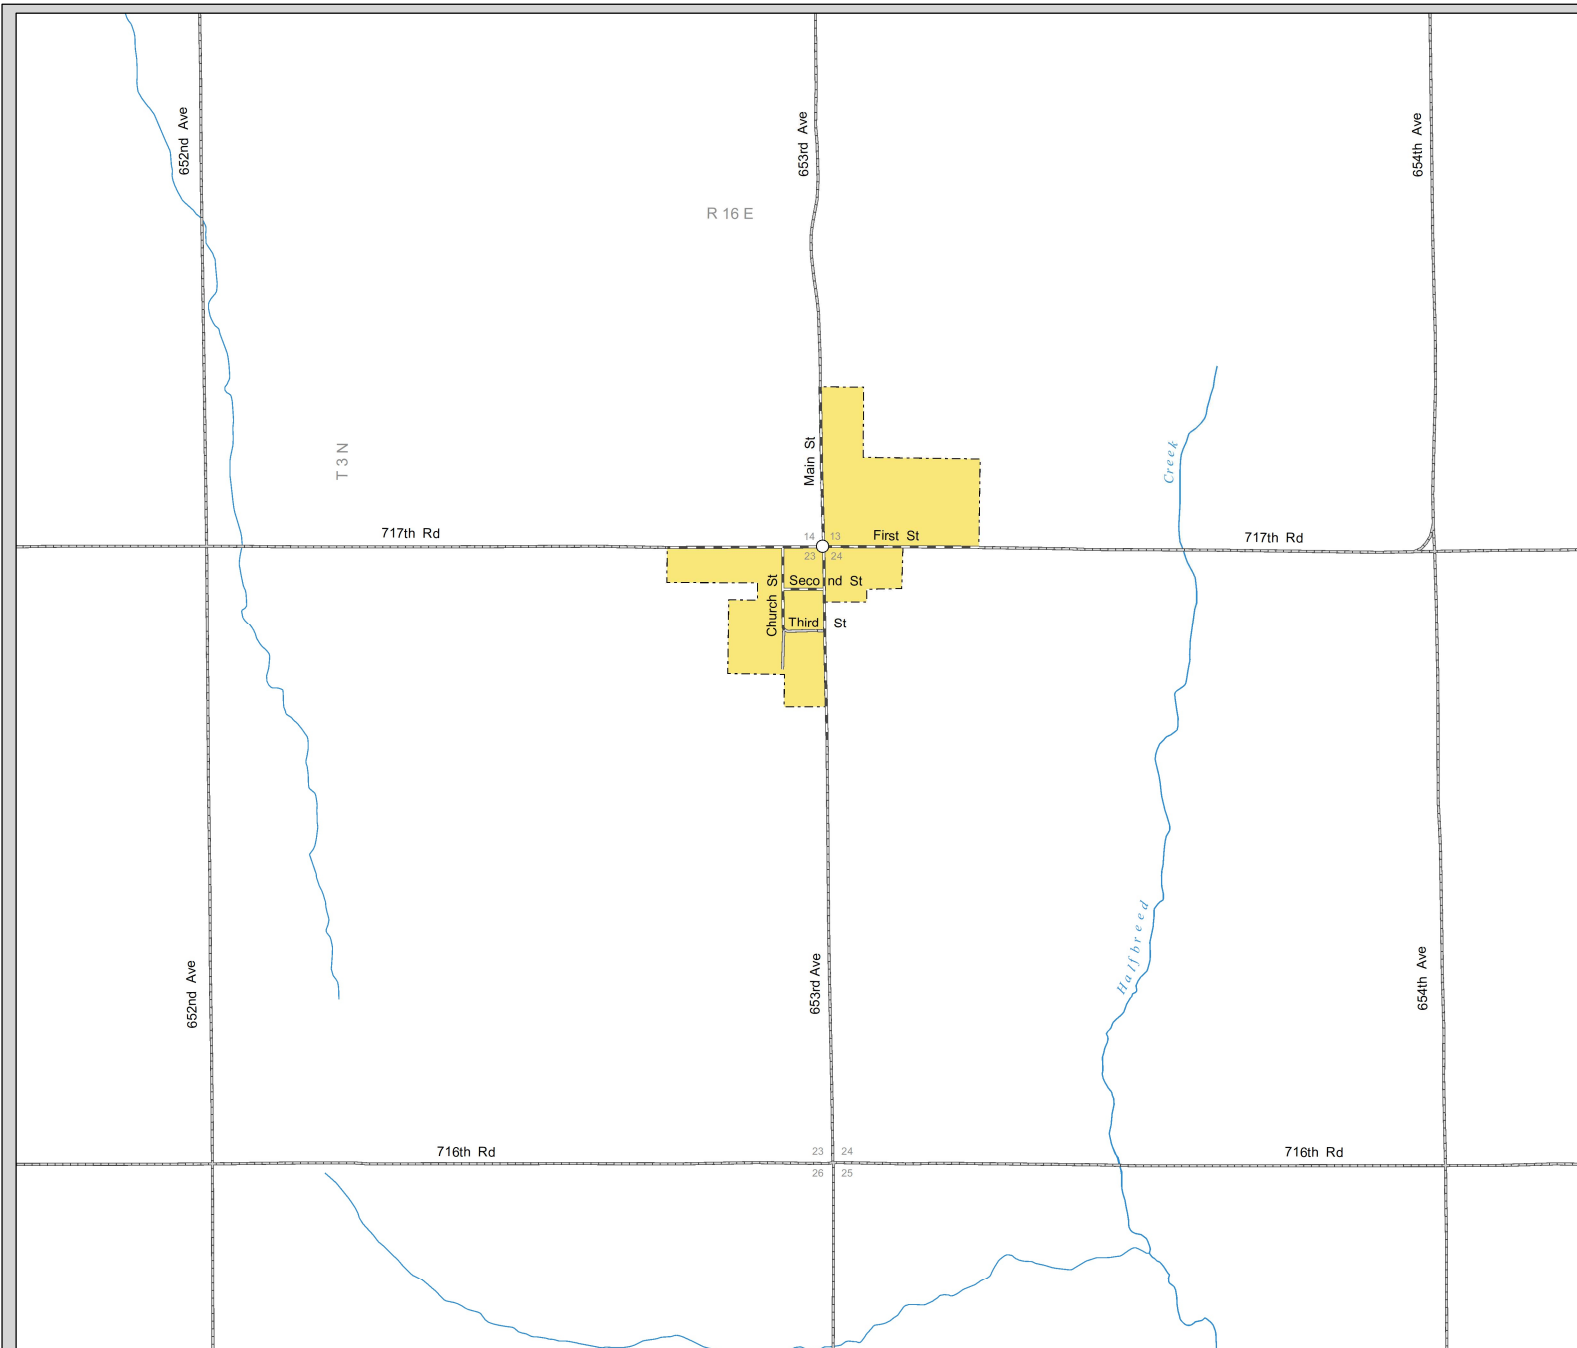

BARADA

RICHARDSON COUNTY
NEBRASKA
POPULATION 21
2021

1. **STATE HIGHWAYS**
2. Interstate Highway
   - Divided Highway
   - Multiple Lane Undivided Highway
   - Concrete/Brick Surface
   - Asphalt/Bituminous Surface
   - Gravel or Crushed Rock
3. **CITY STREETS AND COUNTY ROADS**
4. Divided Street
   - Concrete/Brick Surface
   - Asphalt/Bituminous Surface
   - Gravel or Crushed Rock
   - Unimproved
   - Primitive
   - Interstate Numbered Route
   - U.S. Numbered Route
   - State Numbered Route
   - State Numbered Spur
   - State Numbered Link
   - Street Name
   - County Seat
   - City Center
   - Corporate Limits