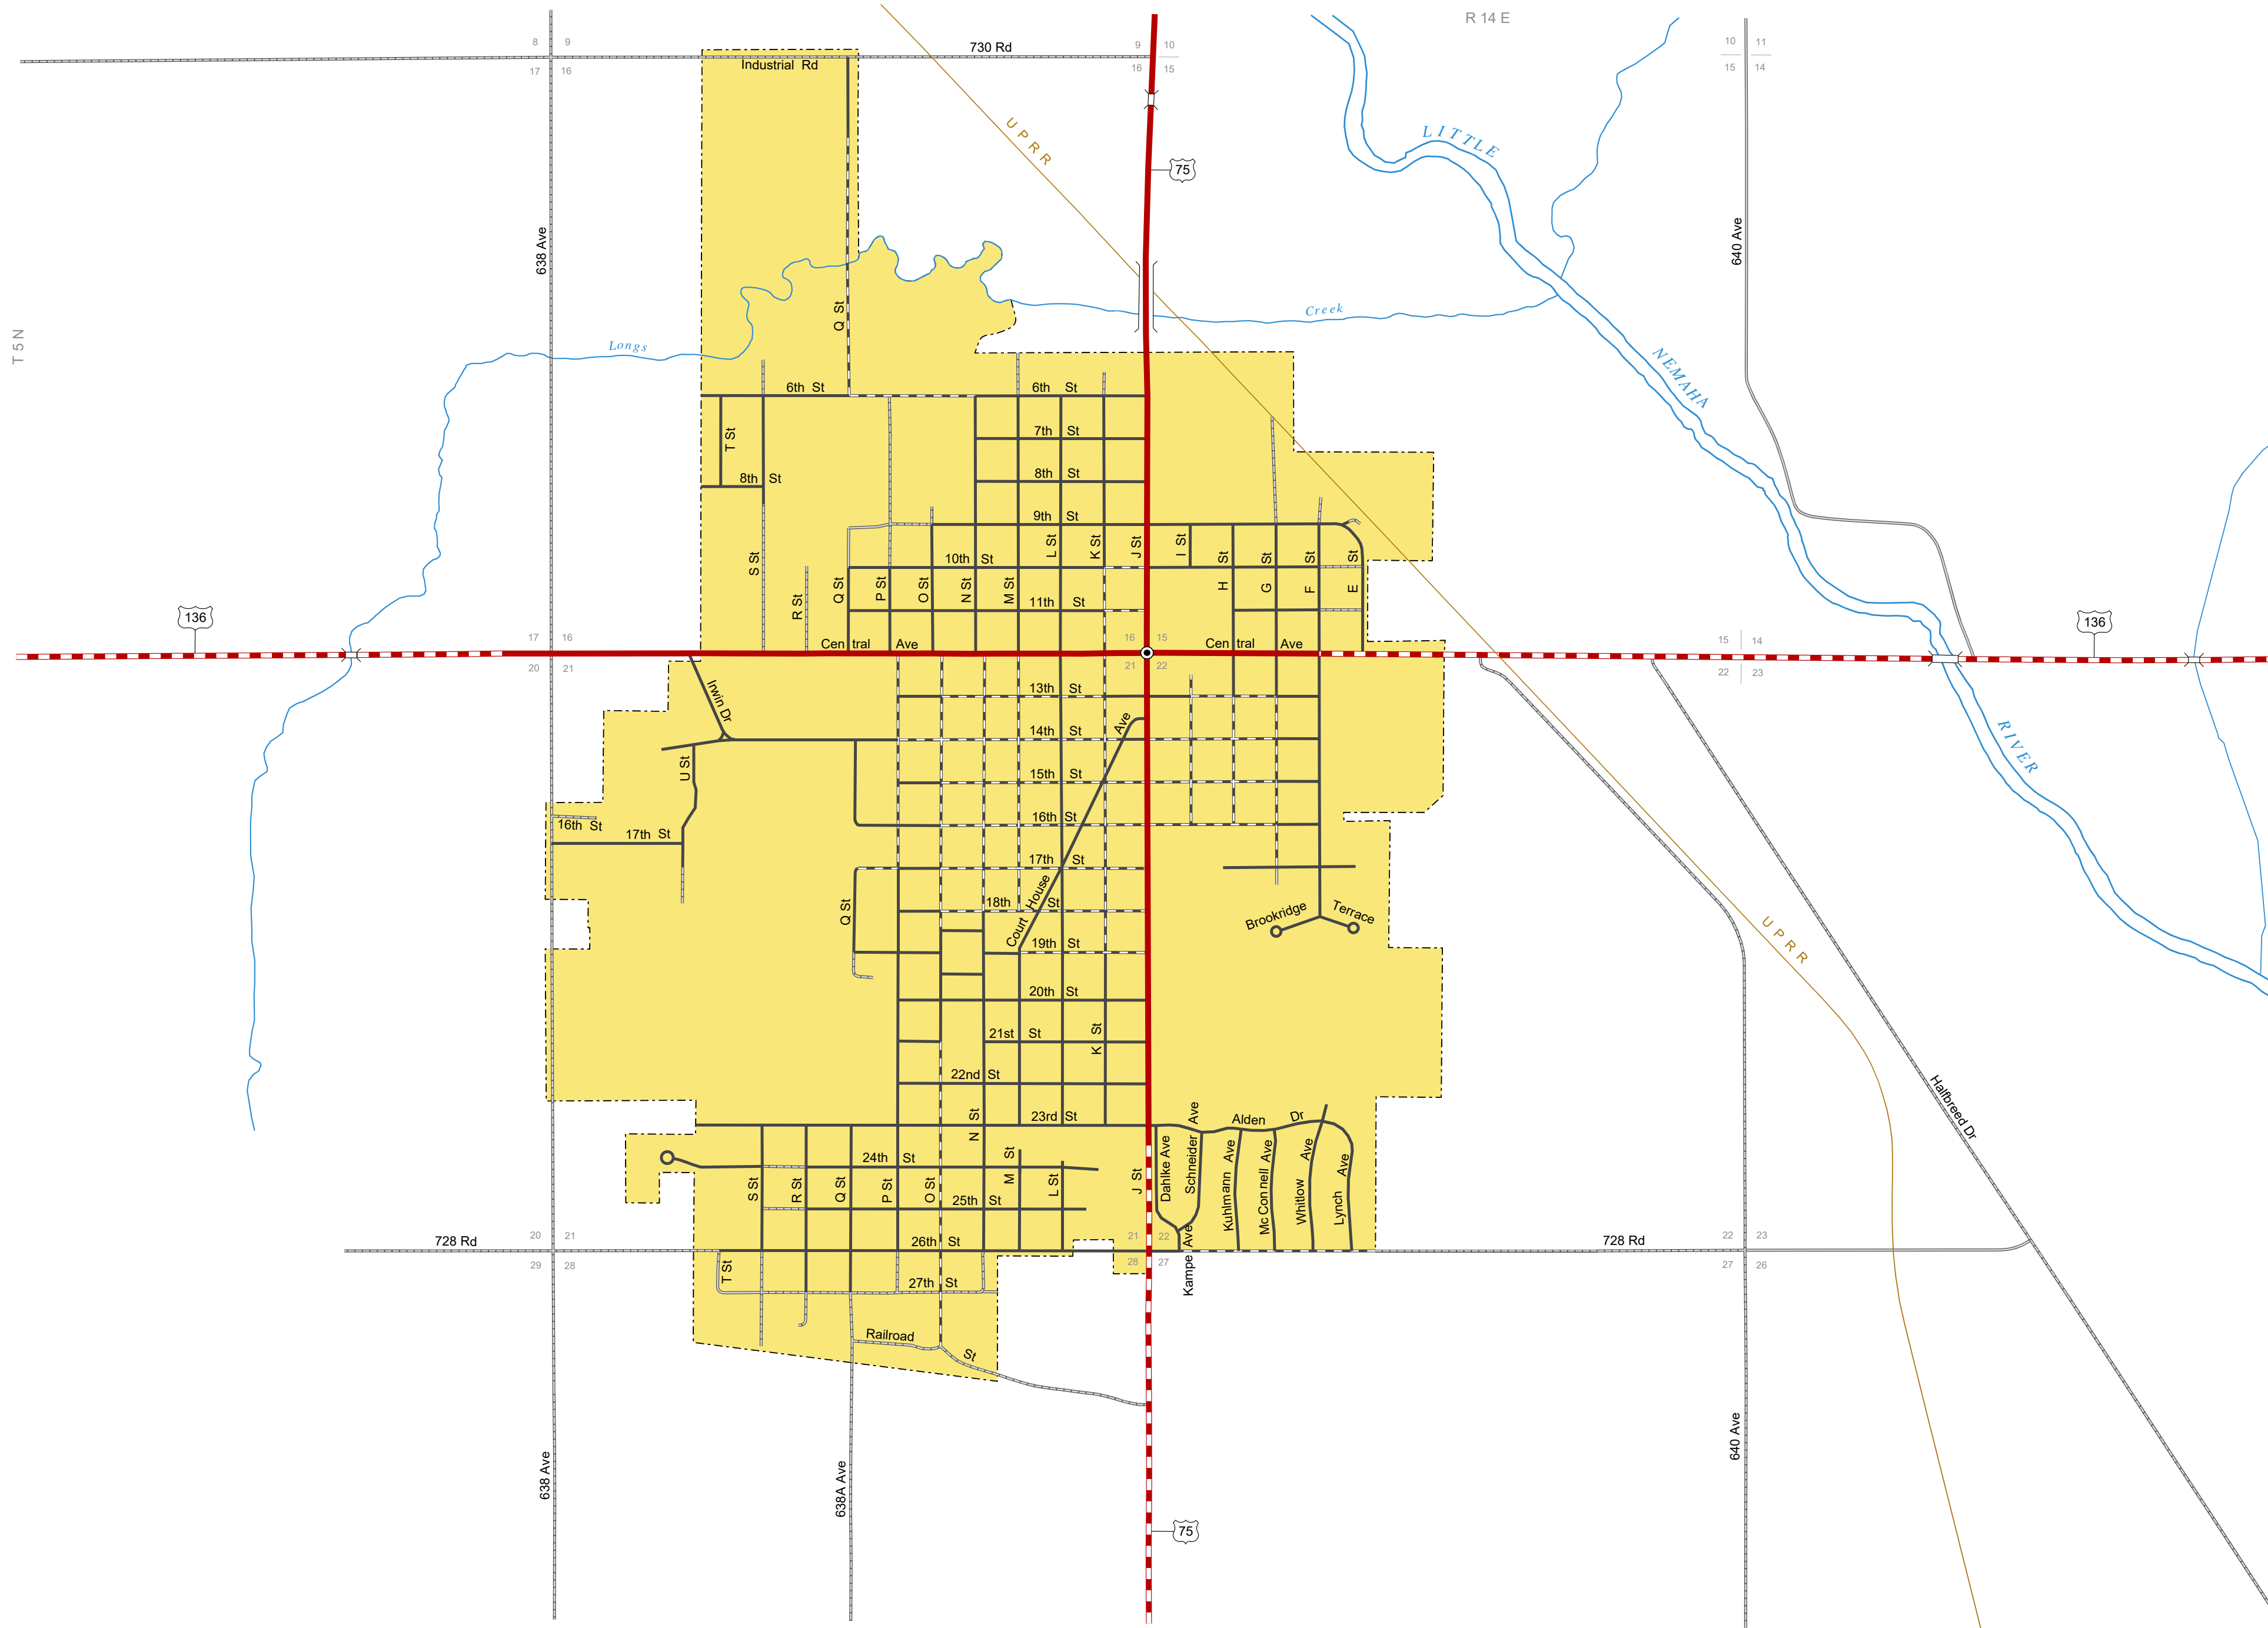

# AUBURN

NEMAHA COUNTY  
NEBRASKA  
POPULATION 3,460  
2017

- STATE HIGHWAYS**
- Interstate Highway
  - Divided Highway
  - Multiple Lane Undivided Highway
  - Concrete/Brick Surface
  - Asphalt/Bituminous Surface
  - Gravel or Crushed Rock
- CITY STREETS AND COUNTY ROADS**
- Divided Street
  - Concrete/Brick Surface
  - Asphalt/Bituminous Surface
  - Gravel or Crushed Rock
  - Unimproved
  - Primitive
  - Interstate Numbered Route
  - U.S. Numbered Route
  - State Numbered Route
  - State Numbered Spur
  - State Numbered Link
  - Street Name
  - County Seat
  - City Center
  - Corporate Limits

This map is to be used for information only and is not intended to show ownership or to be definitive on which roads are public under Nebraska Law. The Nebraska Department of Transportation makes no warranties, guarantees or representations for the accuracy of this information and assumes no liability for errors or omissions. Any inconsistencies should be reported to NDOT.