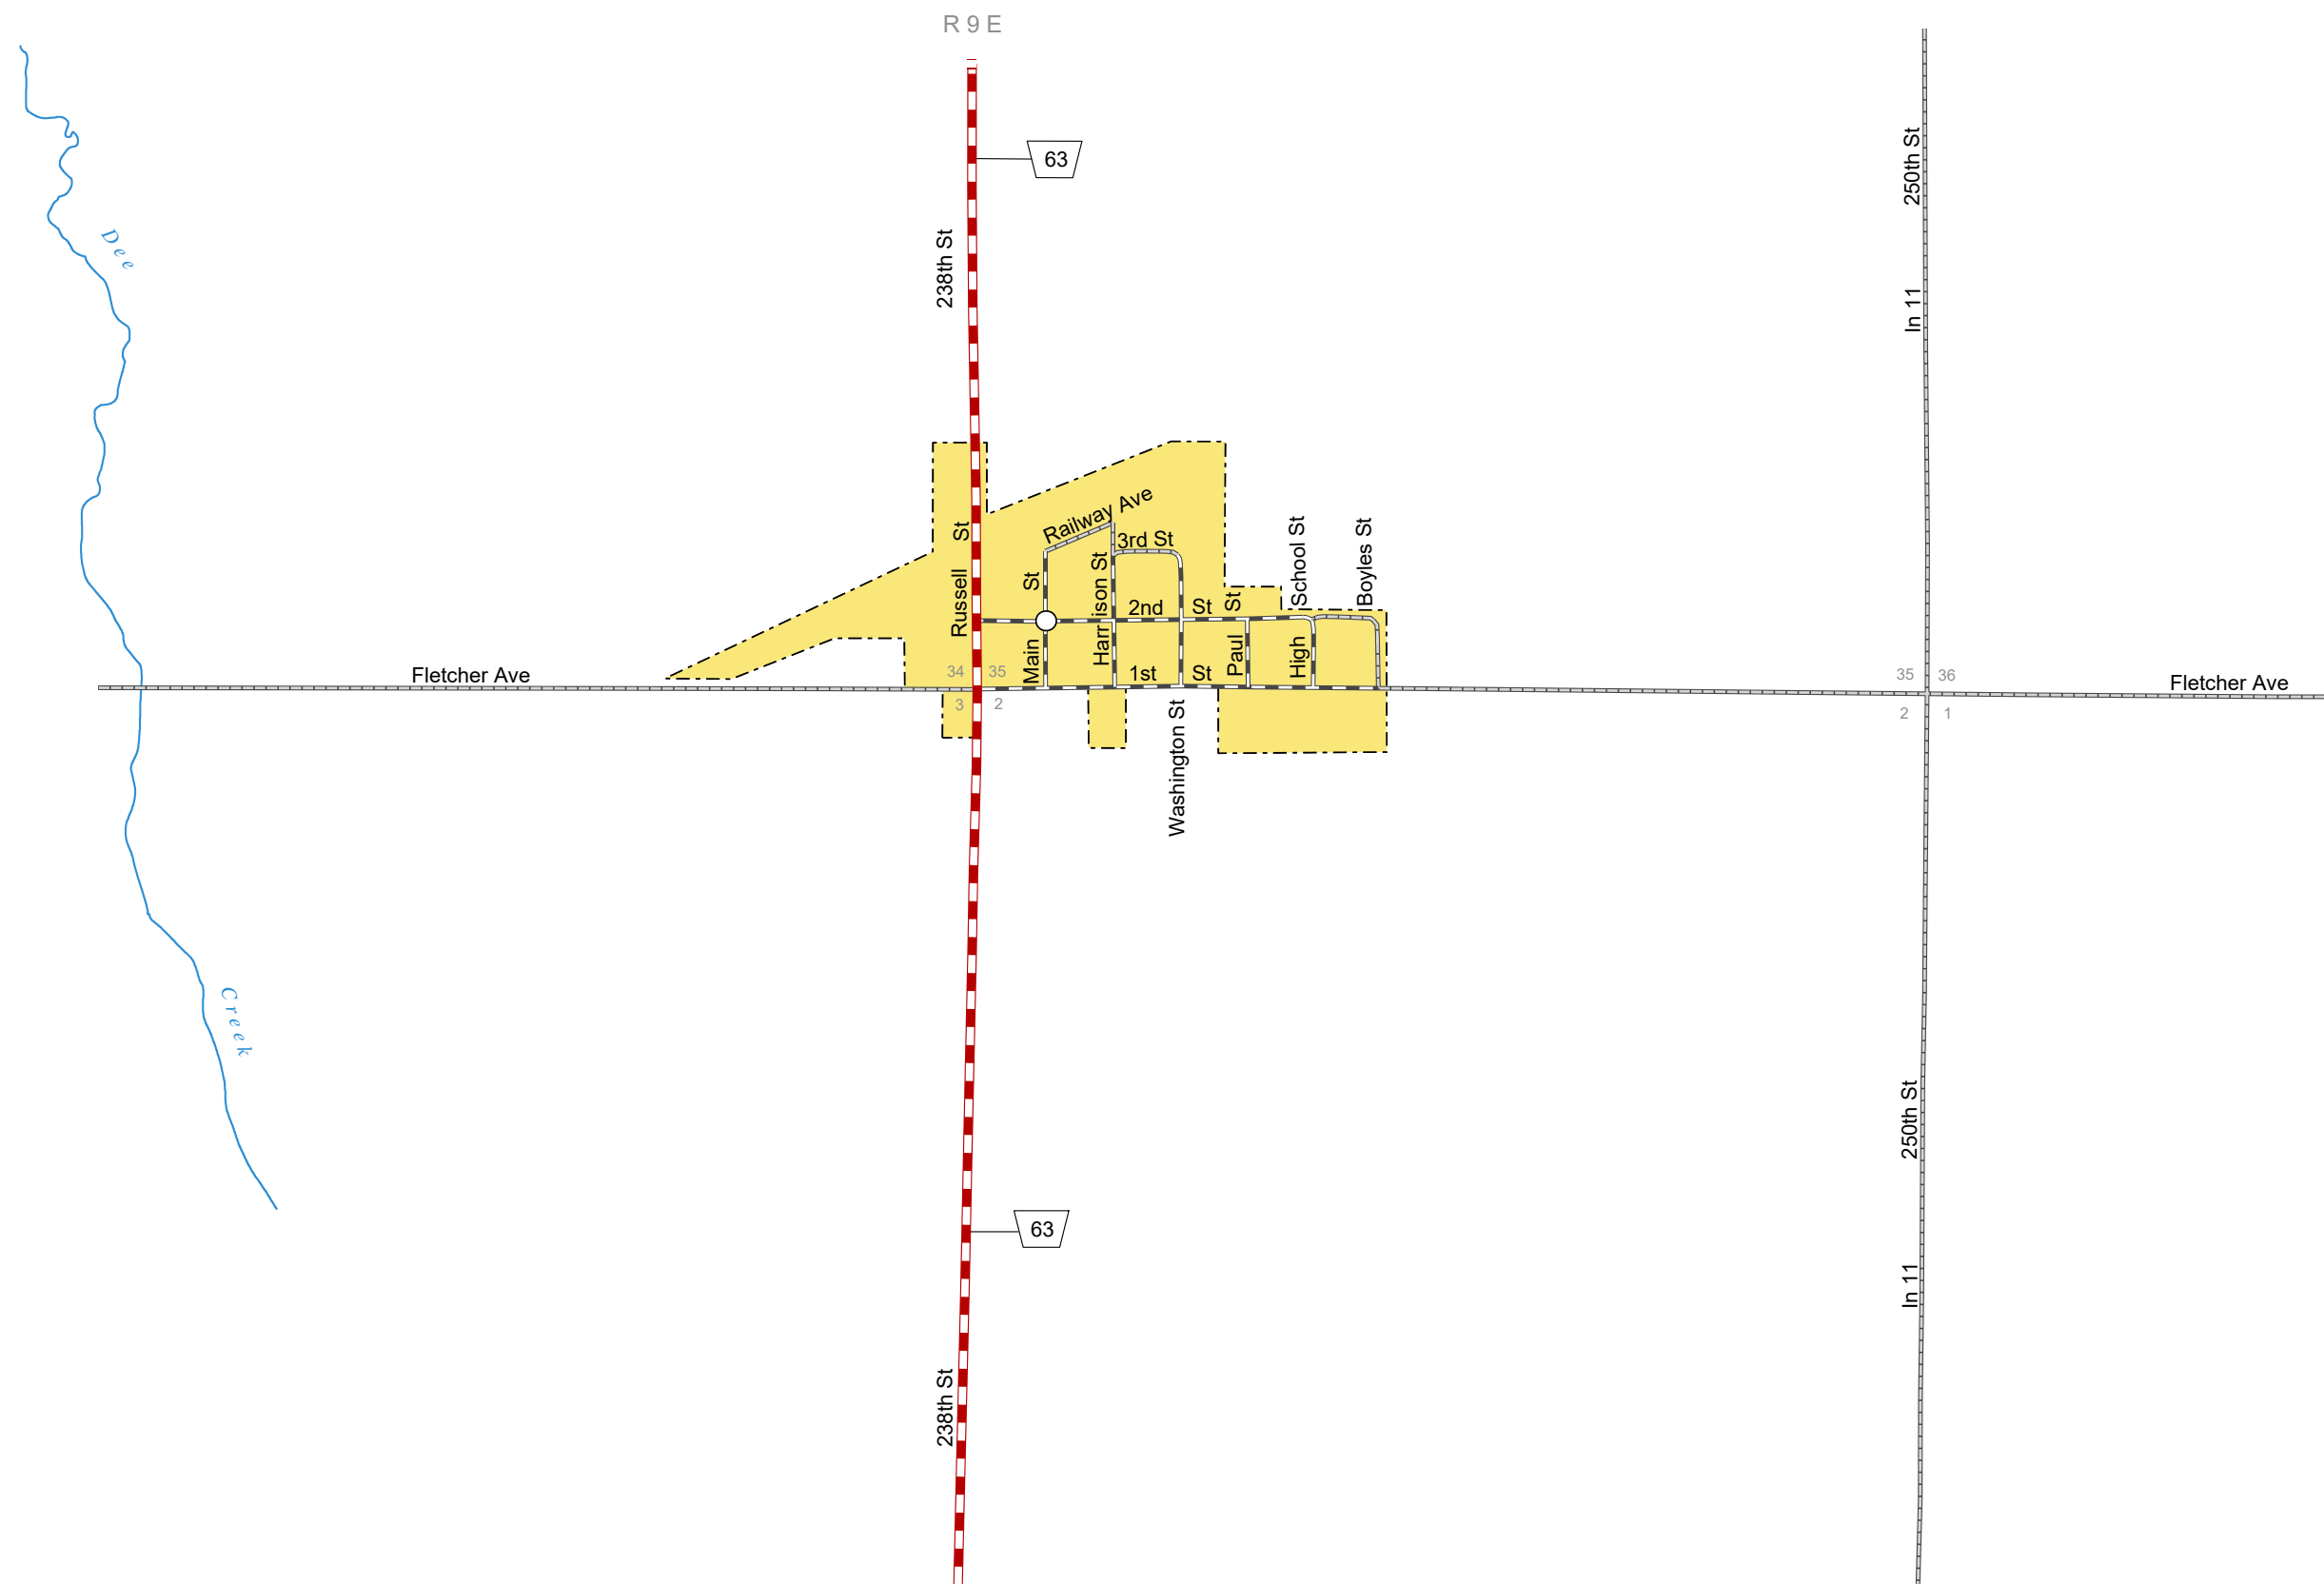

ALVO
 CASS COUNTY
 NEBRASKA
 POPULATION 132
 2017

- STATE HIGHWAYS**
- Interstate Highway
 - Divided Highway
 - Multiple Lane Undivided Highway
 - Concrete/Brick Surface
 - Asphalt/Bituminous Surface
 - Gravel or Crushed Rock
- CITY STREETS AND COUNTY ROADS**
- Divided Street
 - Concrete/Brick Surface
 - Asphalt/Bituminous Surface
 - Gravel or Crushed Rock
 - Unimproved
 - Primitive
 - Interstate Numbered Route
 - U.S. Numbered Route
 - State Numbered Route
 - State Numbered Spur
 - State Numbered Link
 - Street Name
 - County Seat
 - City Center
 - Corporate Limits

This map is to be used for information only and is not intended to show ownership or to be definitive on which roads are public under Nebraska Law. The Nebraska Department of Transportation makes no warranties, guarantees or representations for the accuracy of this information and assumes no liability for errors or omissions. Any inconsistencies should be reported to NDOT.