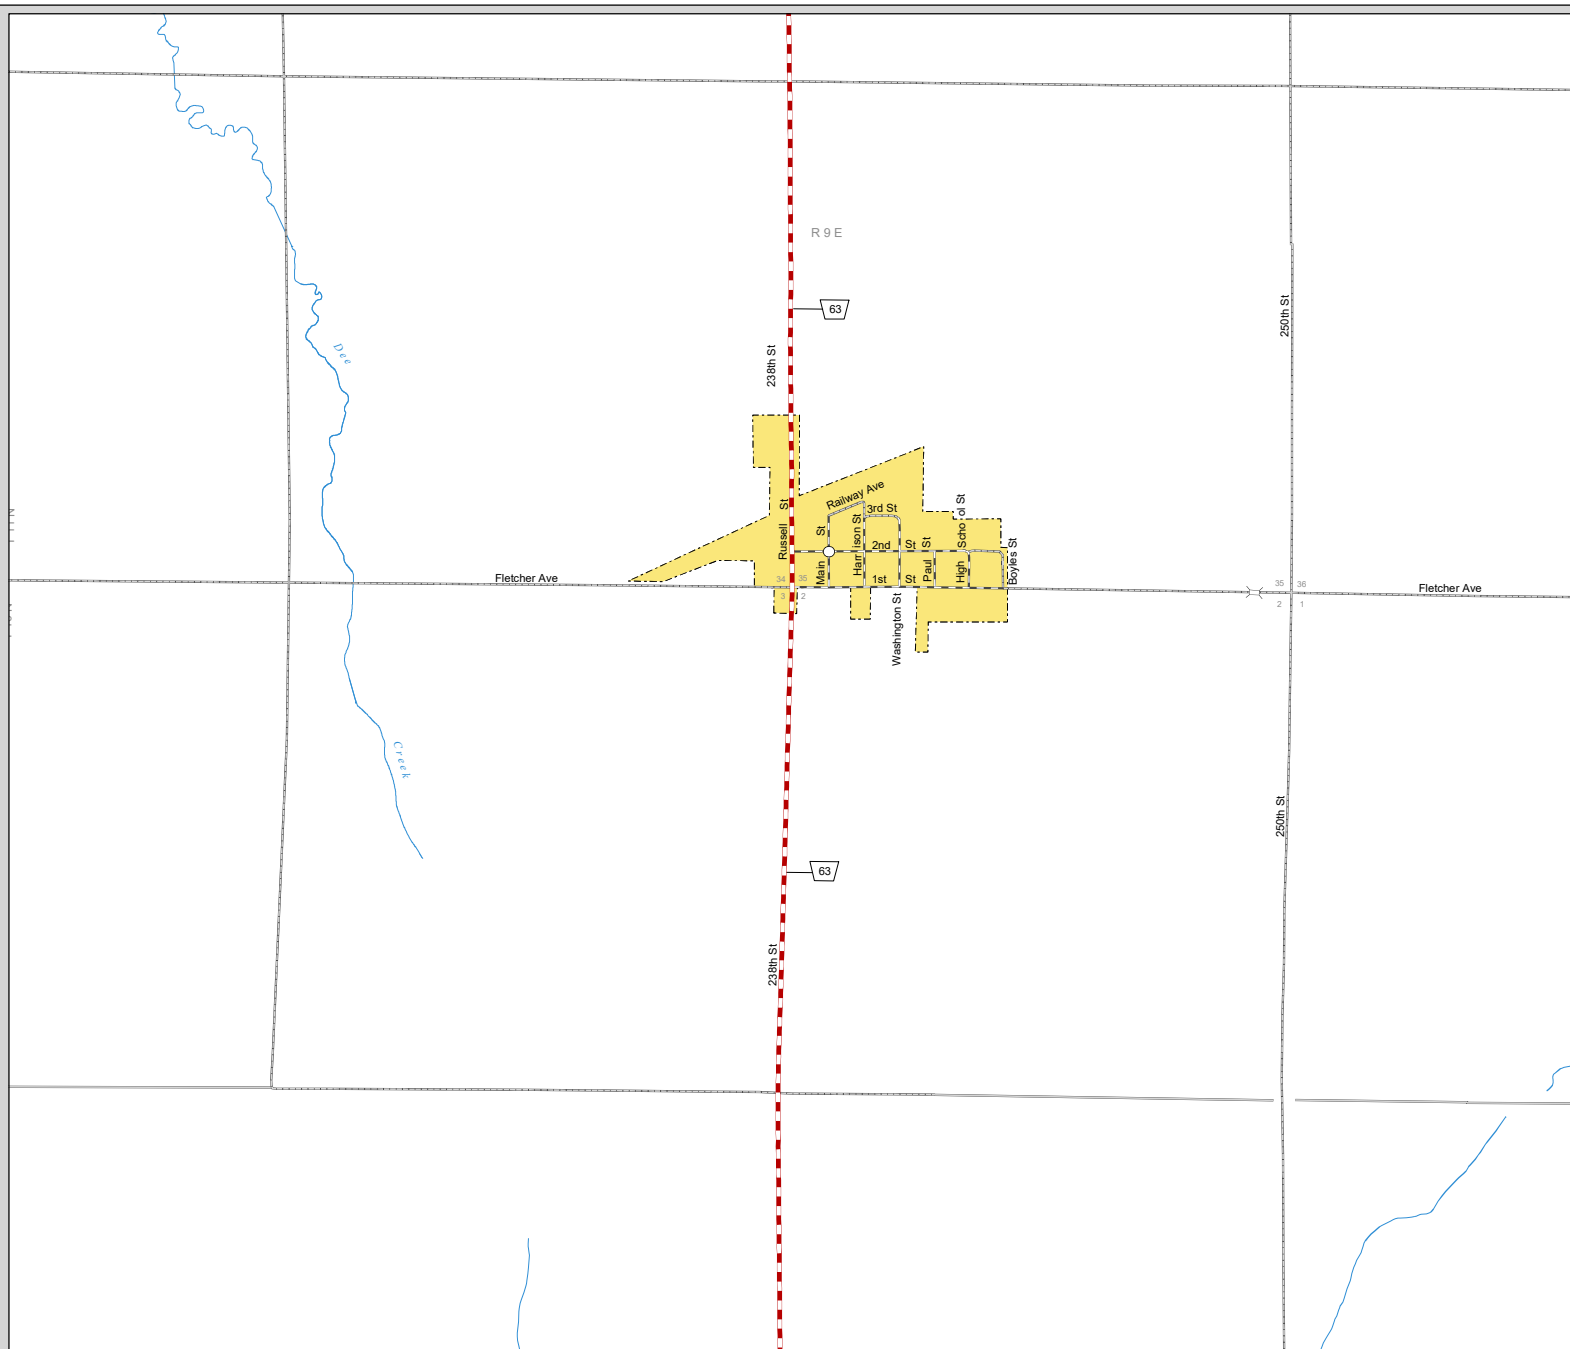

ALVO
CASS COUNTY
NEBRASKA
POPULATION 132
2019

1. **STATE HIGHWAYS**
2. Interstate Highway
   - Divided Highway
   - Multiple Lane Undivided Highway
   - Concrete/Brick Surface
   - Asphalt/Bituminous Surface
   - Gravel or Crushed Rock
3. **CITY STREETS AND COUNTY ROADS**
4. Divided Street
   - Concrete/Brick Surface
   - Asphalt/Bituminous Surface
   - Gravel or Crushed Rock
   - Unimproved
   - Primitive
   - Interstate Numbered Route
   - U.S. Numbered Route
   - State Numbered Route
   - State Numbered Spur
   - State Numbered Link
   - Main St
   - County Seat
   - City Center
   - Corporate Limits