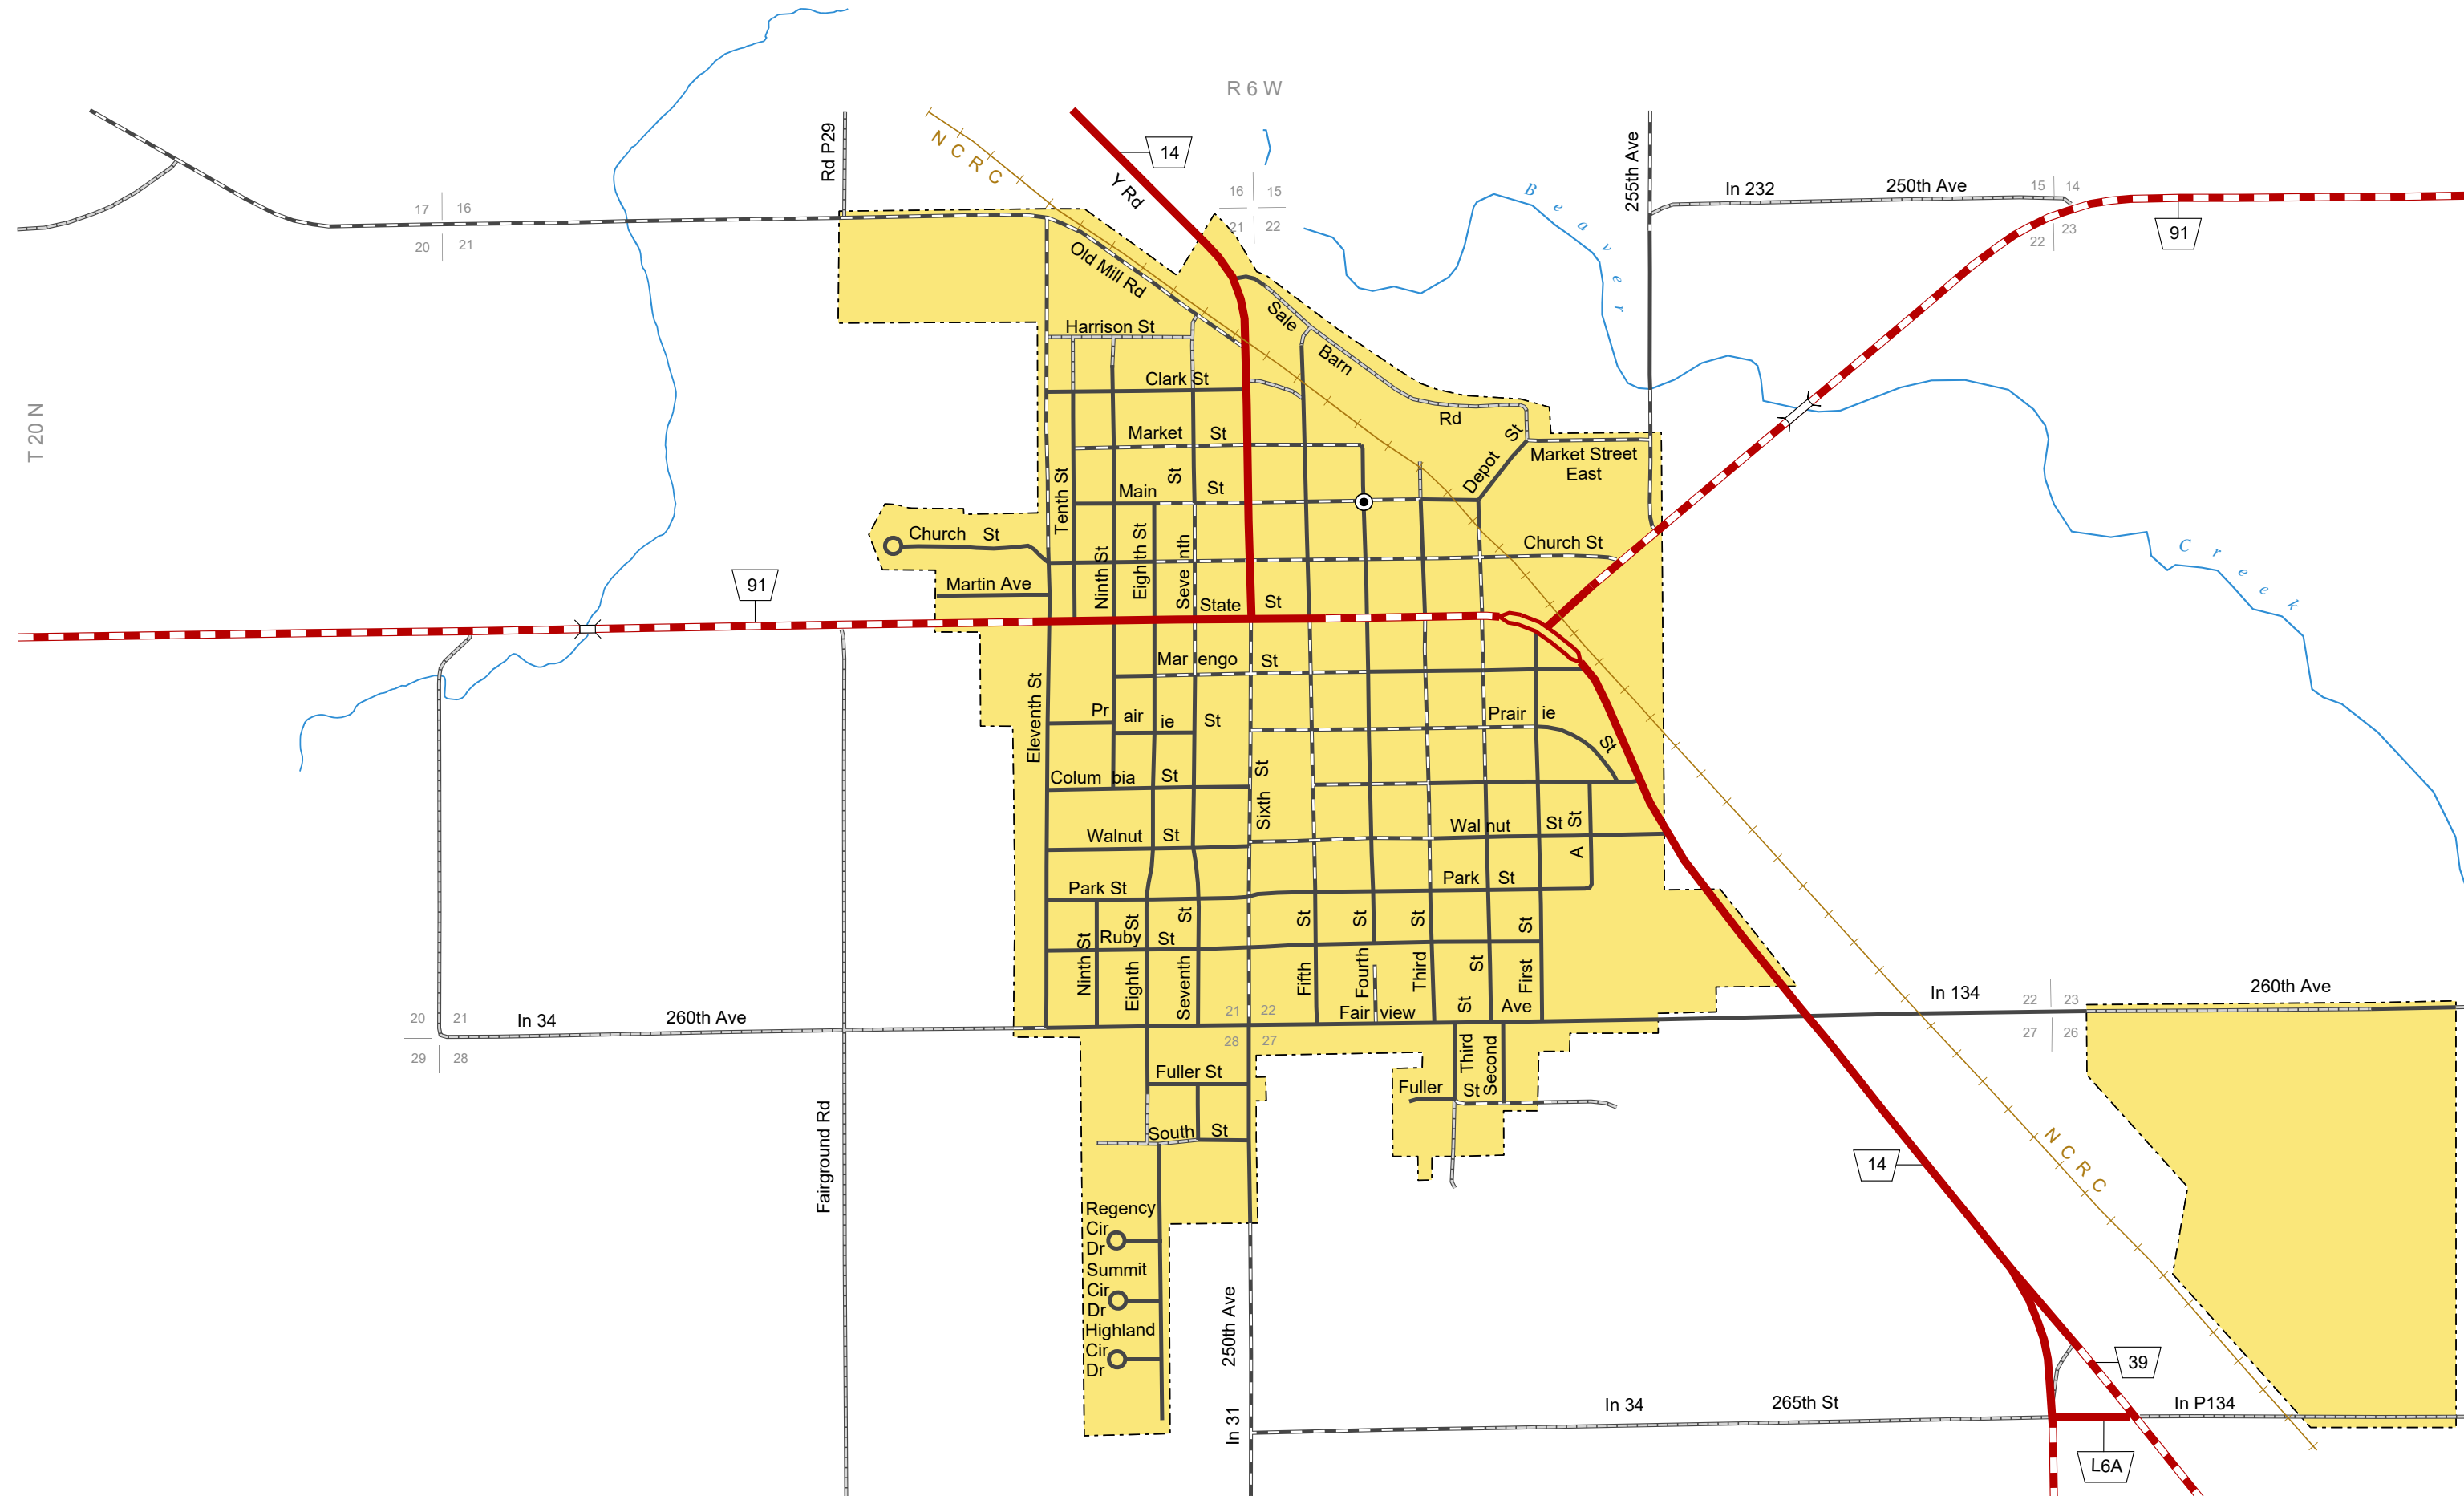

ALBION

BOONE COUNTY
NEBRASKA
POPULATION 1,650
2017

- STATE HIGHWAYS**
- Interstate Highway
- Divided Highway
- Multiple Lane Undivided Highway
- Concrete/Brick Surface
- Asphalt/Bituminous Surface
- Gravel or Crushed Rock
- CITY STREETS AND COUNTY ROADS**
- Divided Street
- Concrete/Brick Surface
- Asphalt/Bituminous Surface
- Gravel or Crushed Rock
- Unimproved
- Primitive
- Interstate Numbered Route
- U.S. Numbered Route
- State Numbered Route
- State Numbered Spur
- State Numbered Link
- Street Name
- County Seat
- City Center
- Corporate Limits

NEBRASKA
Good Life. Great Journey.
DEPARTMENT OF TRANSPORTATION

This map is to be used for information only and is not intended to show ownership or to be definitive on which roads are public under Nebraska Law. The Nebraska Department of Transportation makes no warranties, guarantees or representations for the accuracy of this information and assumes no liability for errors or omissions. Any inconsistencies should be reported to NDOT.