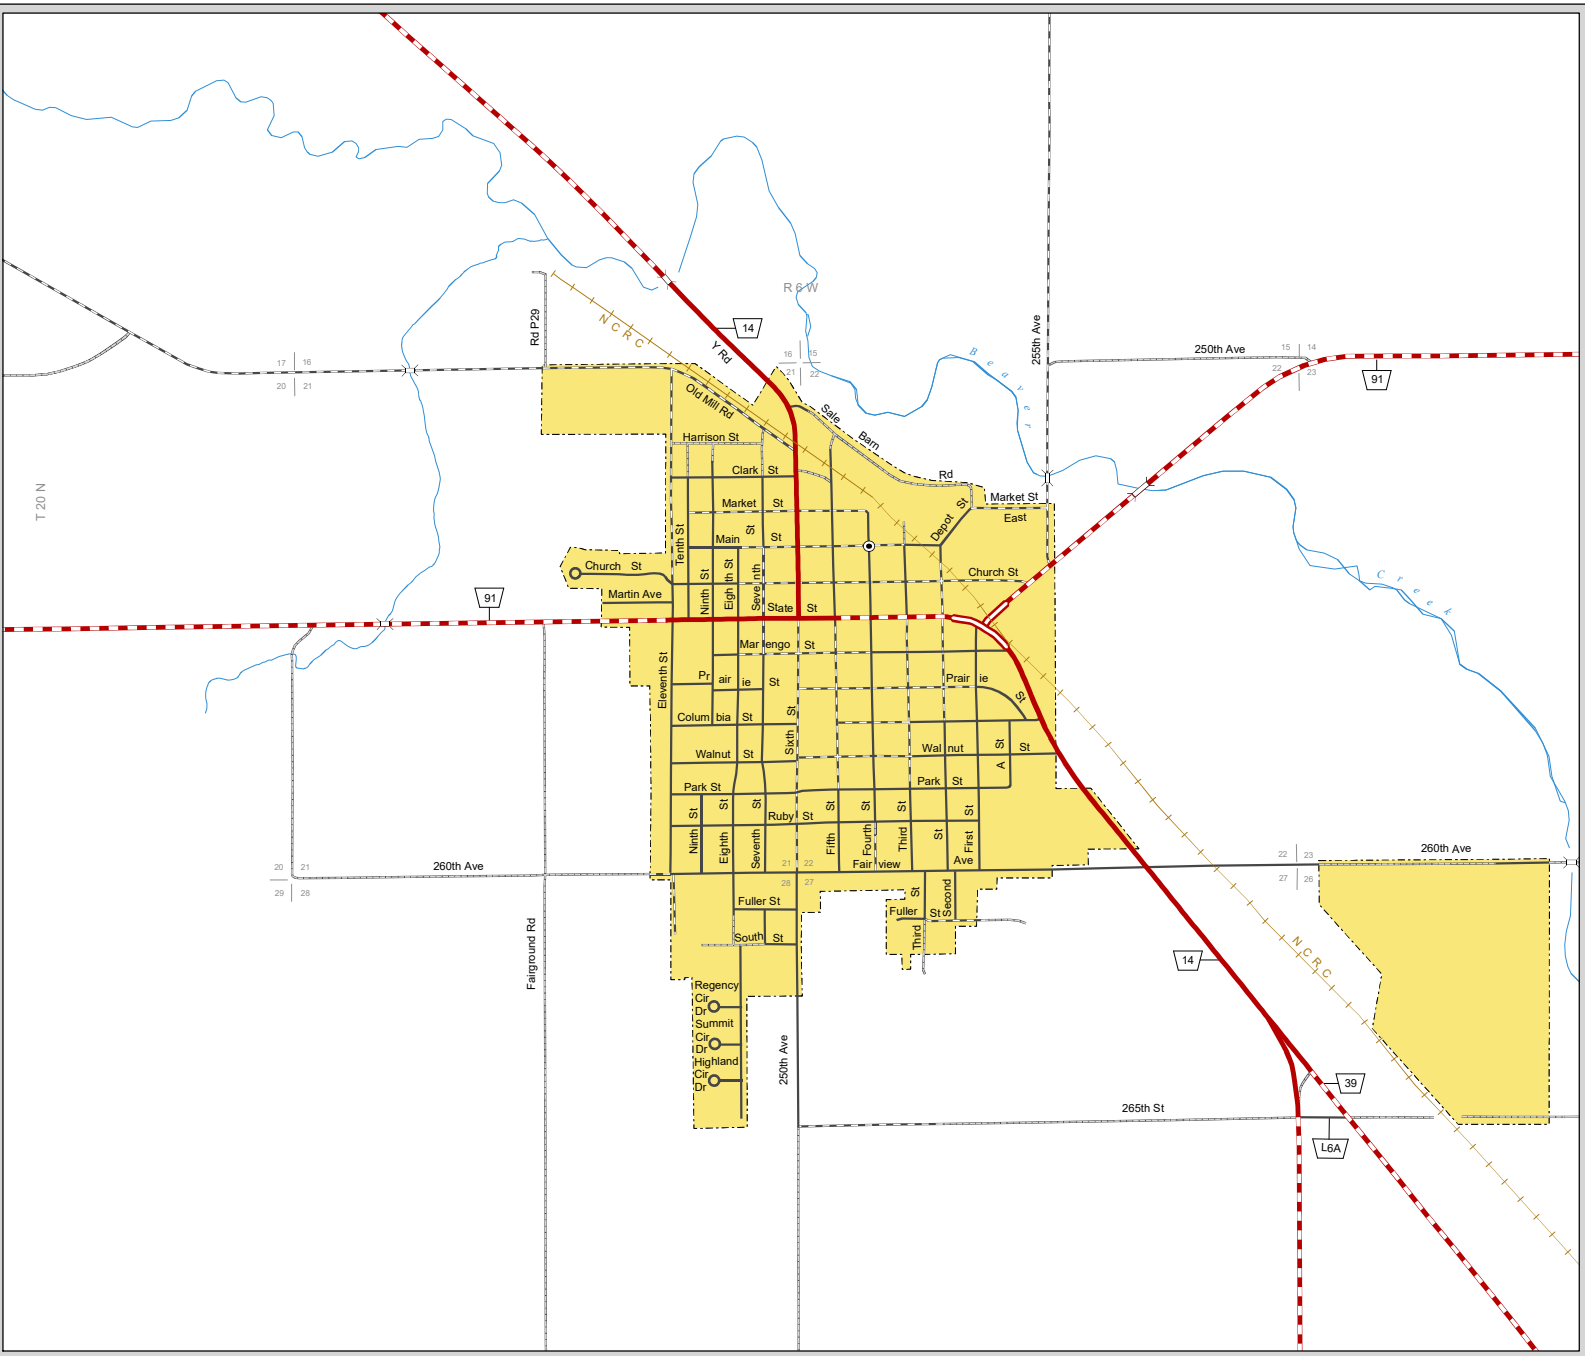

ALBION

BOONE COUNTY
NEBRASKA
POPULATION 1,658
2019

1. **STATE HIGHWAYS**
2. Interstate Highway
   - Divided Highway
   - Multiple Lane Undivided Highway
   - Concrete/Brick Surface
   - Asphalt/Bituminous Surface
   - Gravel or Crushed Rock
3. **CITY STREETS AND COUNTY ROADS**
4. Divided Street
   - Concrete/Brick Surface
   - Asphalt/Bituminous Surface
   - Gravel or Crushed Rock
   - Unimproved
   - Primitive
   - Interstate Numbered Route
   - U.S. Numbered Route
   - State Numbered Route
   - State Numbered Spur
   - State Numbered Link
   - Main St
   - County Seat
   - City Center
   - Corporate Limits