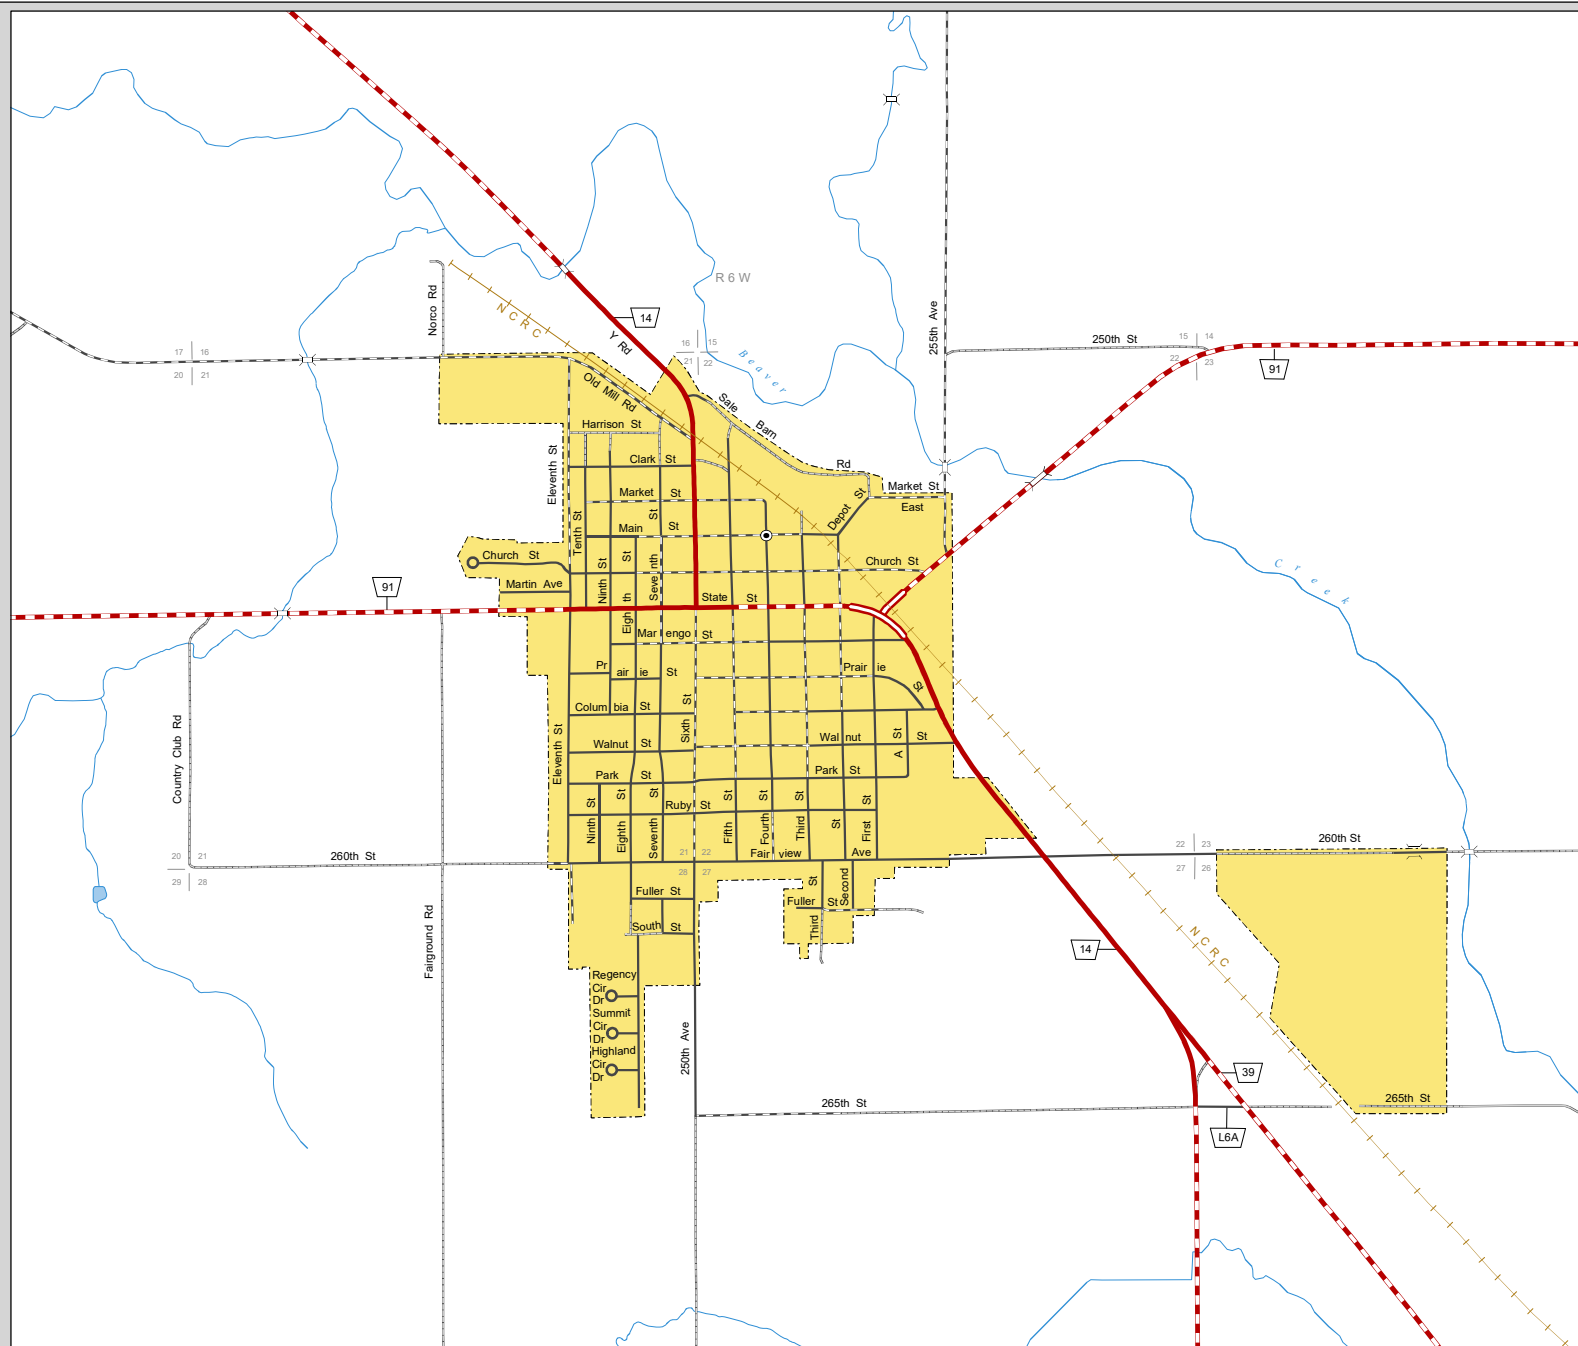

ALBION

BOONE COUNTY
NEBRASKA
POPULATION 1,699
2021

1. **STATE HIGHWAYS**
2. Interstate Highway
   - Divided Highway
   - Multiple Lane Undivided Highway
   - Concrete/Brick Surface
   - Asphalt/Bituminous Surface
   - Gravel or Crushed Rock
3. **CITY STREETS AND COUNTY ROADS**
4. Divided Street
   - Concrete/Brick Surface
   - Asphalt/Bituminous Surface
   - Gravel or Crushed Rock
   - Unimproved
   - Primitve
   - Interstate Numbered Route
   - U.S. Numbered Route
   - State Numbered Route
   - State Numbered Spur
   - State Numbered Link
   - Main St
   - County Seat
   - City Center
   - Corporate Limits