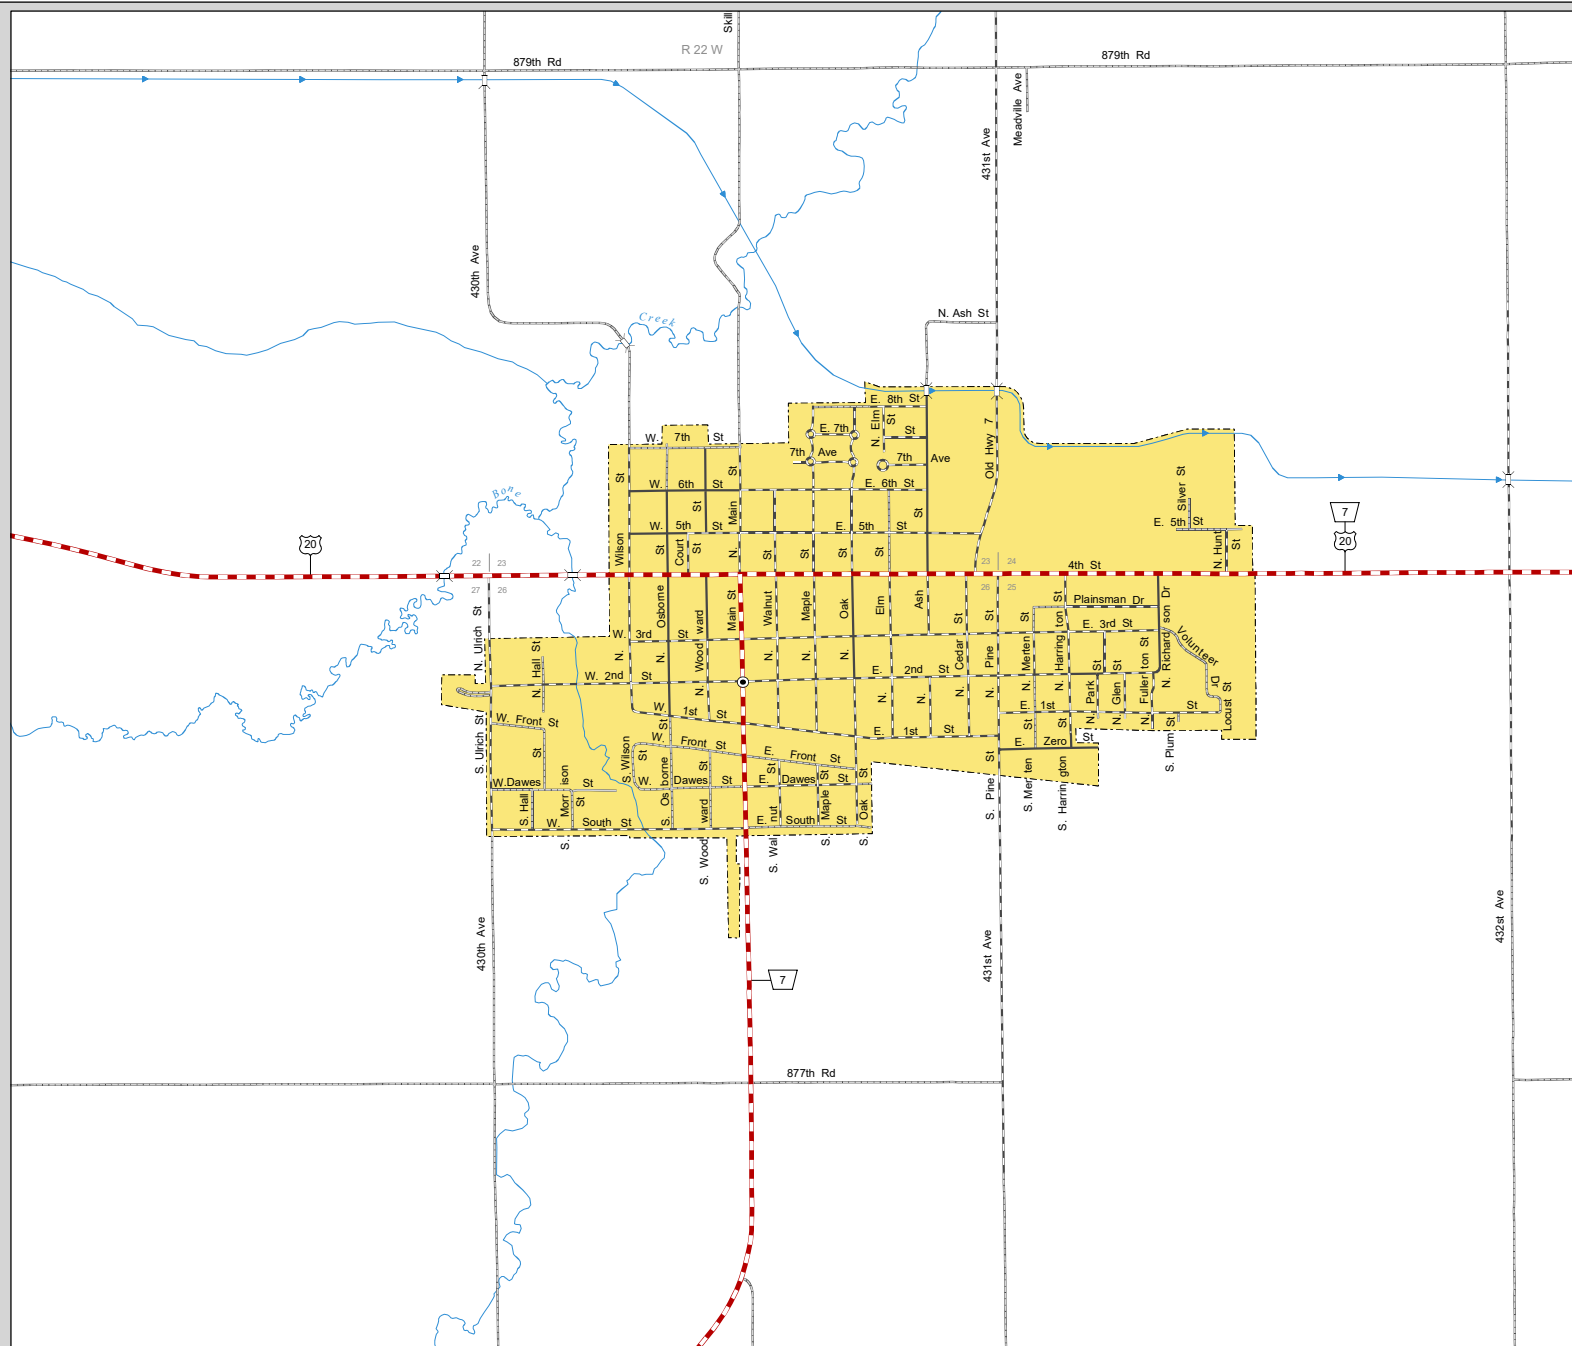

AINSWORTH

BROWN COUNTY
NEBRASKA
POPULATION 1,616
2021

1. **STATE HIGHWAYS**
2. Interstate Highway
   - Divided Highway
   - Multiple Lane Undivided Highway
   - Concrete/Brick Surface
   - Asphalt/Bituminous Surface
   - Gravel or Crushed Rock
3. **CITY STREETS AND COUNTY ROADS**
4. Divided Street
   - Concrete/Brick Surface
   - Asphalt/Bituminous Surface
   - Gravel or Crushed Rock
   - Unimproved
   - Primitive
   - Interstate Numbered Route
   - U.S. Numbered Route
   - State Numbered Route
   - State Numbered Spur
   - State Numbered Link
   - Main St
   - County Seat
   - City Center
   - Corporate Limits