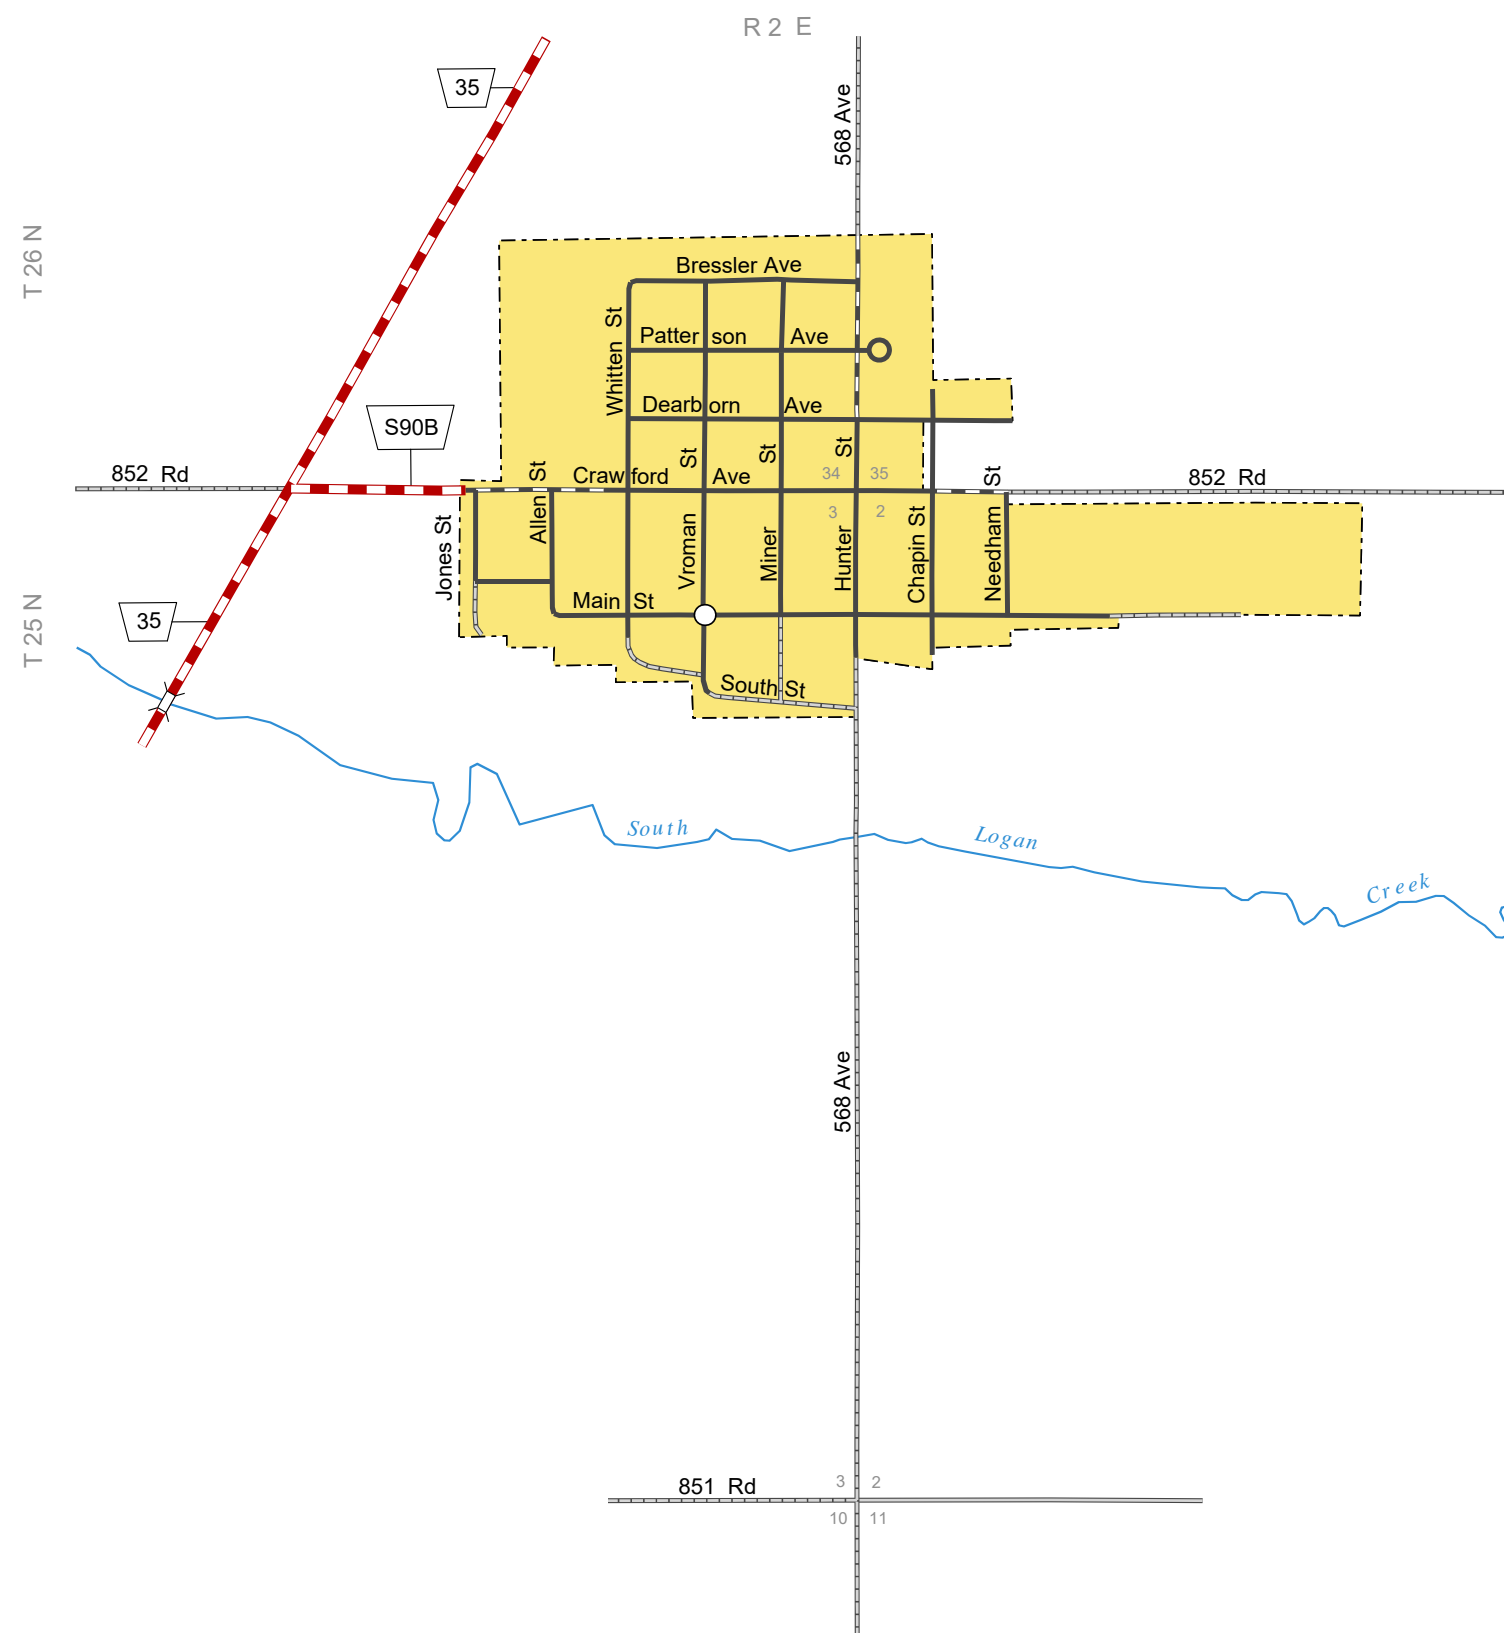

WINSIDE

WAYNE COUNTY
NEBRASKA
POPULATION 427
2017

- STATE HIGHWAYS**
- Interstate Highway
 - Divided Highway
 - Multiple Lane Undivided Highway
 - Concrete/Brick Surface
 - Asphalt/Bituminous Surface
 - Gravel or Crushed Rock
- CITY STREETS AND COUNTY ROADS**
- Divided Street
 - Concrete/Brick Surface
 - Asphalt/Bituminous Surface
 - Gravel or Crushed Rock
 - Unimproved
 - Primitive
 - Interstate Numbered Route
 - U.S. Numbered Route
 - State Numbered Route
 - State Numbered Spur
 - State Numbered Link
 - Street Name
 - County Seat
 - City Center
 - Corporate Limits