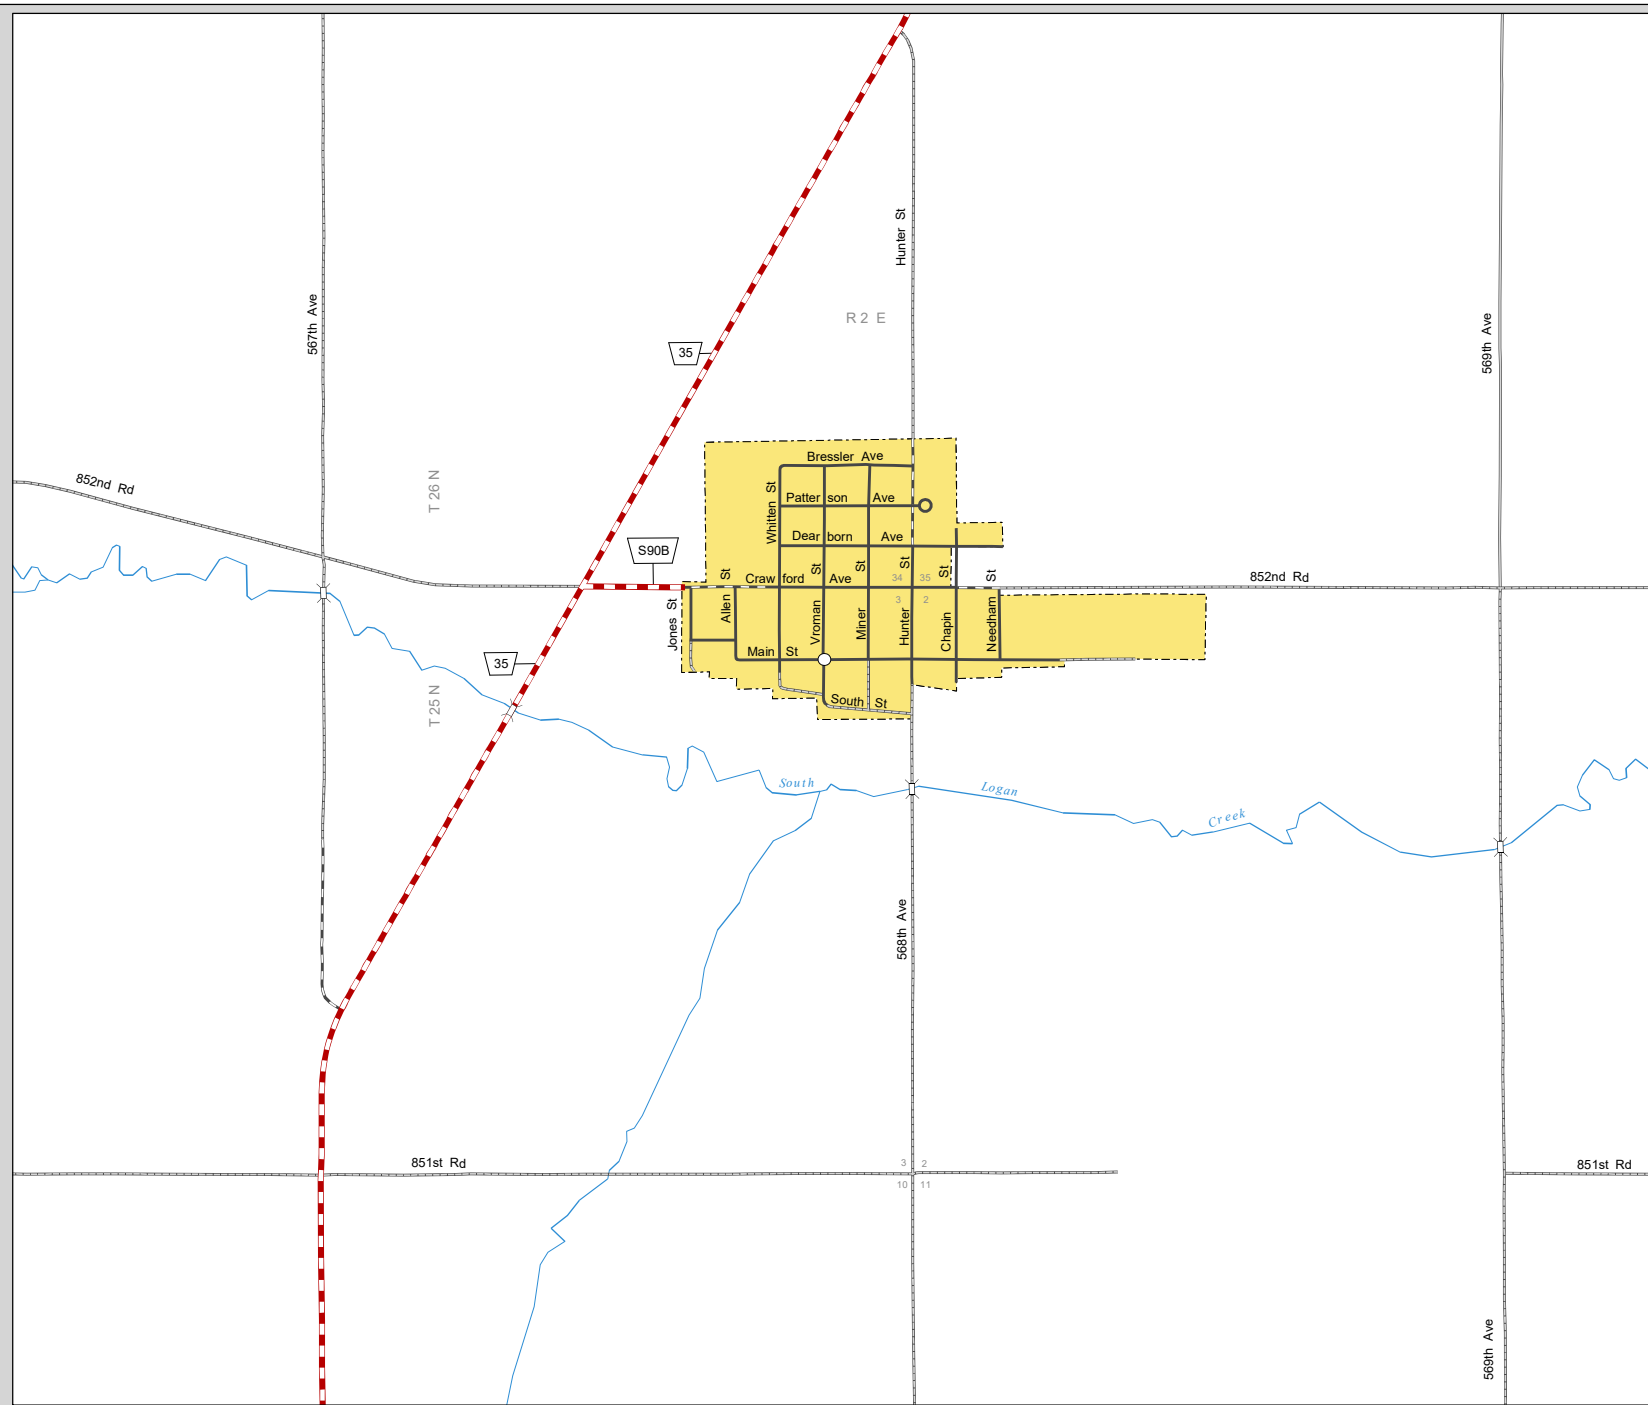

WINSIDE

WAYNE COUNTY
NEBRASKA
POPULATION 427
2020

1. **STATE HIGHWAYS**
2. Interstate Highway
   - Divided Highway
   - Multiple Lane Undivided Highway
   - Concrete/Brick Surface
   - Asphalt/Bituminous Surface
   - Gravel or Crushed Rock
3. **CITY STREETS AND COUNTY ROADS**
4. Divided Street
   - Concrete/Brick Surface
   - Asphalt/Bituminous Surface
   - Gravel or Crushed Rock
   - Unimproved
   - Primitive
   - Interstate Numbered Route
   - U.S. Numbered Route
   - State Numbered Route
   - State Numbered Spur
   - State Numbered Link
   - Street Name
   - County Seat
   - City Center
   - Corporate Limits