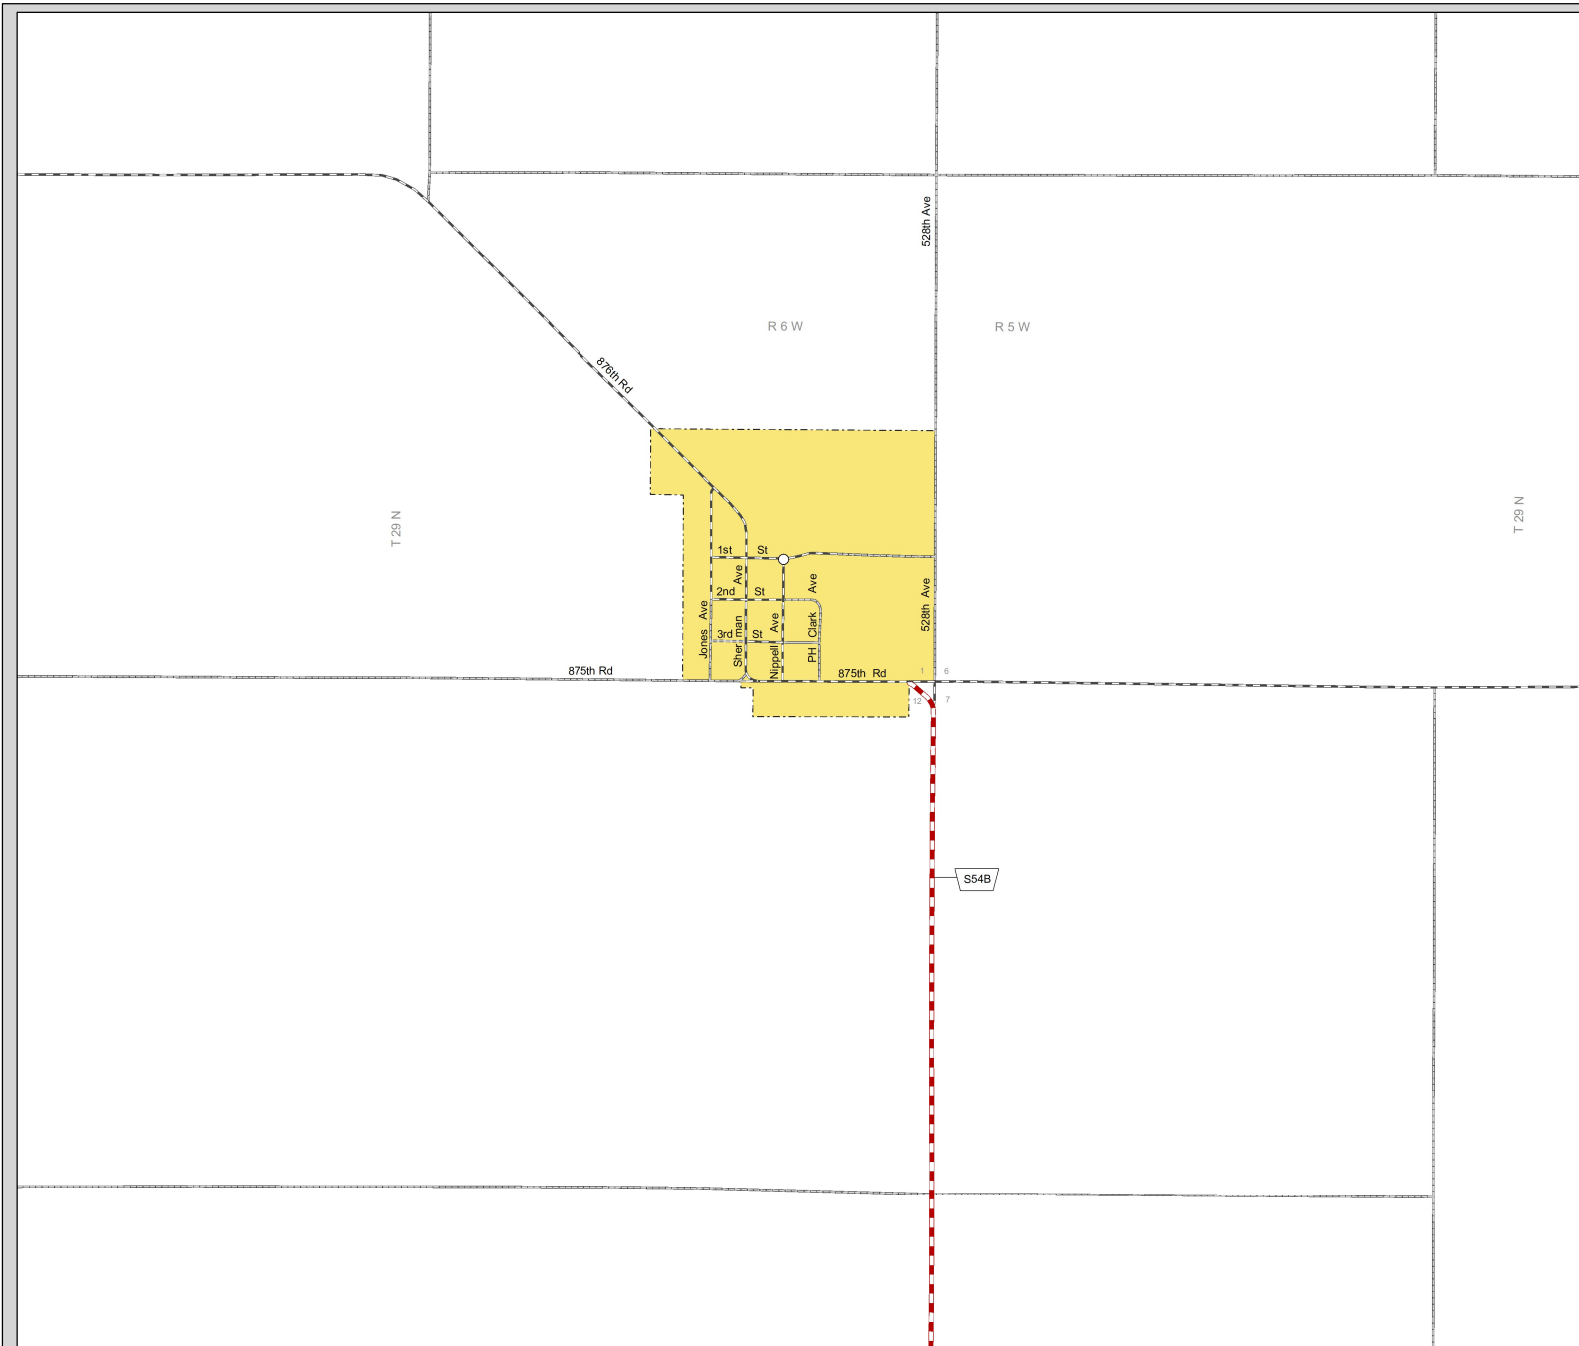

WINNETOON

KNOX COUNTY
NEBRASKA
POPULATION 68
2019

1. **STATE HIGHWAYS**
2. Interstate Highway
   - Divided Highway
   - Multiple Lane Undivided Highway
   - Concrete/Brick Surface
   - Asphalt/Bituminous Surface
   - Gravel or Crushed Rock
3. **CITY STREETS AND COUNTY ROADS**
4. Divided Street
   - Concrete/Brick Surface
   - Asphalt/Bituminous Surface
   - Gravel or Crushed Rock
   - Unimproved
   - Primitive
   - Interstate Numbered Route
   - U.S. Numbered Route
   - State Numbered Route
   - State Numbered Spur
   - State Numbered Link
   - Main St
   - Street Name
   - County Seat
   - City Center
   - Corporate Limits