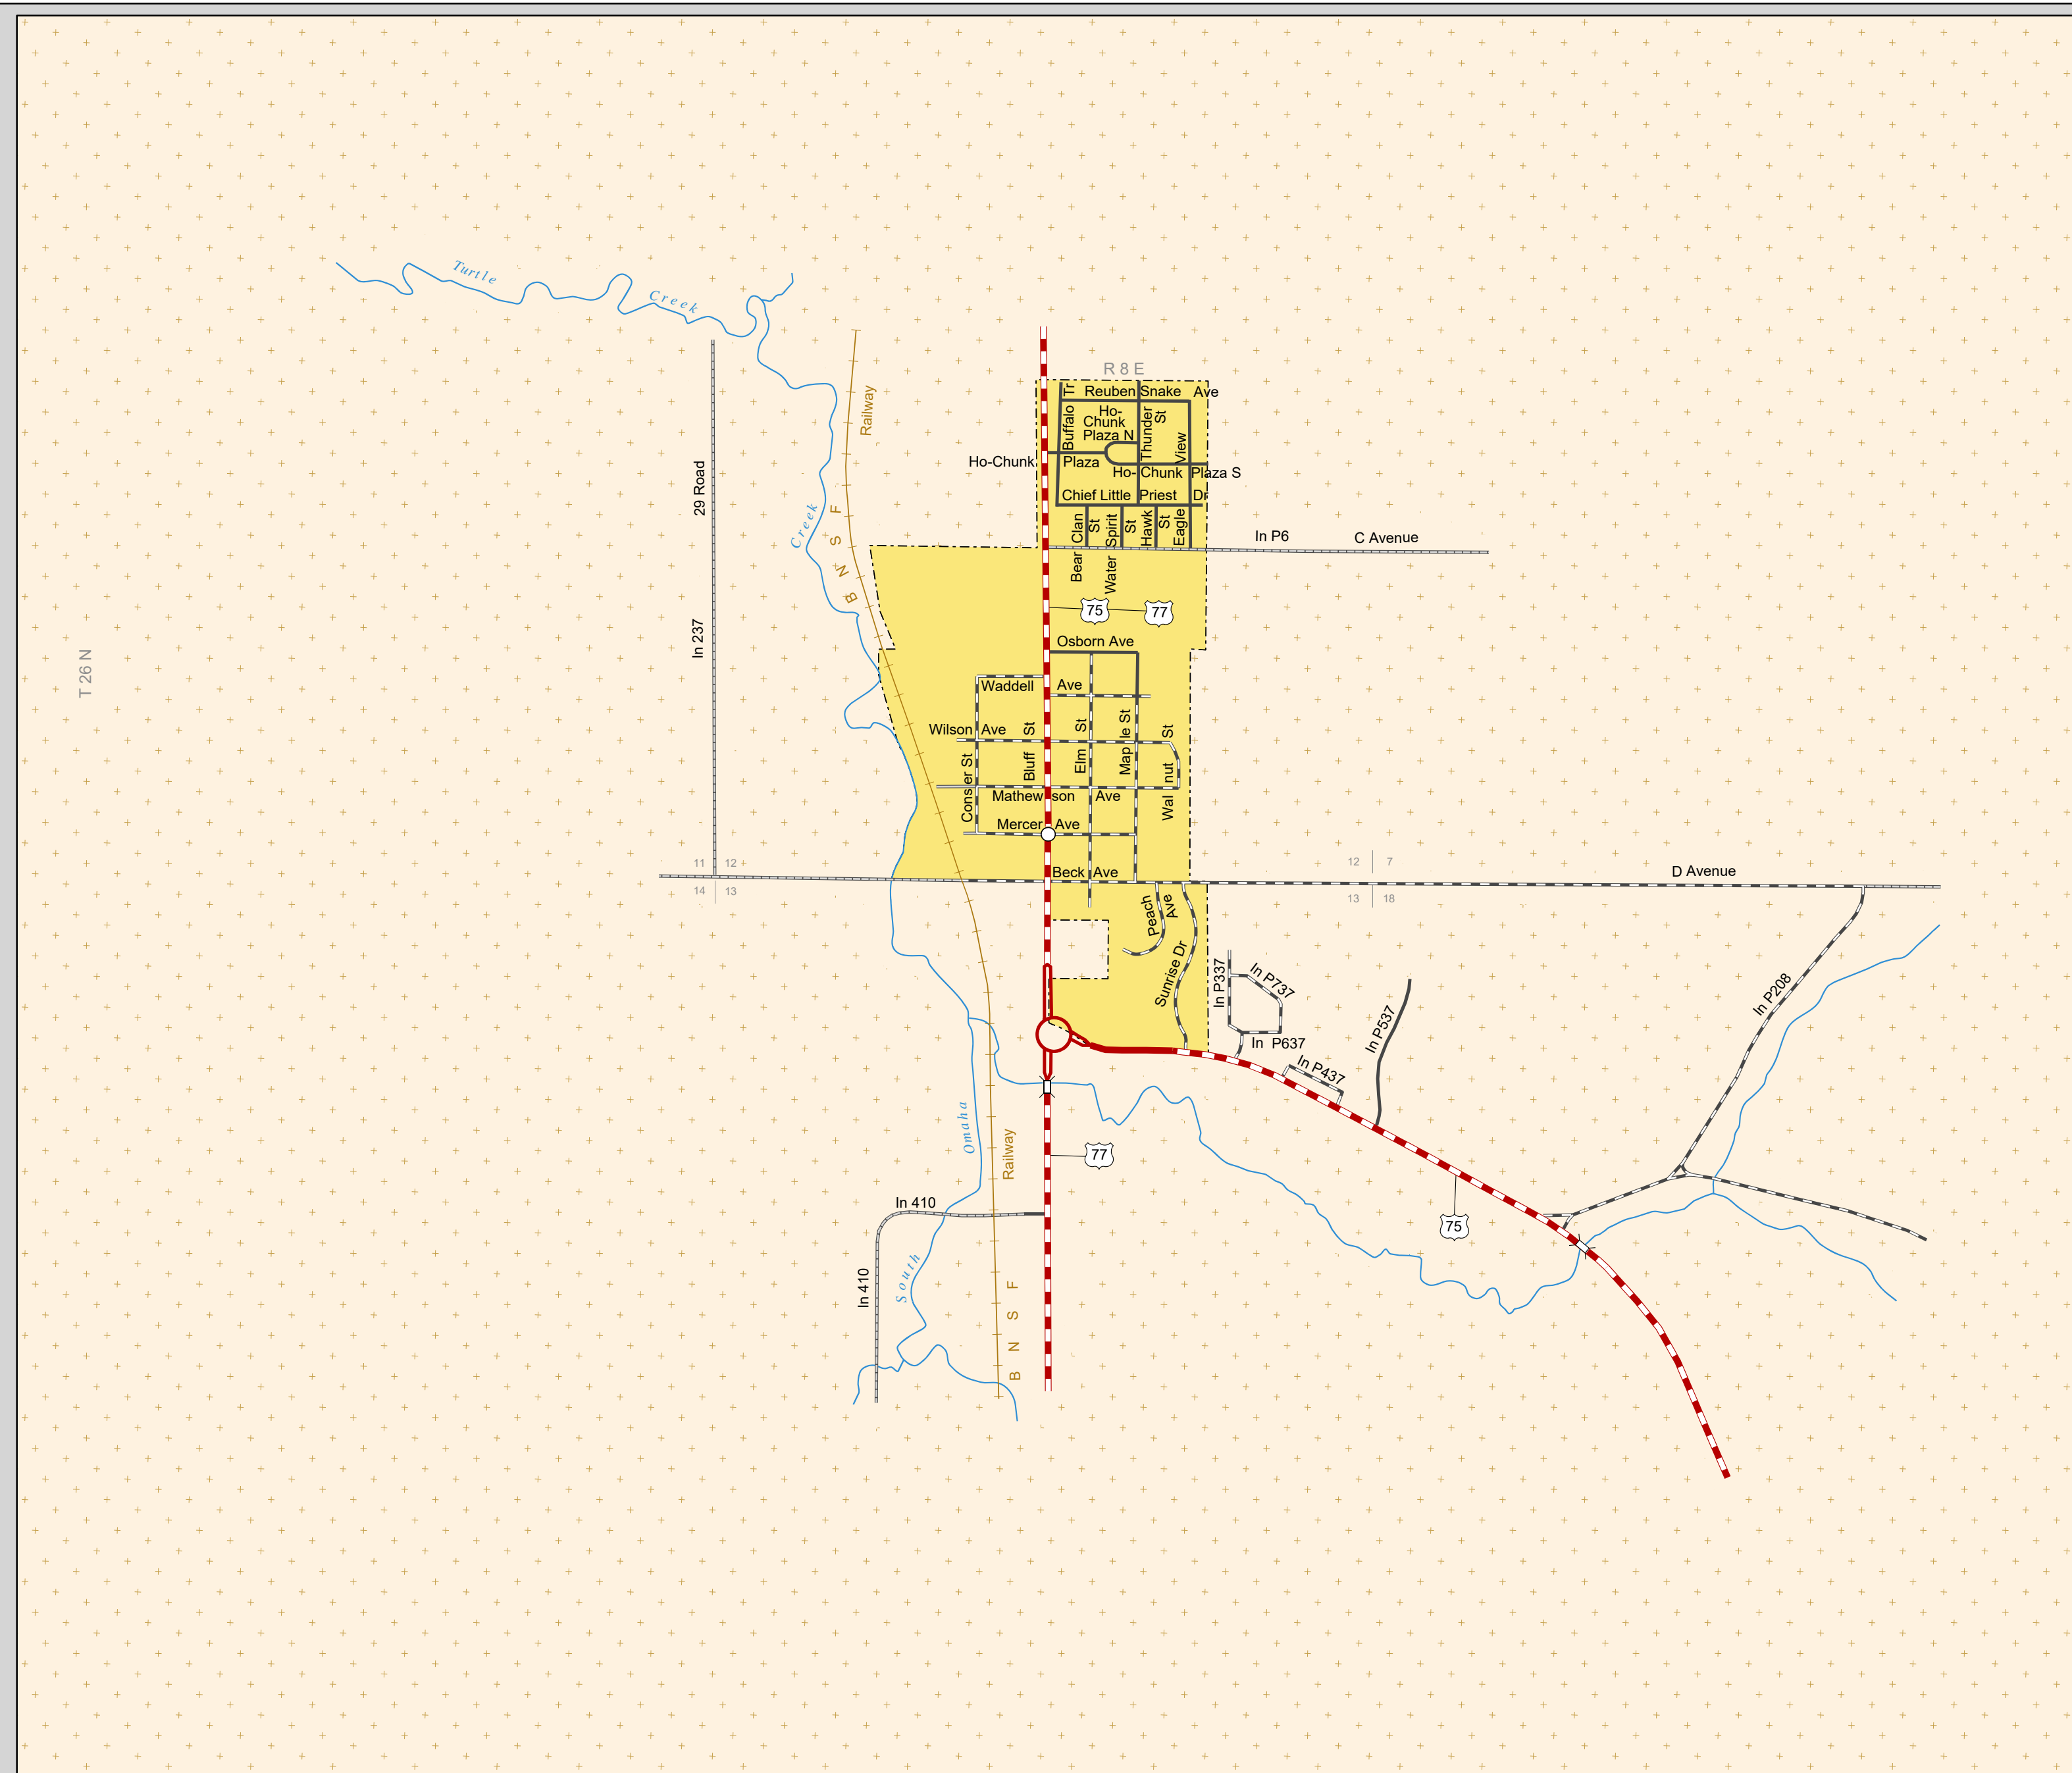

WINNEBAGO

THURSTON COUNTY
NEBRASKA
POPULATION 774
2017

- STATE HIGHWAYS**
- Interstate Highway
- Divided Highway
- Multiple Lane Undivided Highway
- Concrete/Brick Surface
- Asphalt/Bituminous Surface
- Gravel or Crushed Rock
- CITY STREETS AND COUNTY ROADS**
- Divided Street
- Concrete/Brick Surface
- Asphalt/Bituminous Surface
- Gravel or Crushed Rock
- Unimproved
- Primitive
- Interstate Numbered Route
- U.S. Numbered Route
- State Numbered Route
- State Numbered Spur
- State Numbered Link
- Street Name
- County Seat
- City Center
- Corporate Limits

This map is to be used for information only and is not intended to show ownership or to be definitive on which roads are public under Nebraska Law. The Nebraska Department of Transportation makes no warranties, guarantees or representations for the accuracy of this information and assumes no liability for errors or omissions. Any inconsistencies should be reported to NDOT.