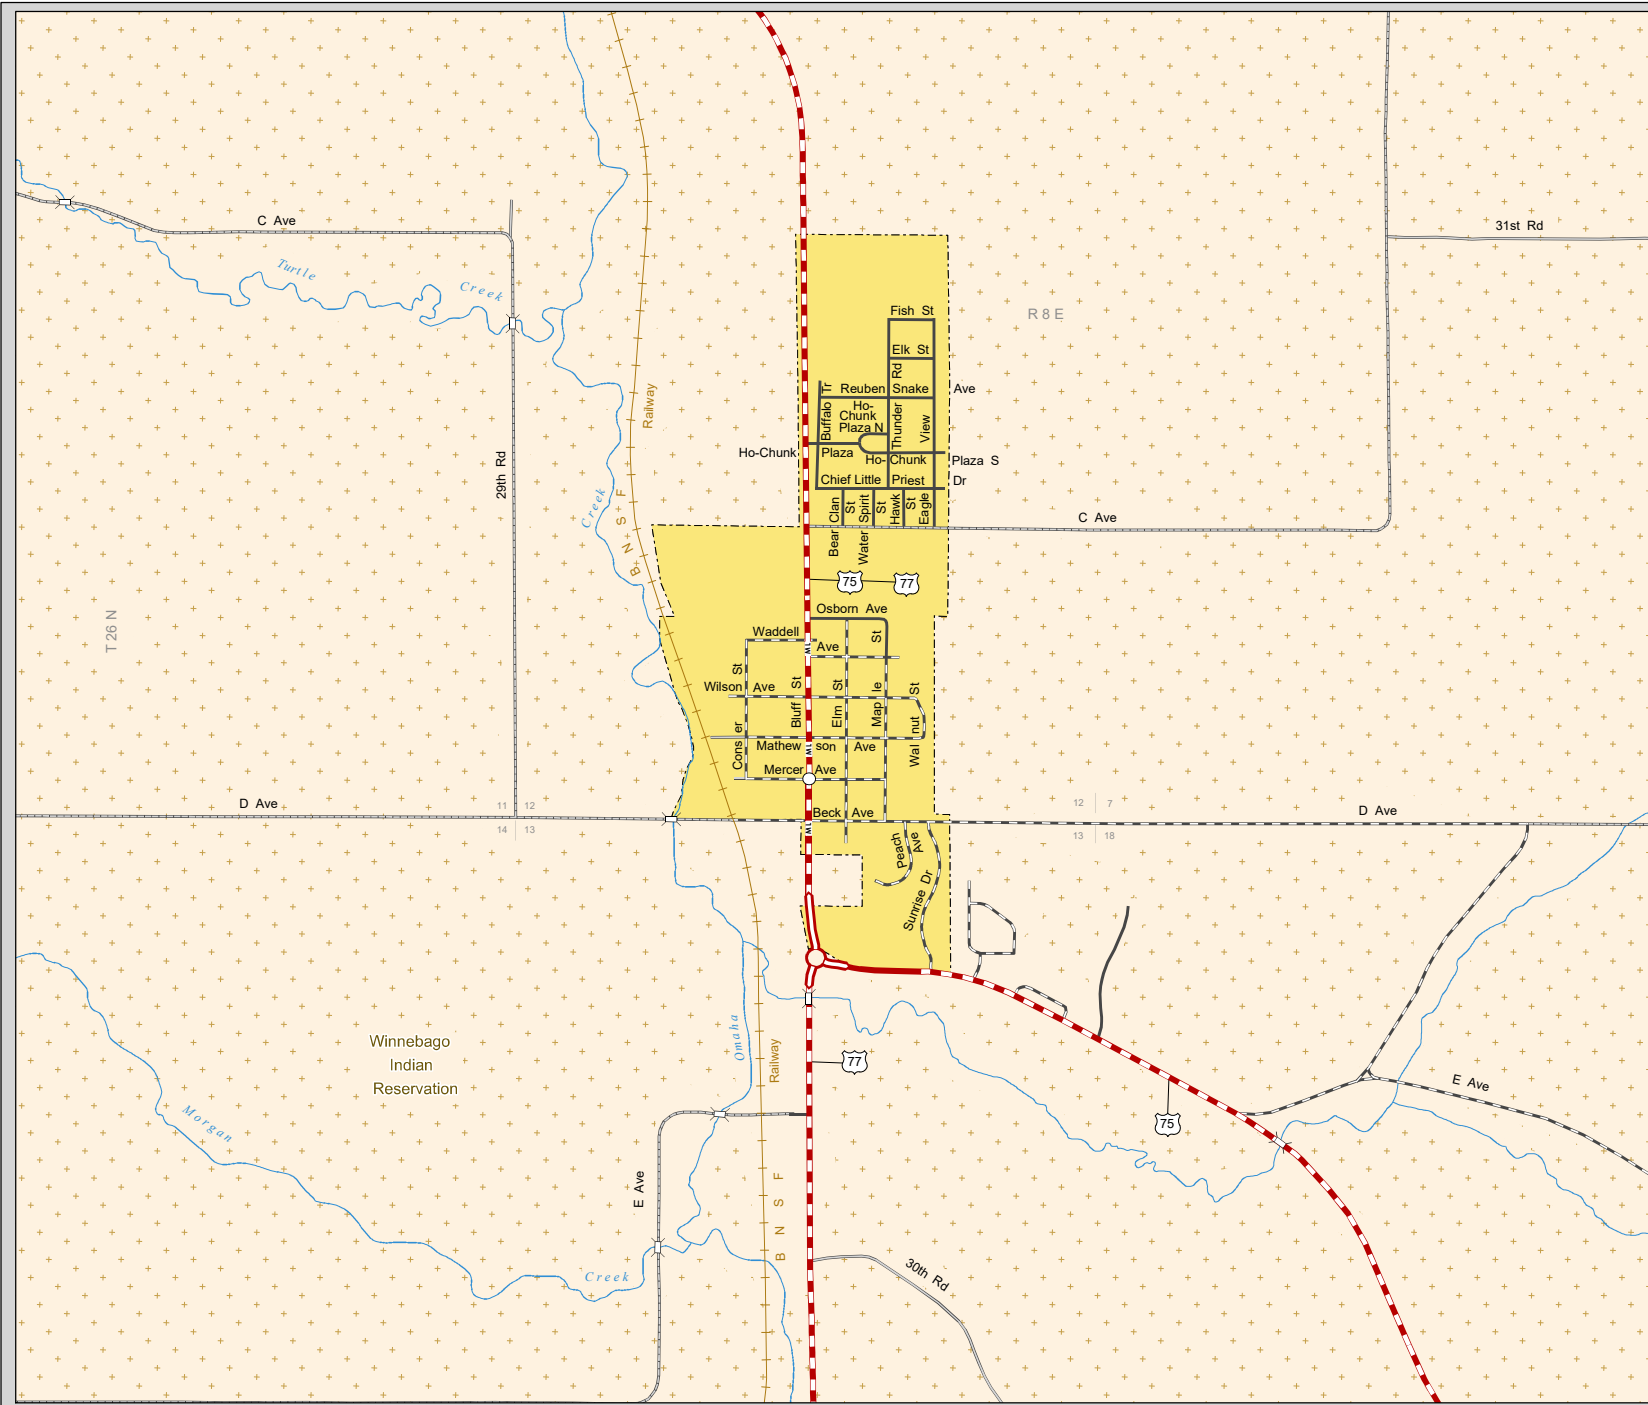

WINNEBAGO

THURSTON COUNTY
NEBRASKA
POPULATION 774
2020

1. **STATE HIGHWAYS**
2. Interstate Highway
   - Divided Highway
   - Multiple Lane Undivided Highway
   - Concrete/Brick Surface
   - Asphalt/Bituminous Surface
   - Gravel or Crushed Rock
3. **CITY STREETS AND COUNTY ROADS**
4. Divided Street
   - Concrete/Brick Surface
   - Asphalt/Bituminous Surface
   - Gravel or Crushed Rock
   - Unimproved
   - Primitive
   - Interstate Numbered Route
   - U.S. Numbered Route
   - State Numbered Route
   - State Numbered Spur
   - State Numbered Link
   - Main St Street Name
   - County Seat
   - City Center
   - Corporate Limits