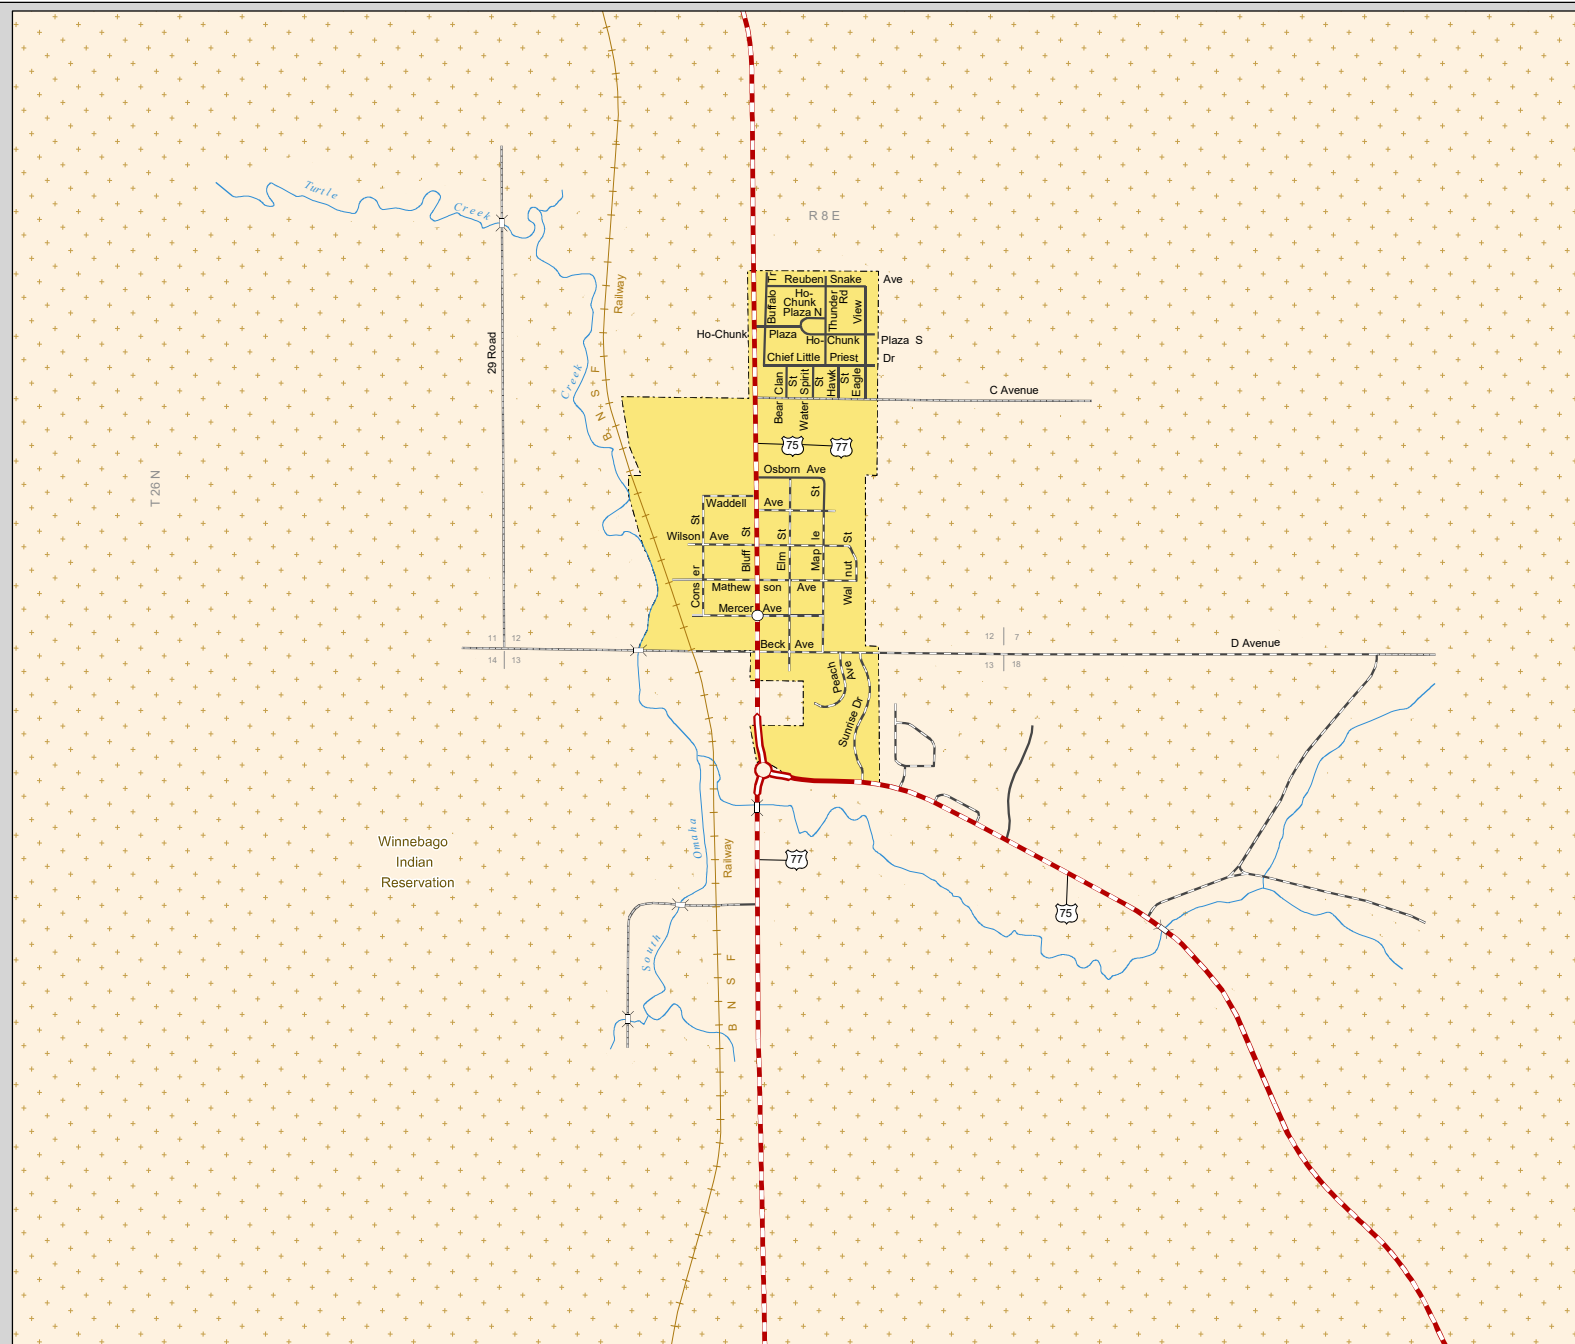

WINNEBAGO

THURSTON COUNTY
NEBRASKA
POPULATION 774
2019

1. **STATE HIGHWAYS**
2. Interstate Highway
   - Divided Highway
   - Multiple Lane Undivided Highway
   - Concrete/Brick Surface
   - Asphalt/Bituminous Surface
   - Gravel or Crushed Rock
3. **CITY STREETS AND COUNTY ROADS**
4. Divided Street
   - Concrete/Brick Surface
   - Asphalt/Bituminous Surface
   - Gravel or Crushed Rock
   - Unimproved
   - Primitive
   - Interstate Numbered Route
   - U.S. Numbered Route
   - State Numbered Route
   - State Numbered Spur
   - State Numbered Link
   - Main St
   - Street Name
   - County Seat
   - City Center
   - Corporate Limits