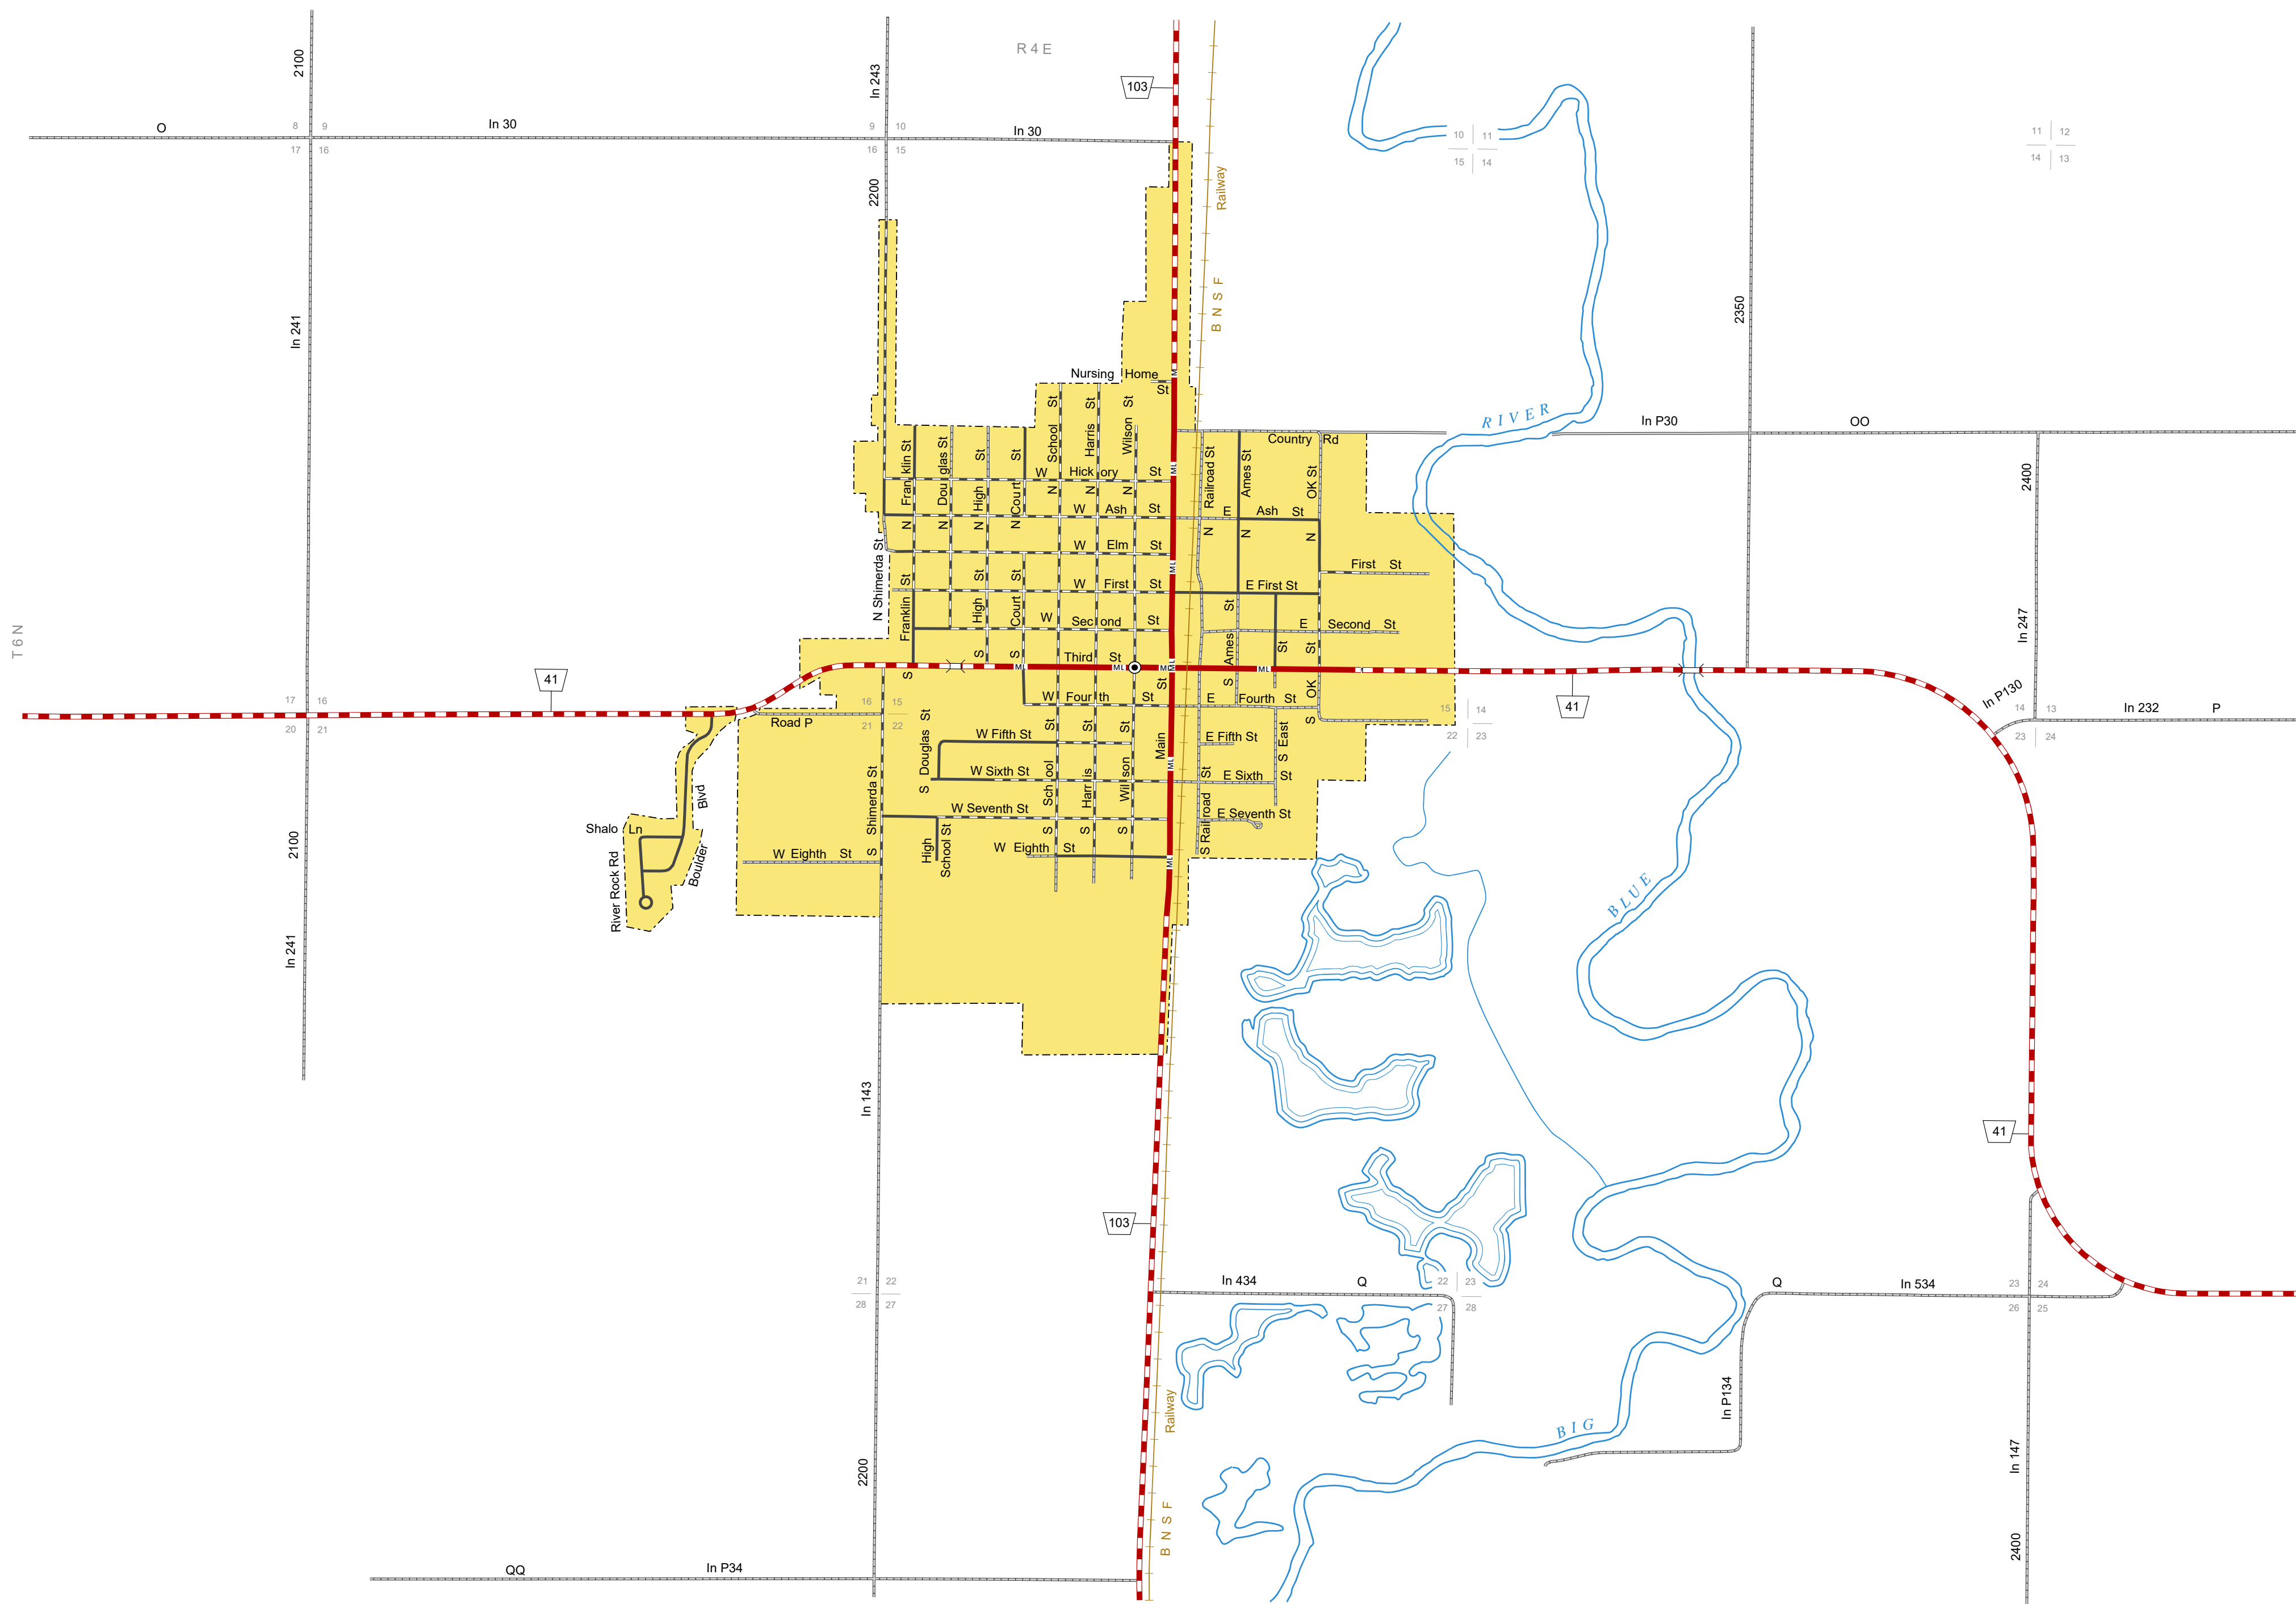

WILBER

SALINE COUNTY
NEBRASKA
POPULATION 1,855
2017

- STATE HIGHWAYS**
- Interstate Highway
- Divided Highway
- Multiple Lane Undivided Highway
- Concrete/Brick Surface
- Asphalt/Bituminous Surface
- Gravel or Crushed Rock
- CITY STREETS AND COUNTY ROADS**
- Divided Street
- Concrete/Brick Surface
- Asphalt/Bituminous Surface
- Gravel or Crushed Rock
- Unimproved
- Primitive
- Interstate Numbered Route
- U.S. Numbered Route
- State Numbered Route
- State Numbered Spur
- State Numbered Link
- Street Name
- County Seat
- City Center
- Corporate Limits

This map is to be used for information only and is not intended to show ownership or to be definitive on which roads are public under Nebraska Law. The Nebraska Department of Transportation makes no warranties, guarantees or representations for the accuracy of this information and assumes no liability for errors or omissions. Any inconsistencies should be reported to NDOT.