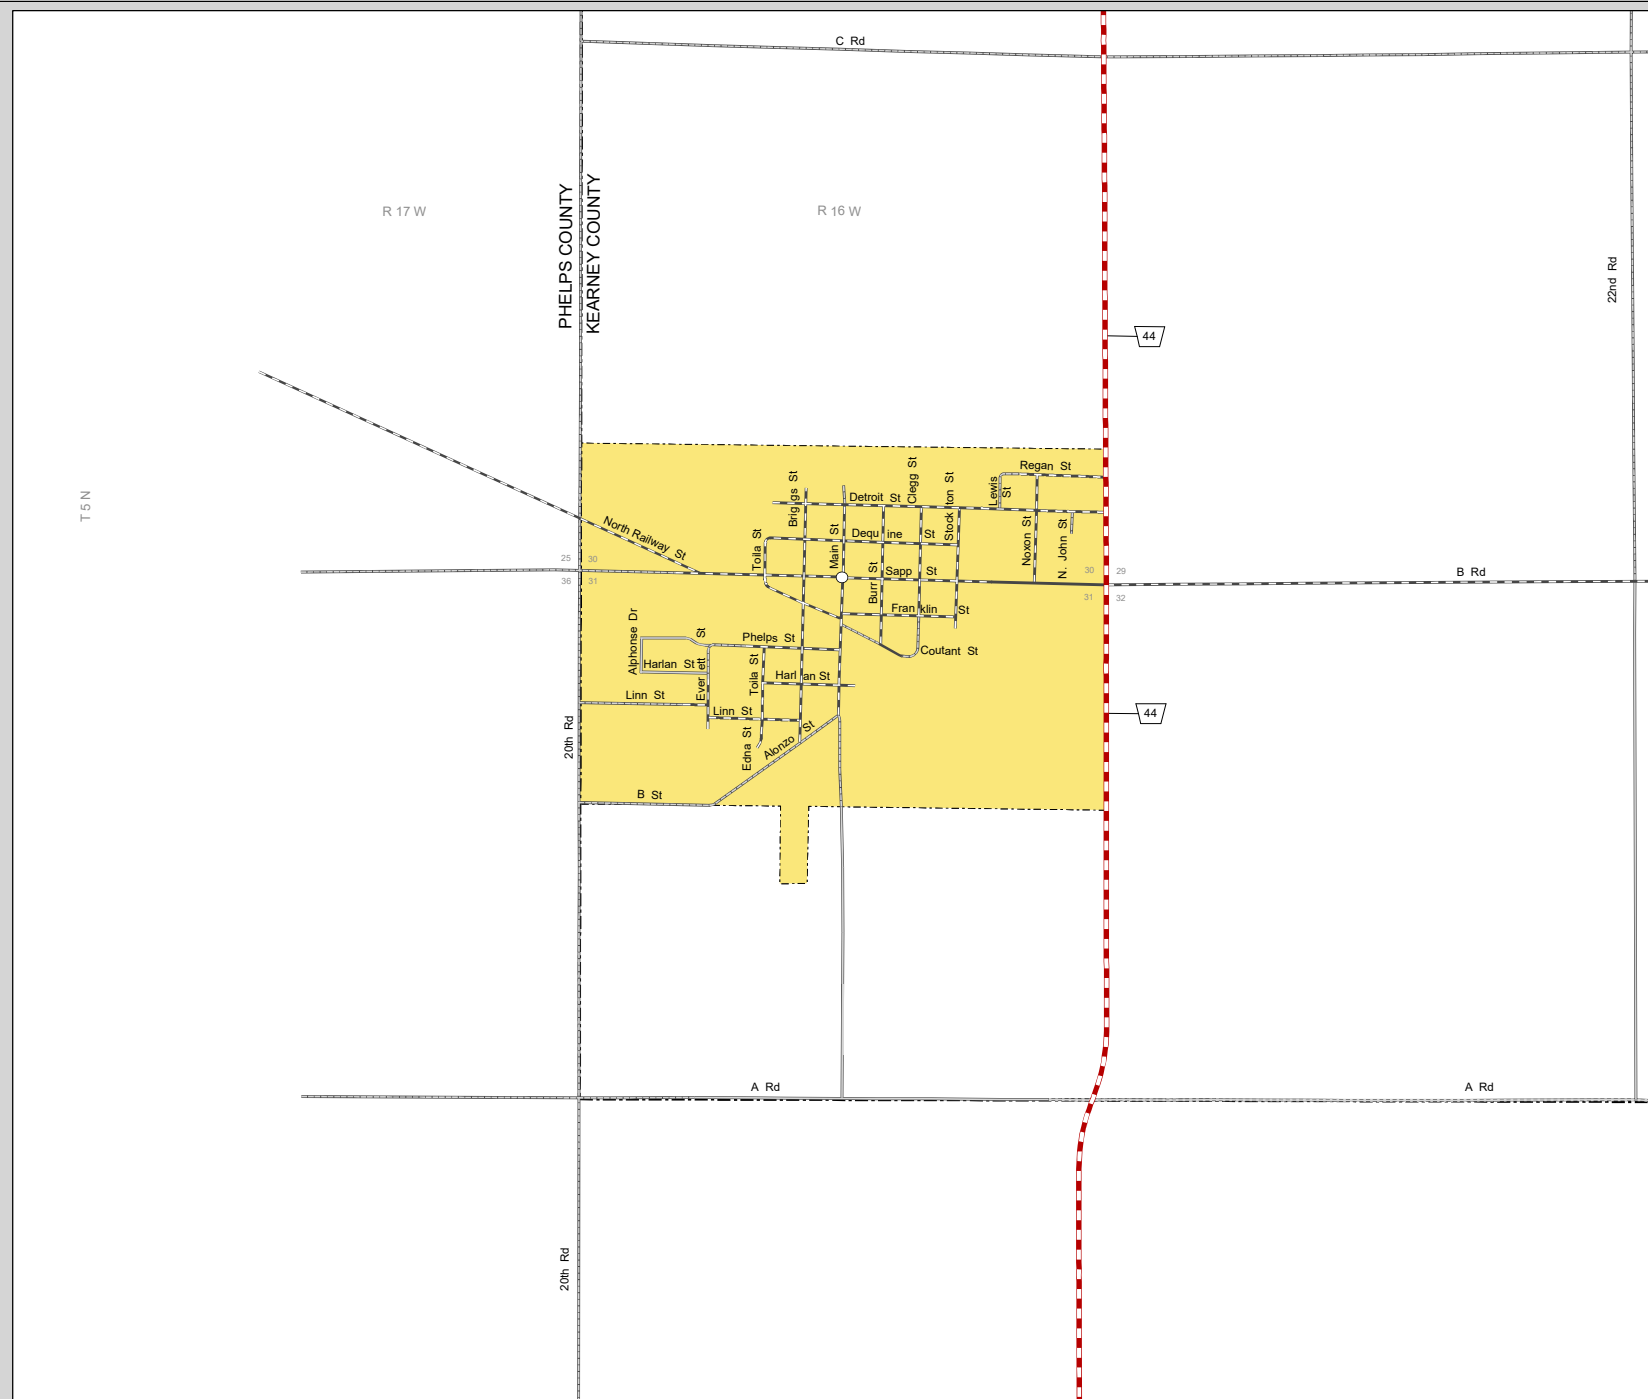

WILCOX

KEARNEY COUNTY
NEBRASKA
POPULATION 358
2020

- **STATE HIGHWAYS**
- Interstate Highway
- Divided Highway
- Multiple Lane Undivided Highway
- Concrete/Brick Surface
- Asphalt/Bituminous Surface
- Gravel or Crushed Rock
- **CITY STREETS AND COUNTY ROADS**
- Divided Street
- Concrete/Brick Surface
- Asphalt/Bituminous Surface
- Gravel or Crushed Rock
- Unimproved
- Primitive
- Interstate Numbered Route
- U.S. Numbered Route
- State Numbered Route
- State Numbered Spur
- State Numbered Link
- Main St
- County Seat
- City Center
- Corporate Limits