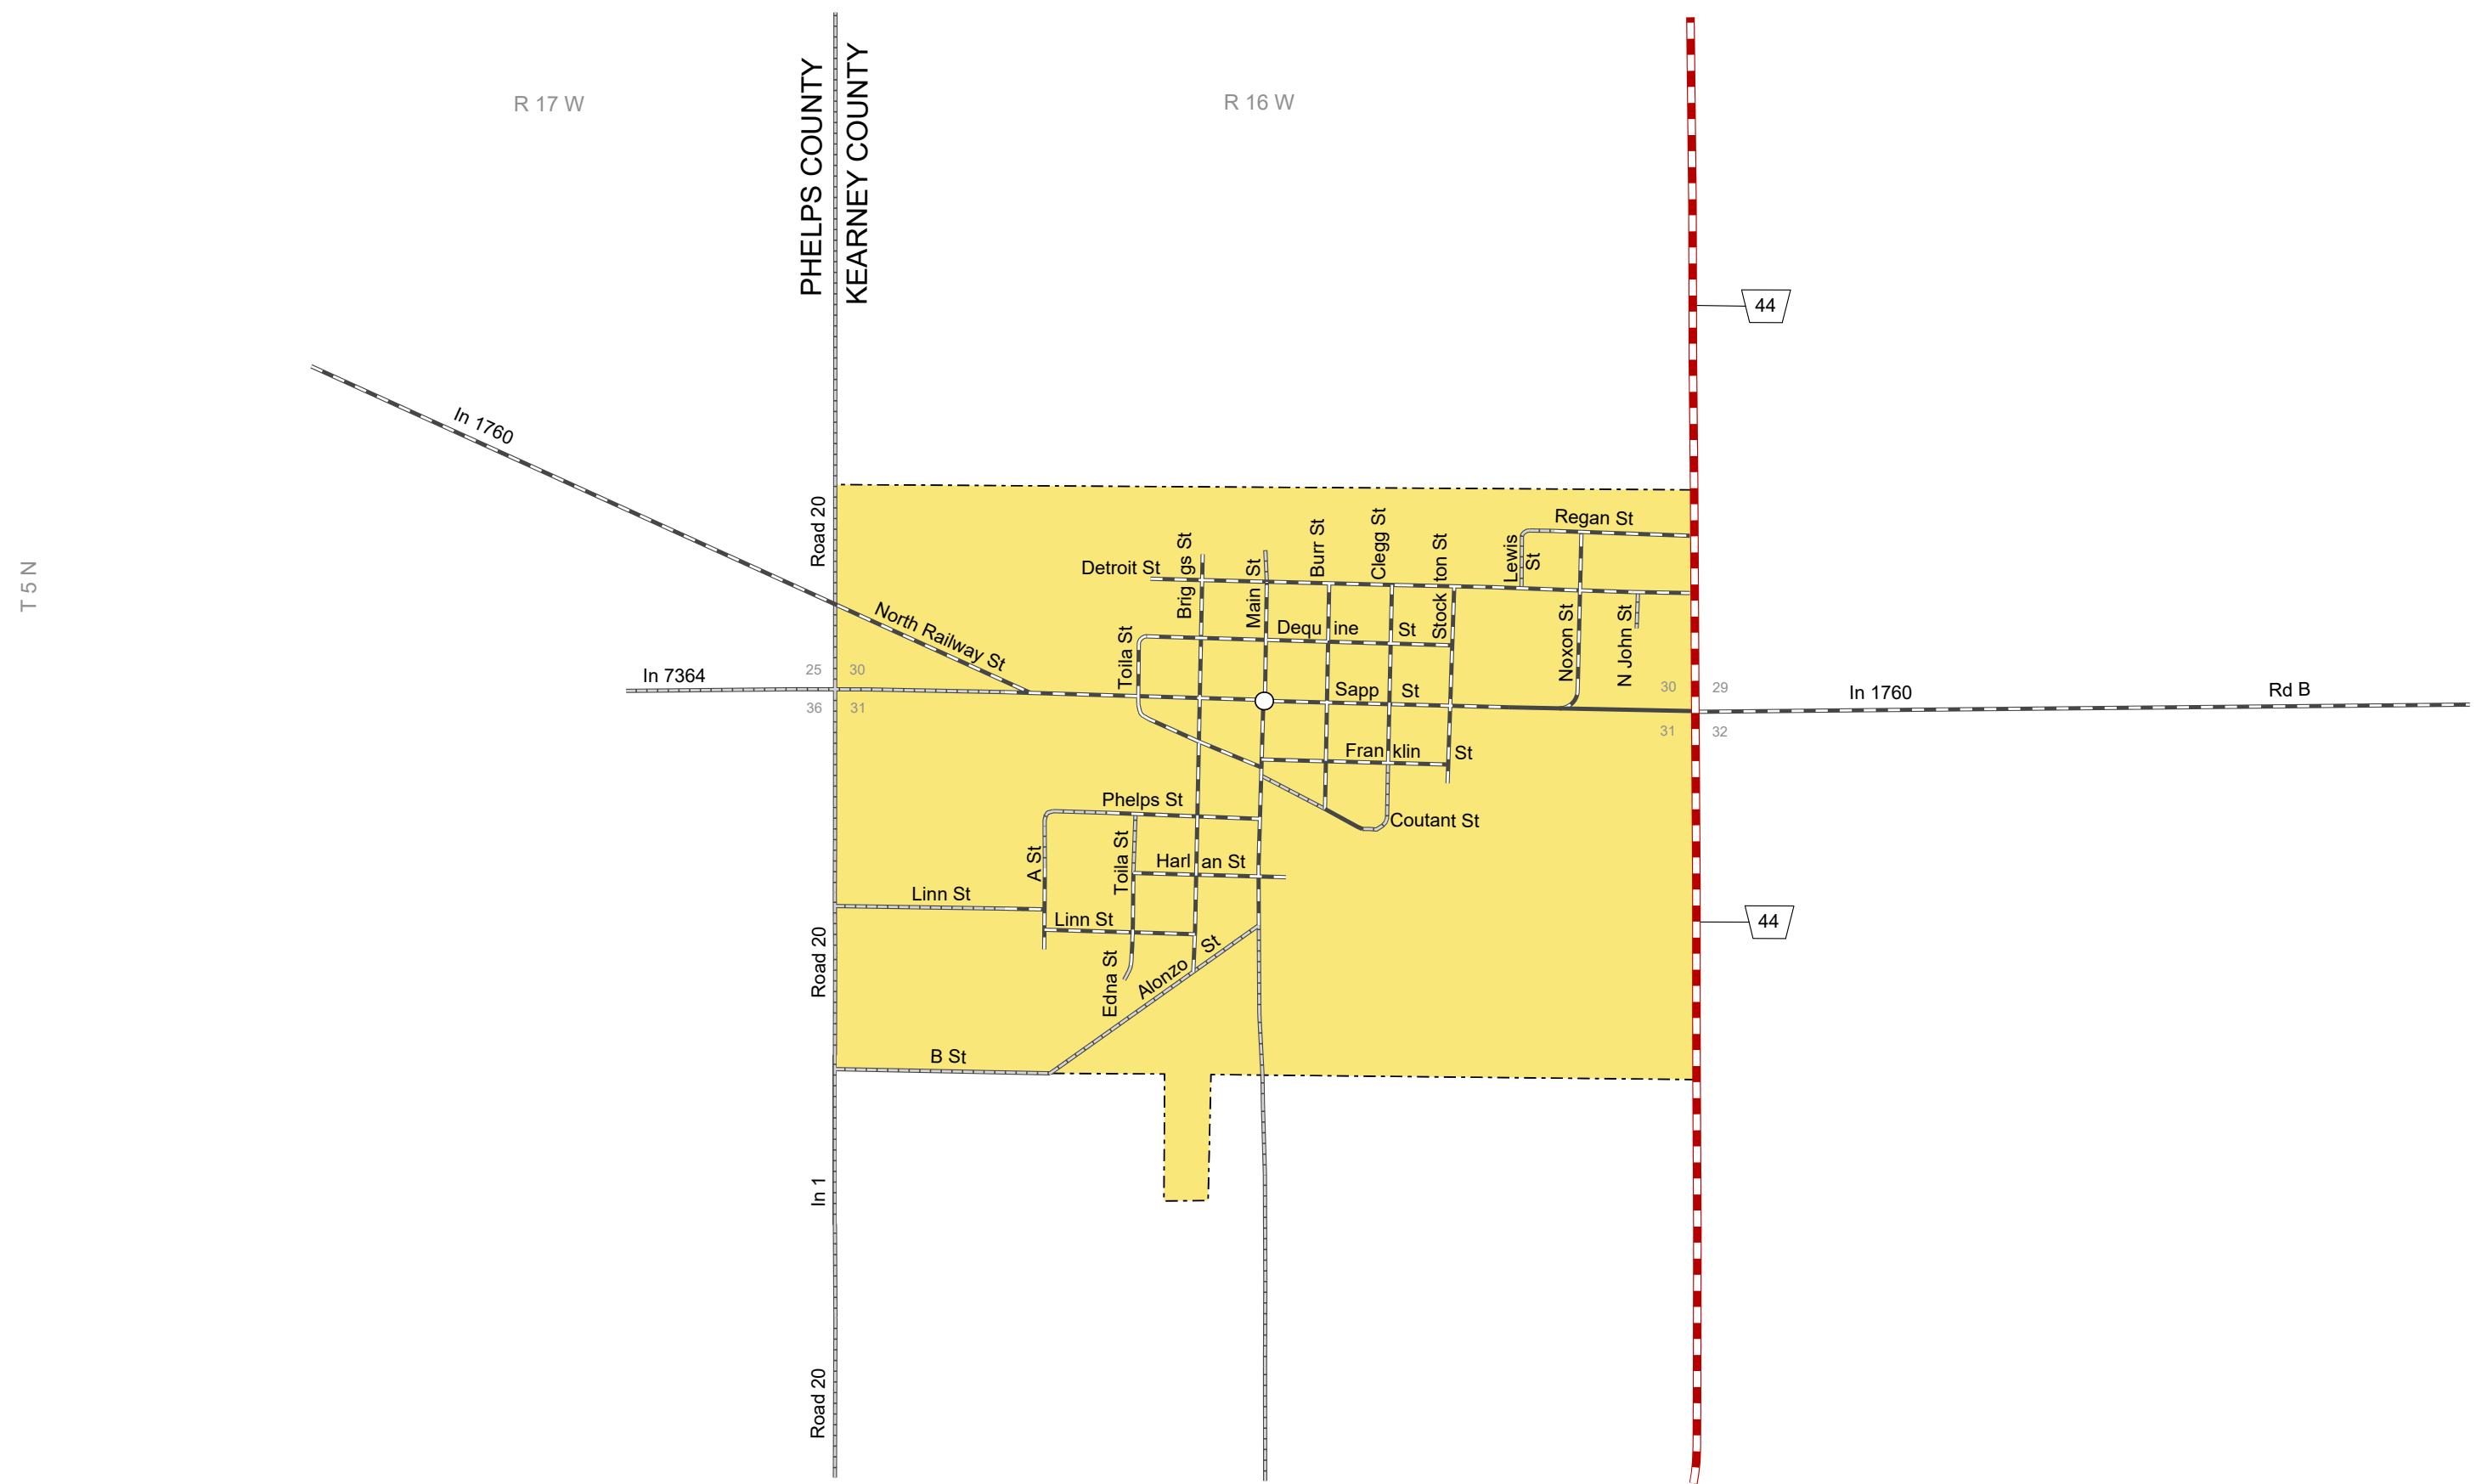

# WILCOX

KEARNEY COUNTY  
NEBRASKA  
POPULATION 358  
2017

- STATE HIGHWAYS**
- Interstate Highway
  - Divided Highway
  - Multiple Lane Undivided Highway
  - Concrete/Brick Surface
  - Asphalt/Bituminous Surface
  - Gravel or Crushed Rock
- CITY STREETS AND COUNTY ROADS**
- Divided Street
  - Concrete/Brick Surface
  - Asphalt/Bituminous Surface
  - Gravel or Crushed Rock
  - Unimproved
  - Primitive
  - Interstate Numbered Route
  - U.S. Numbered Route
  - State Numbered Route
  - State Numbered Spur
  - State Numbered Link
  - Street Name
  - County Seat
  - City Center
  - Corporate Limits

This map is to be used for information only and is not intended to show ownership or to be definitive on which roads are public under Nebraska Law. The Nebraska Department of Transportation makes no warranties, guarantees or representations for the accuracy of this information and assumes no liability for errors or omissions. Any inconsistencies should be reported to NDOT.