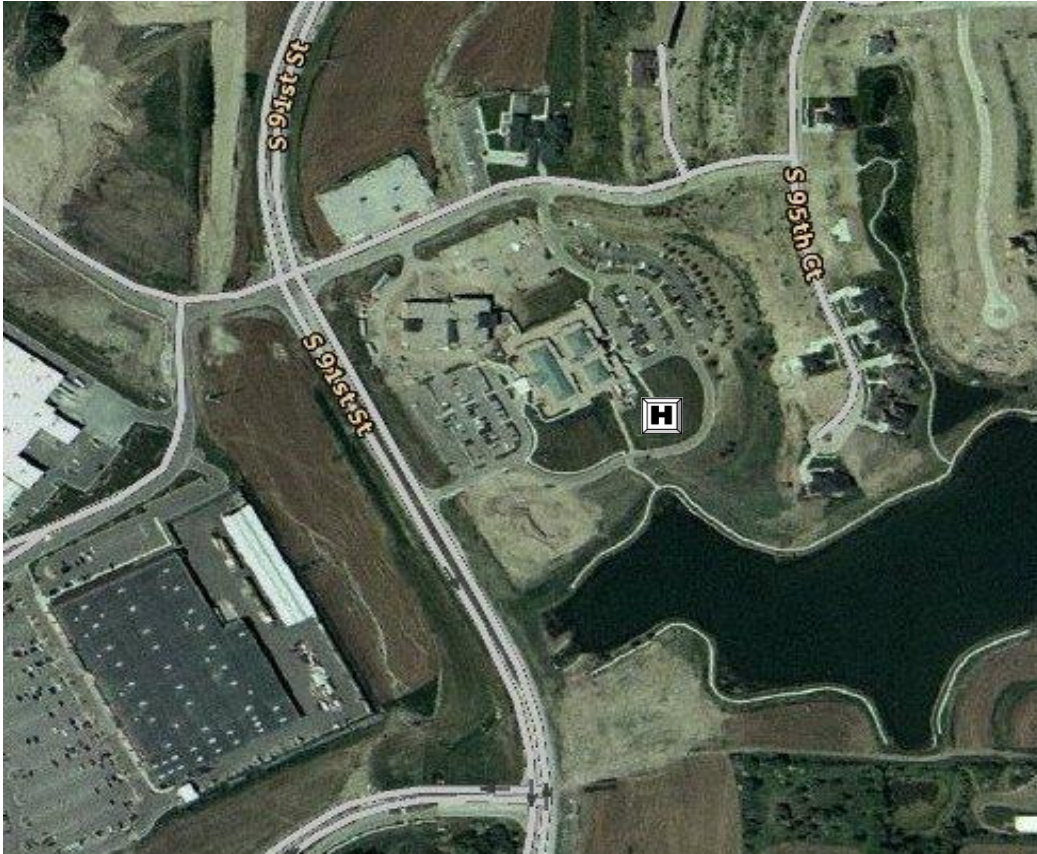

Lincoln, Ne - Nebraska Heart Hospital -

LZ Info

N40 44.10'
W96 35.50'
Elevation:
 1390 - Surface
Lighting:
 Yes
Beacon:
 Yes
Wind Sock:
 Yes
Weather:
 ATIS 118.05
CTAF:
 LNK ATC
Airport:
 KLNK

Special Notes: