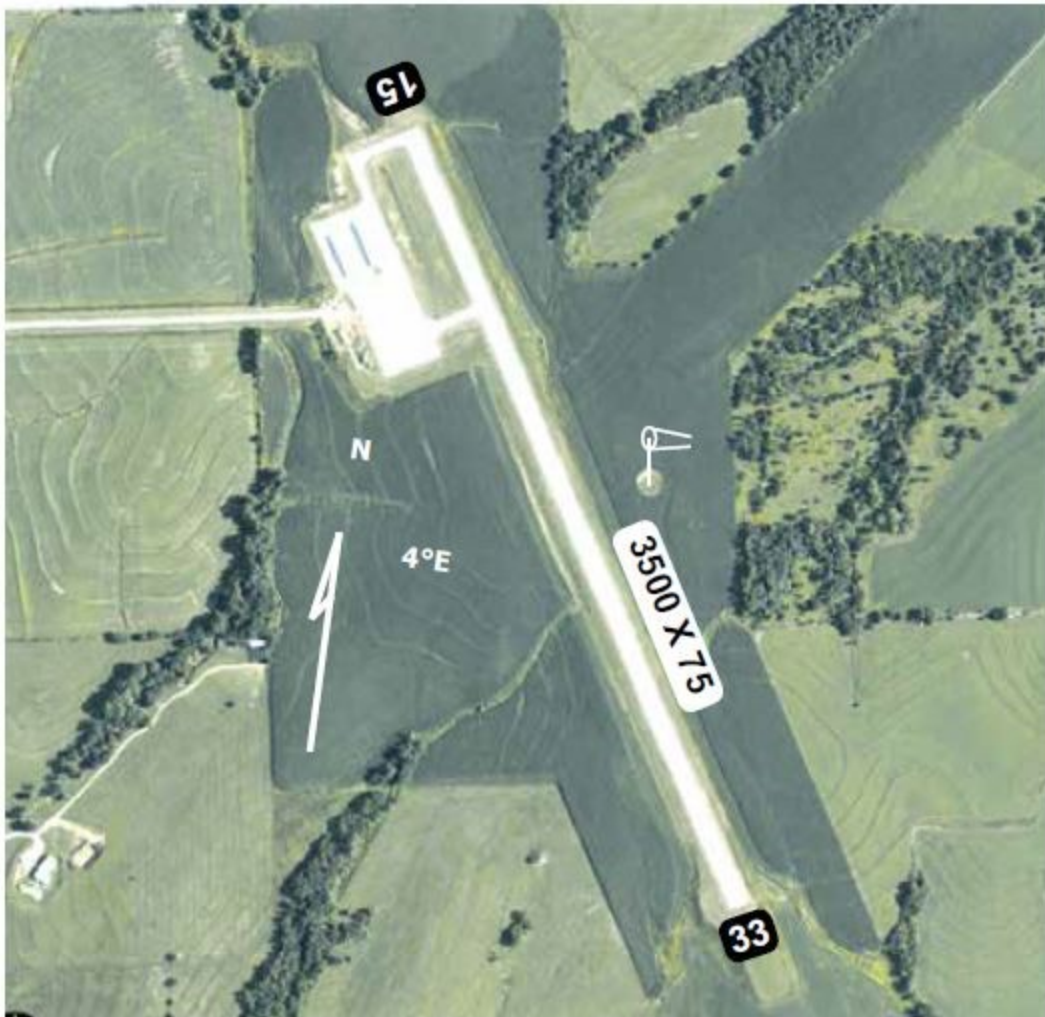

# Tecumseh (0G3)

Elevation 1305'

AWOS/ASOS		CTAF
None		122.9 <b>L</b>

Runway	Surface	Traffic Pattern	Runway Lights
15 / 33	Concrete	800-LH / 800-LH	MIRL
Airport Manager	Mike Wendt		402-335-3303
FBO	None		
Fuel	100 LL 24-Hr Credit Card	Hours	Unattended

Tecumseh Municipal Airport

N 40°23.97' W 96°10.28'