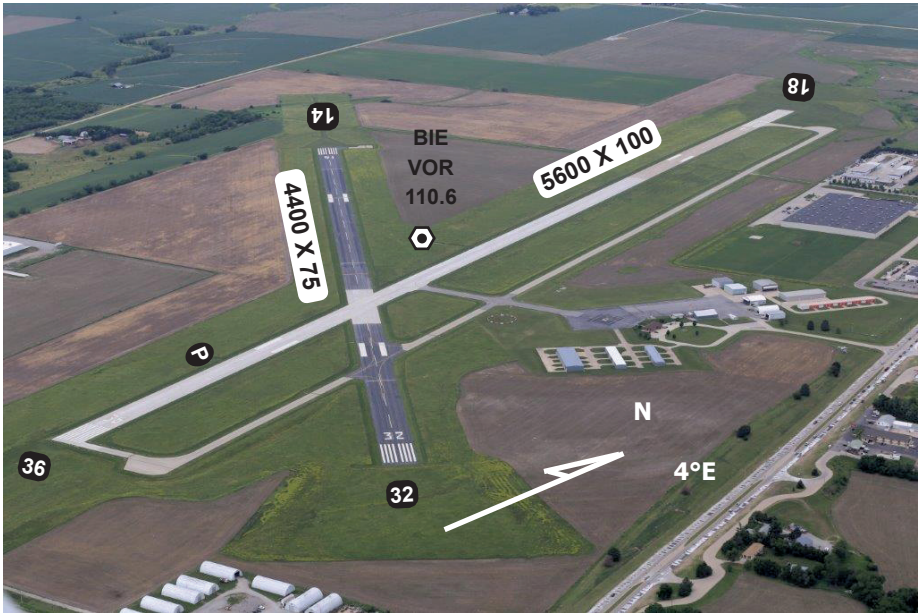

Beatrice (BIE)

Elevation 1324'

AWOS	III P/T	Minn Center	Columbus Radio	CTAF
125.325 (402-228-3229)		126.4	122.5	122.8 

Note: Resurfacing 14/32 completed November 2018

Runway	Surface	Traffic Pattern	Runway Lights
18 / 36	Concrete	1000-LH / 1000-LH	MIRL
14 / 32	Concrete	1000-LH / 1000-LH	MIRL
Airport Manager	Diana Smith		402-223-5349
	For Jet A service after hours call 402-520-0856 / 402-223-5105		
Fuel	100 LL 24-Hr Credit Card	Hours	0700 - 1900 Summer 0700 - 1900 Winter (hours vary)

Beatrice Municipal Airport

N 40°18.09' W 96°45.25'