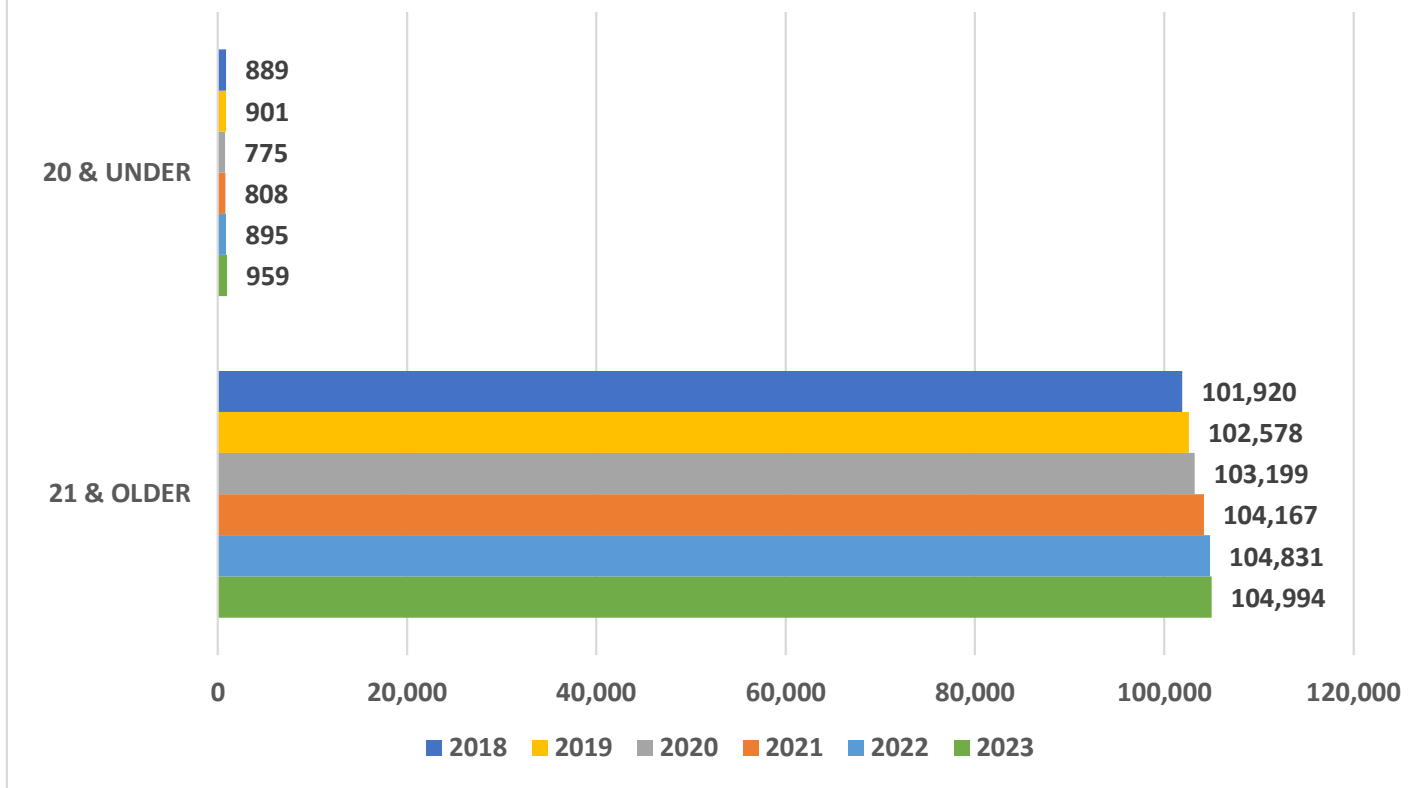

Nebraska Motorcycle Licensed Operators Age Groups: 20 & Under vs. 21 & Older

Prepared by: NDOT-Highway Safety Office, 5001 South 14th, PO Box 94612, Lincoln, NE 68509
 Last Date Modified: January 2, 2024