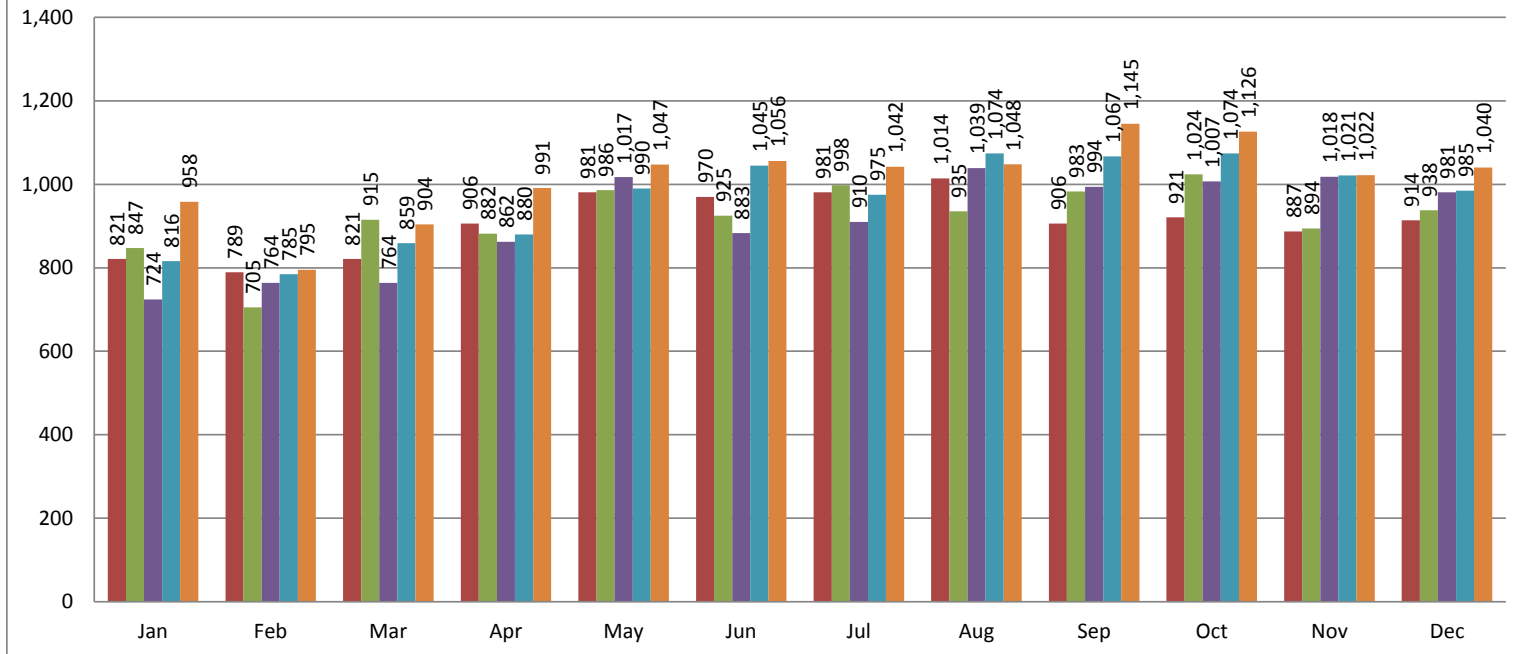

Nebraska Non-Fatal Motor Vehicle Injury Crashes

■ 2012 ■ 2013 ■ 2014 ■ 2015 ■ 2016

Provided by: NDOR Highway Safety Office, P.O. Box 94612, Lincoln, NE 68509

Revised: 6/26/2017