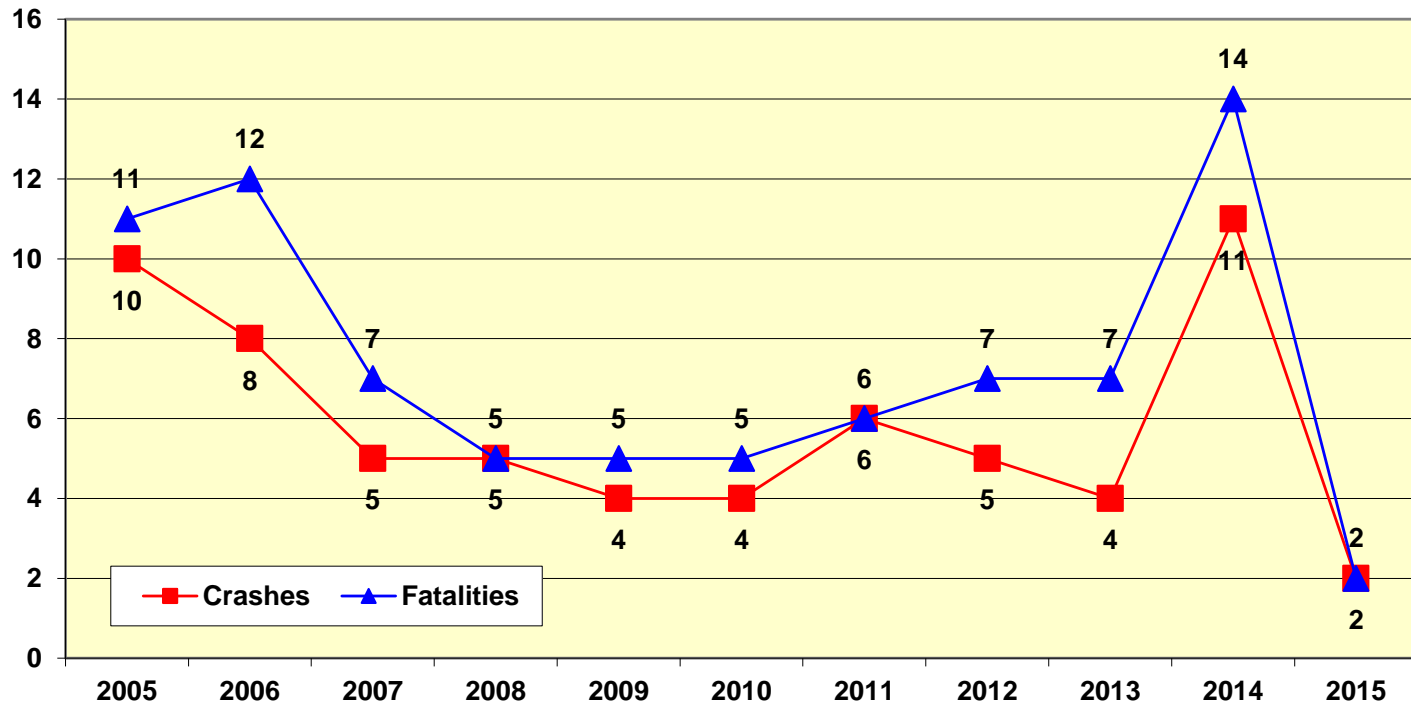

Nebraska Motor Vehicle Fatal Traffic Crashes in Work Zones - All Roadways 2005 - 2015

Prepared by: NDOR- Highway Safety Office, PO Box 94612, Lincoln, NE 68509
Source: Nebraska Department of Roads - Traffic Engineering Division/Highway Safety
Revised: October 21, 2016