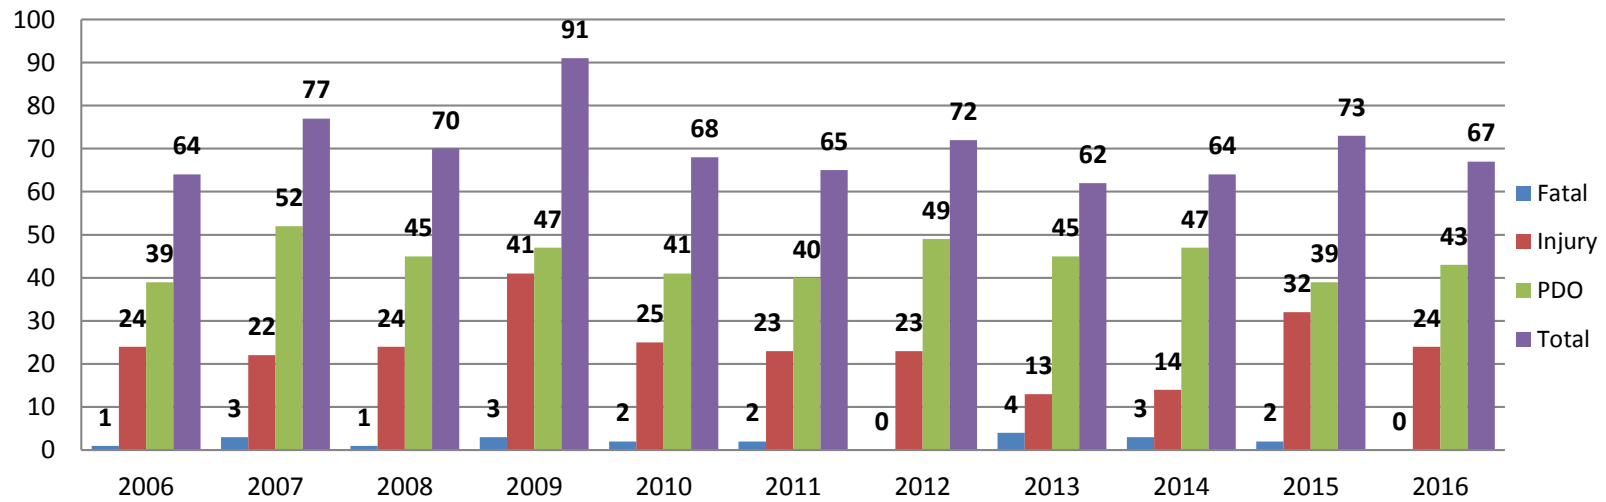

Nebraska Farm Vehicle-Related Crashes 2006 - 2016

Prepared by: NDOT - Highway Safety Office, PO Box 94612, Lincoln, NE 68509

Revised: October 4, 2017

PDO - Property Damage Only