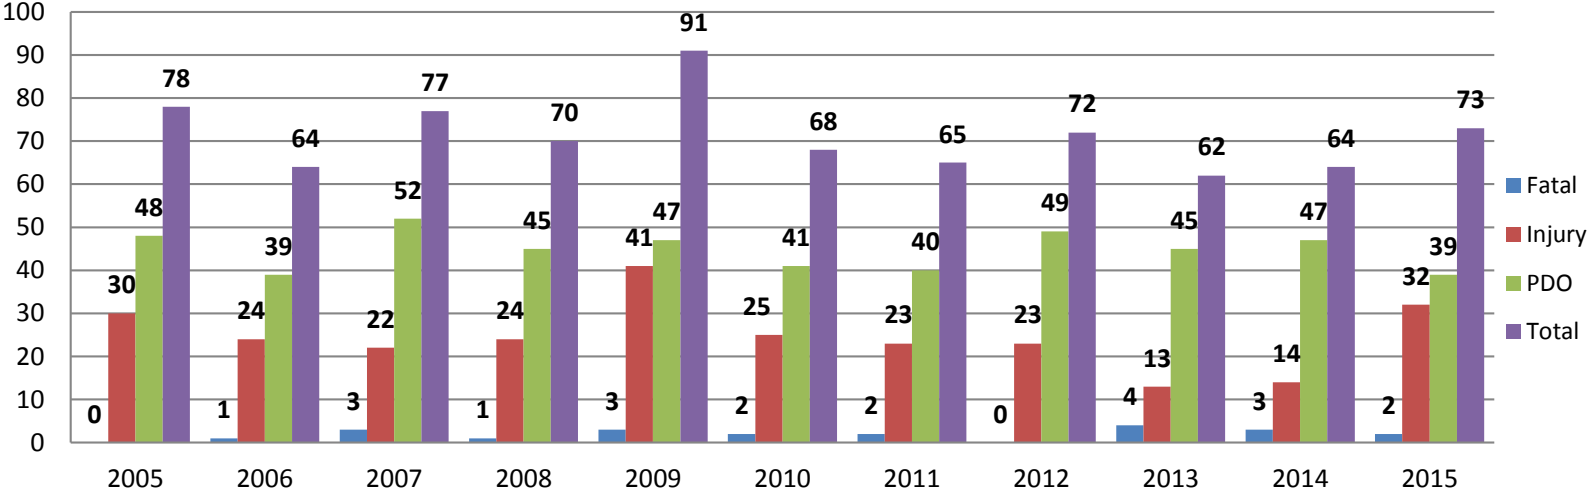

Nebraska Farm Vehicle-Related Crashes 2005 - 2015

Prepared by: NDOR Highway Safety Office, PO Box 94612, Lincoln, NE 68509

Revised: October 31, 2016

PDO - Property Damage Only