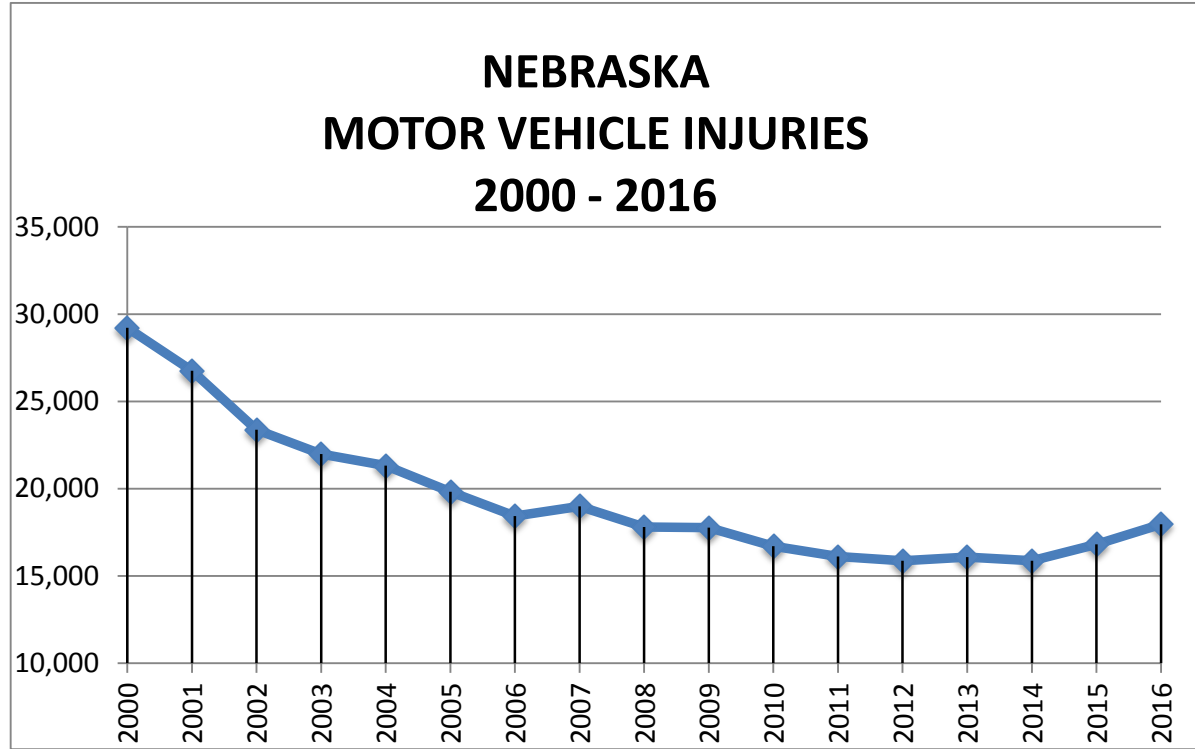

Year	Motor Vehicle Injuries
2000	29,216
2001	26,751
2002	23,379
2003	21,984
2004	21,315
2005	19,827
2006	18,424
2007	18,983
2008	17,799
2009	17,775
2010	16,712
2011	16,108
2012	15,872
2013	16,083
2014	15,871
2015	16,806
2016	17,962