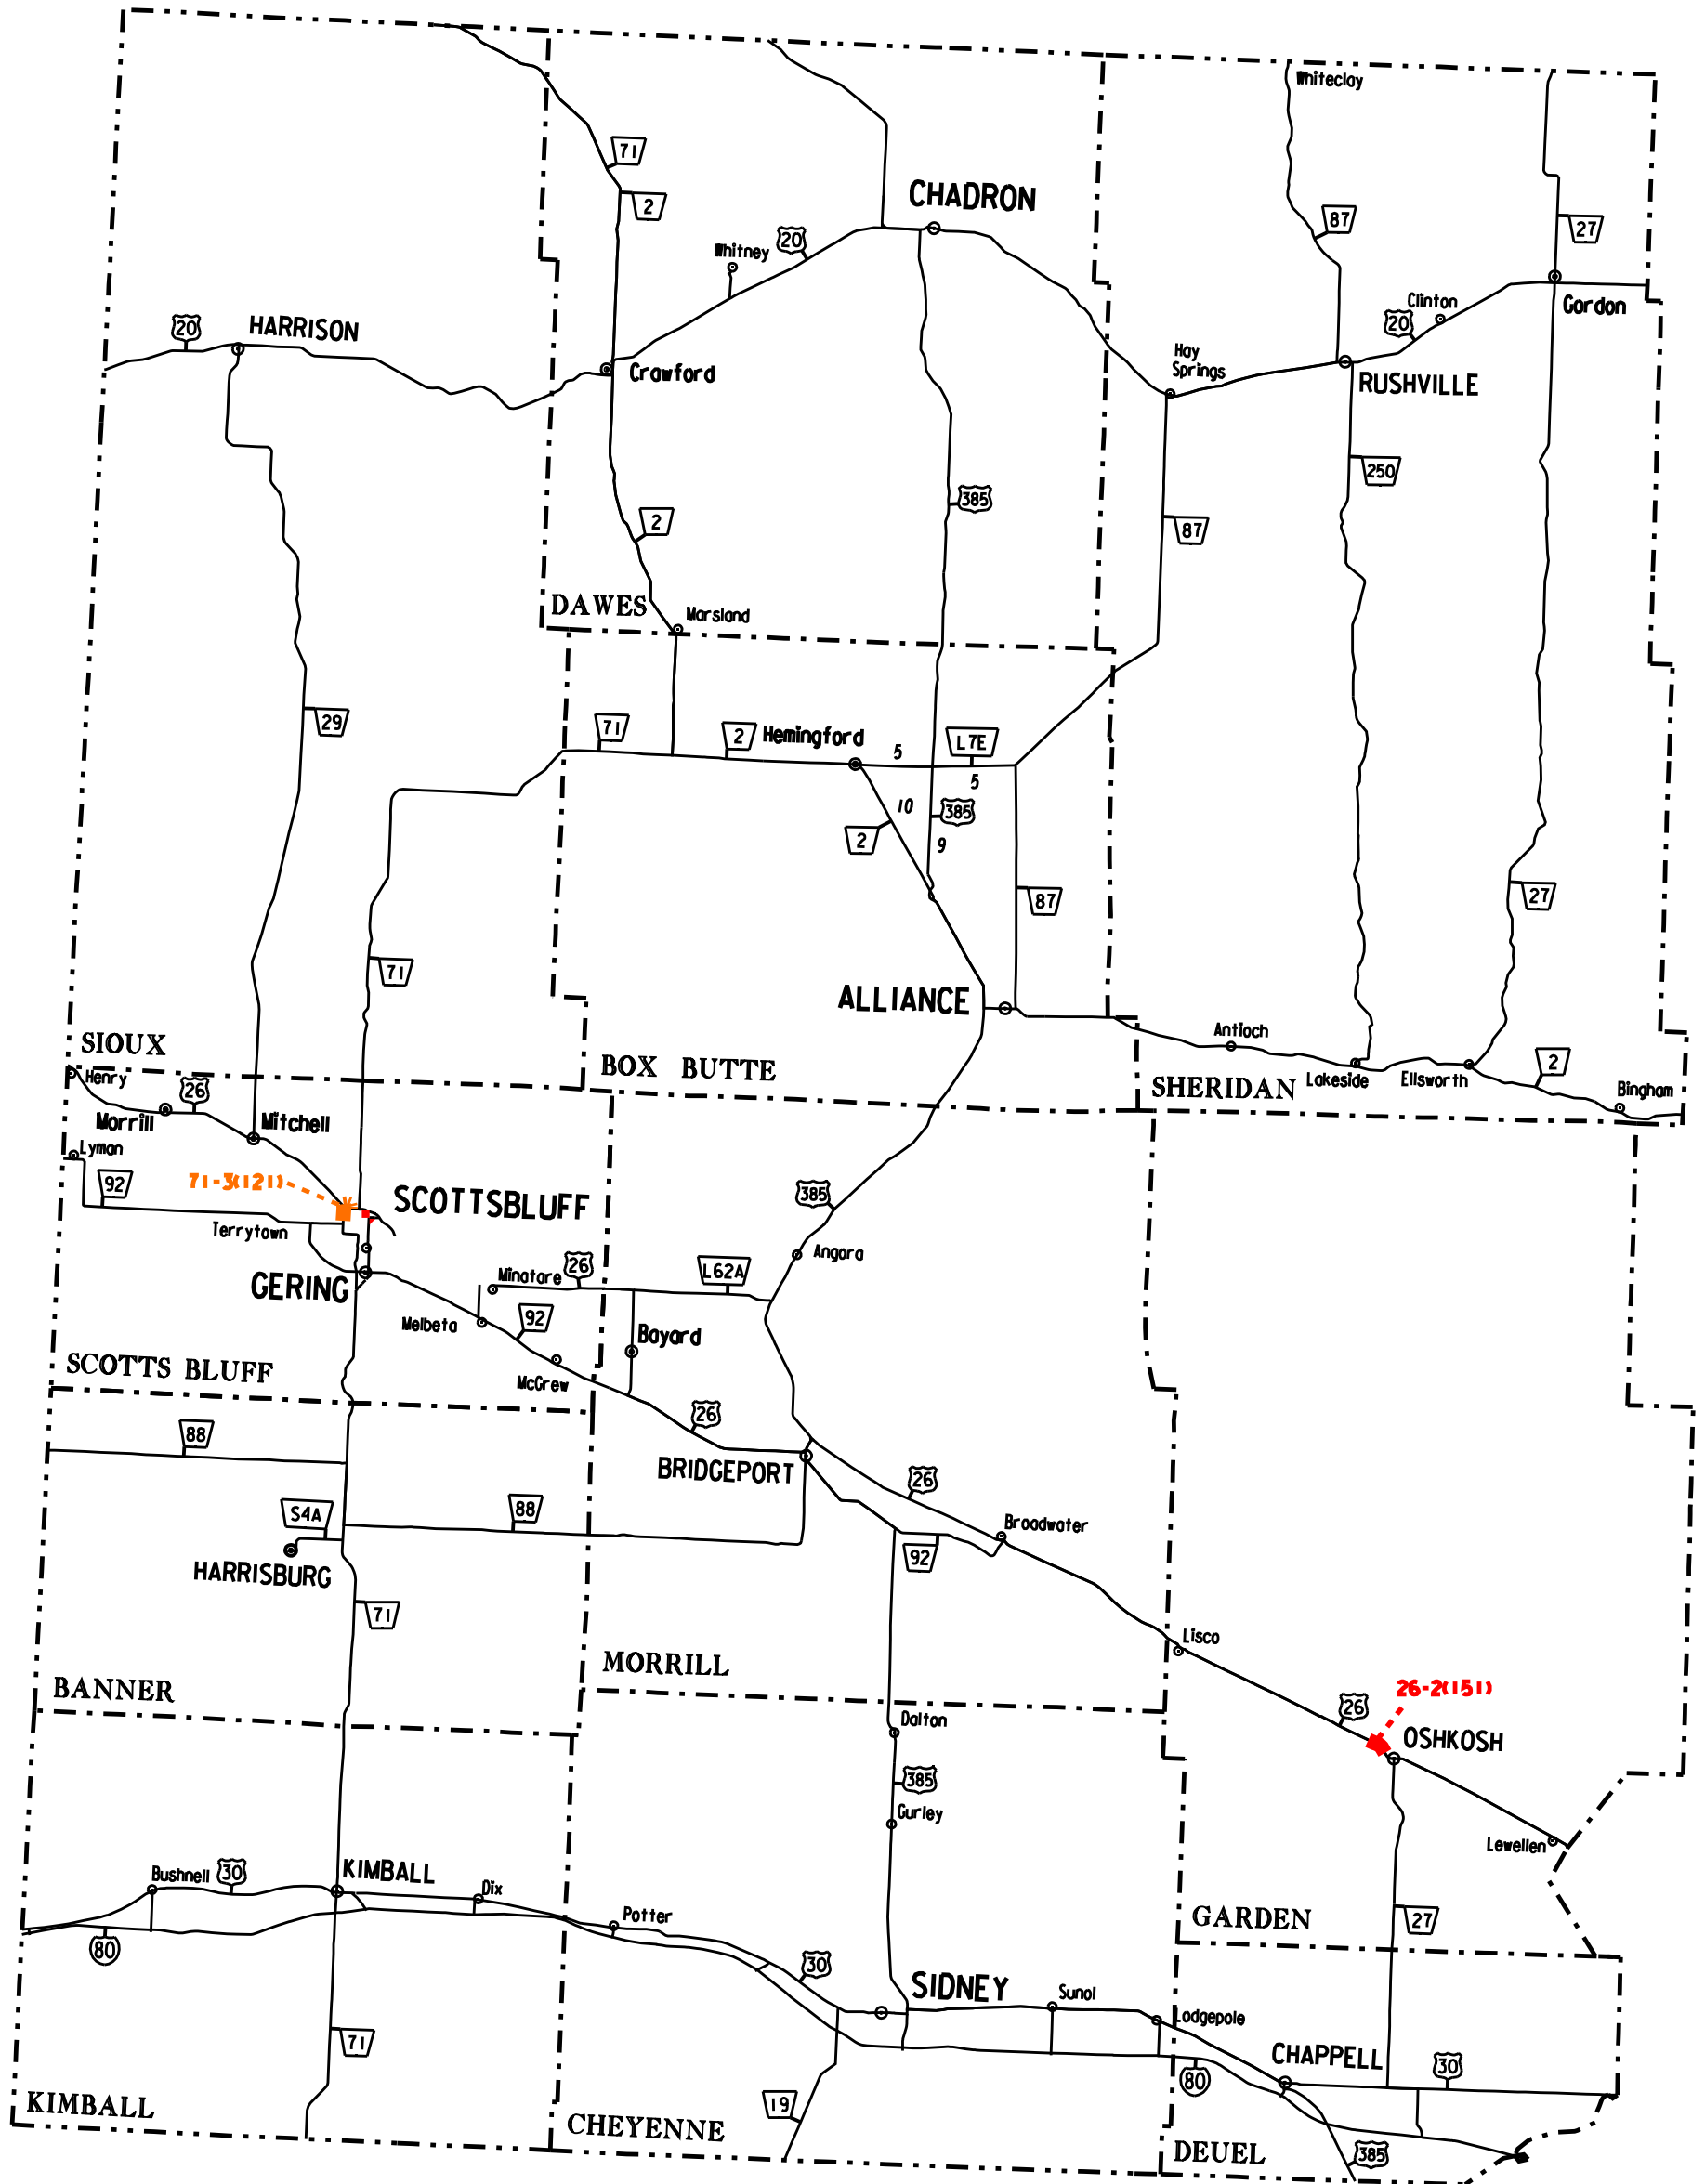

# CORRIDOR PROTECTION LOCATIONS DISTRICT 5

Colors are of No significant value.  
Used only to separate projects.

May, 2008

If you have any questions,  
please call (402) 479-4770 or,  
800-764-0422, ext. 4770