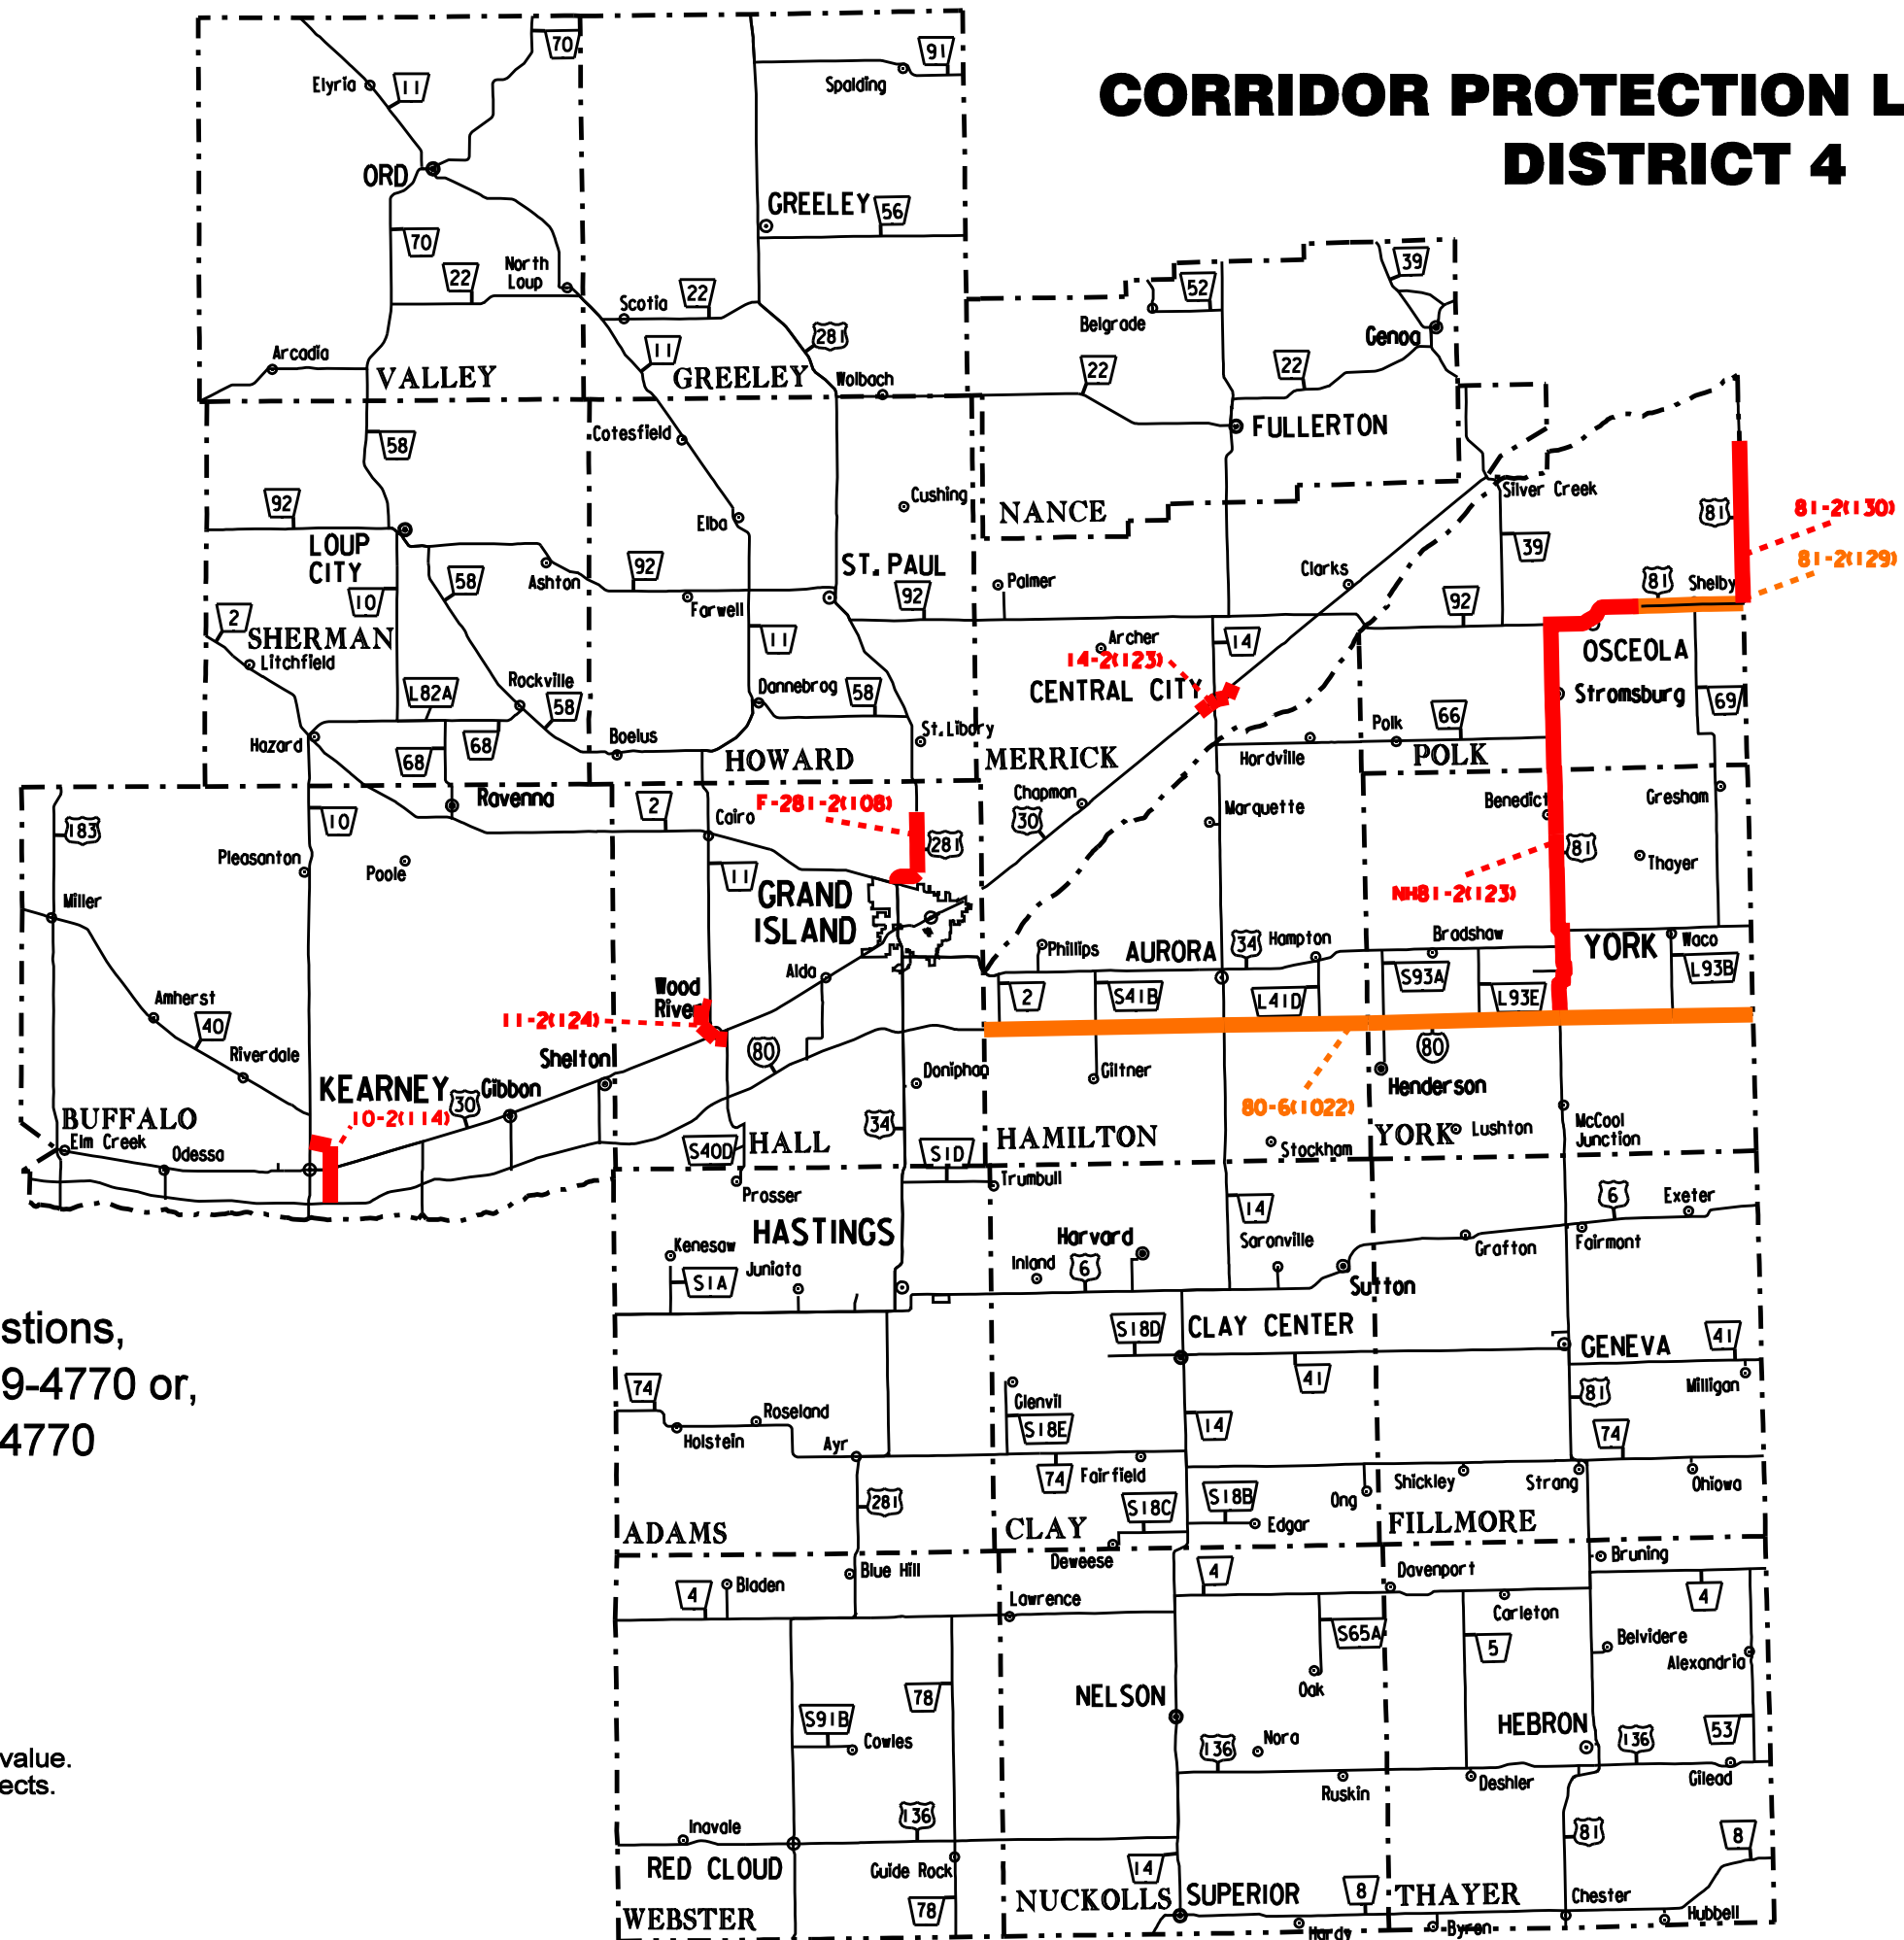

CORRIDOR PROTECTION LOCATIONS DISTRICT 4

If you have any questions,
please call (402) 479-4770 or,
800-764-0422, ext. 4770

Colors are of No significant value.
Used only to separate projects.

July, 2008