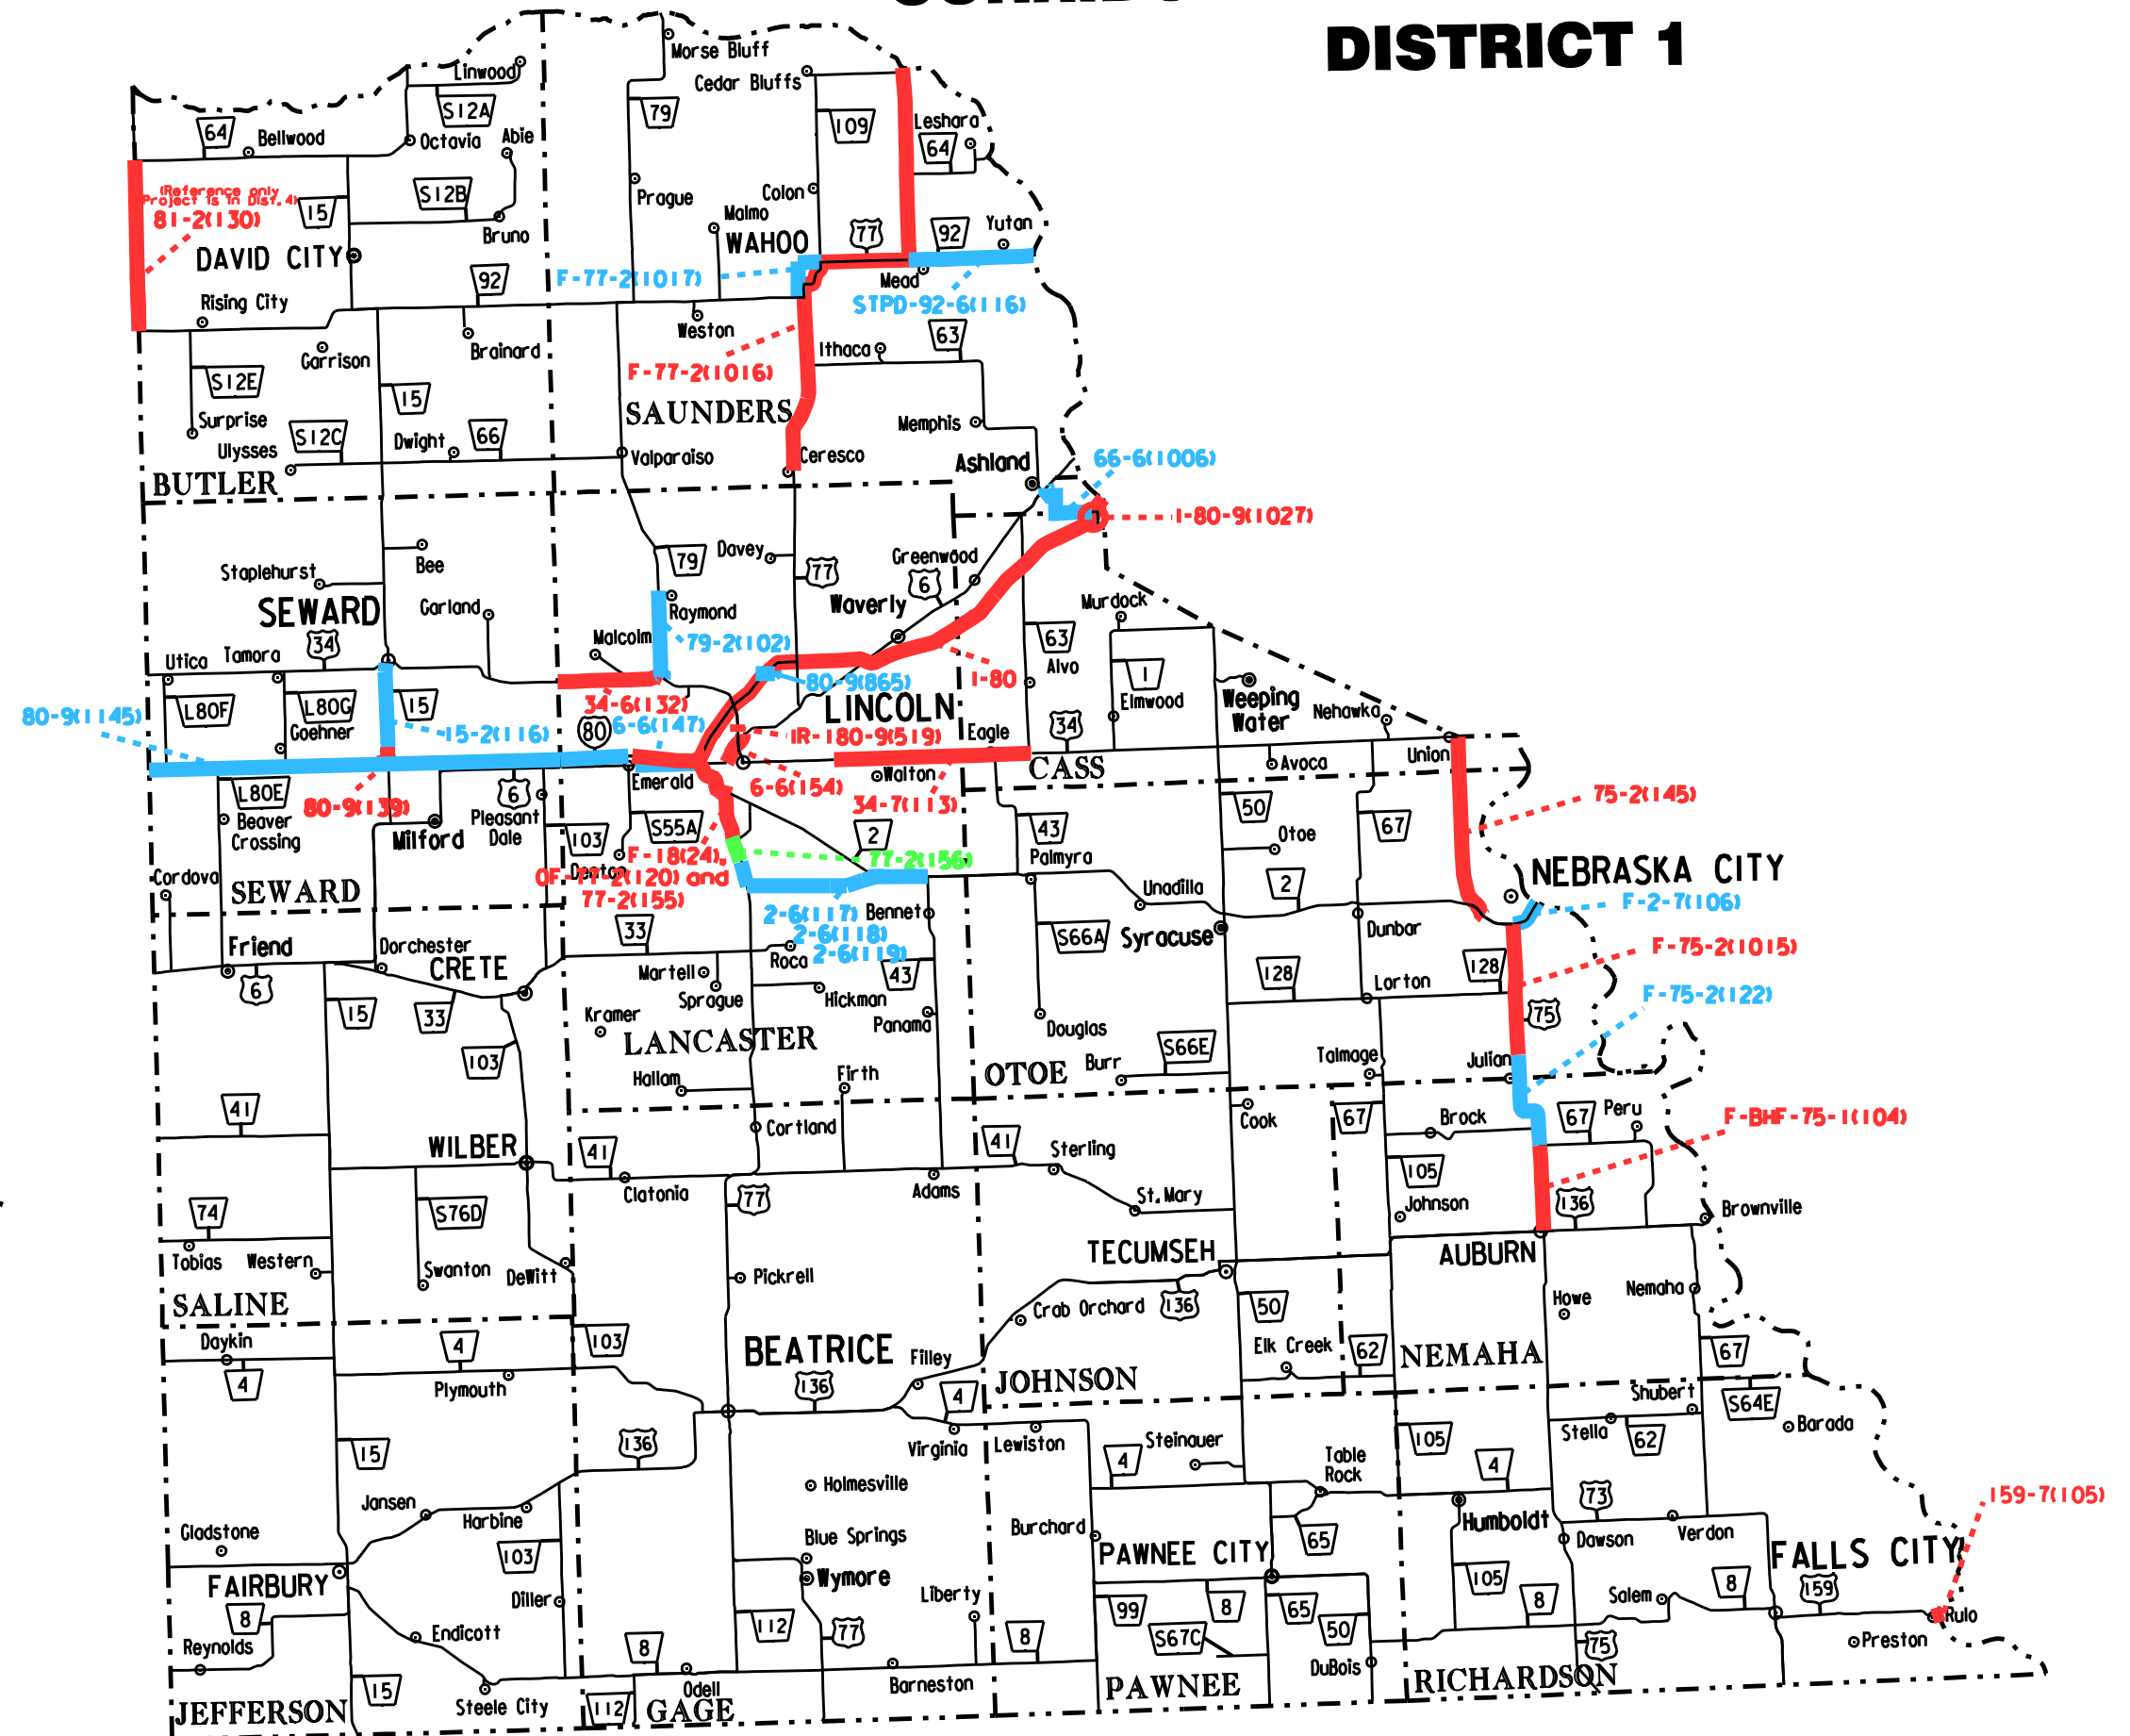

CORRIDOR PROTECTION LOCATIONS DISTRICT 1

If you have any questions,
please call (402) 479-4770 or
800-764-0422, ext. 4770

Colors are of no significant value.
Used only to separate projects

July, 2008