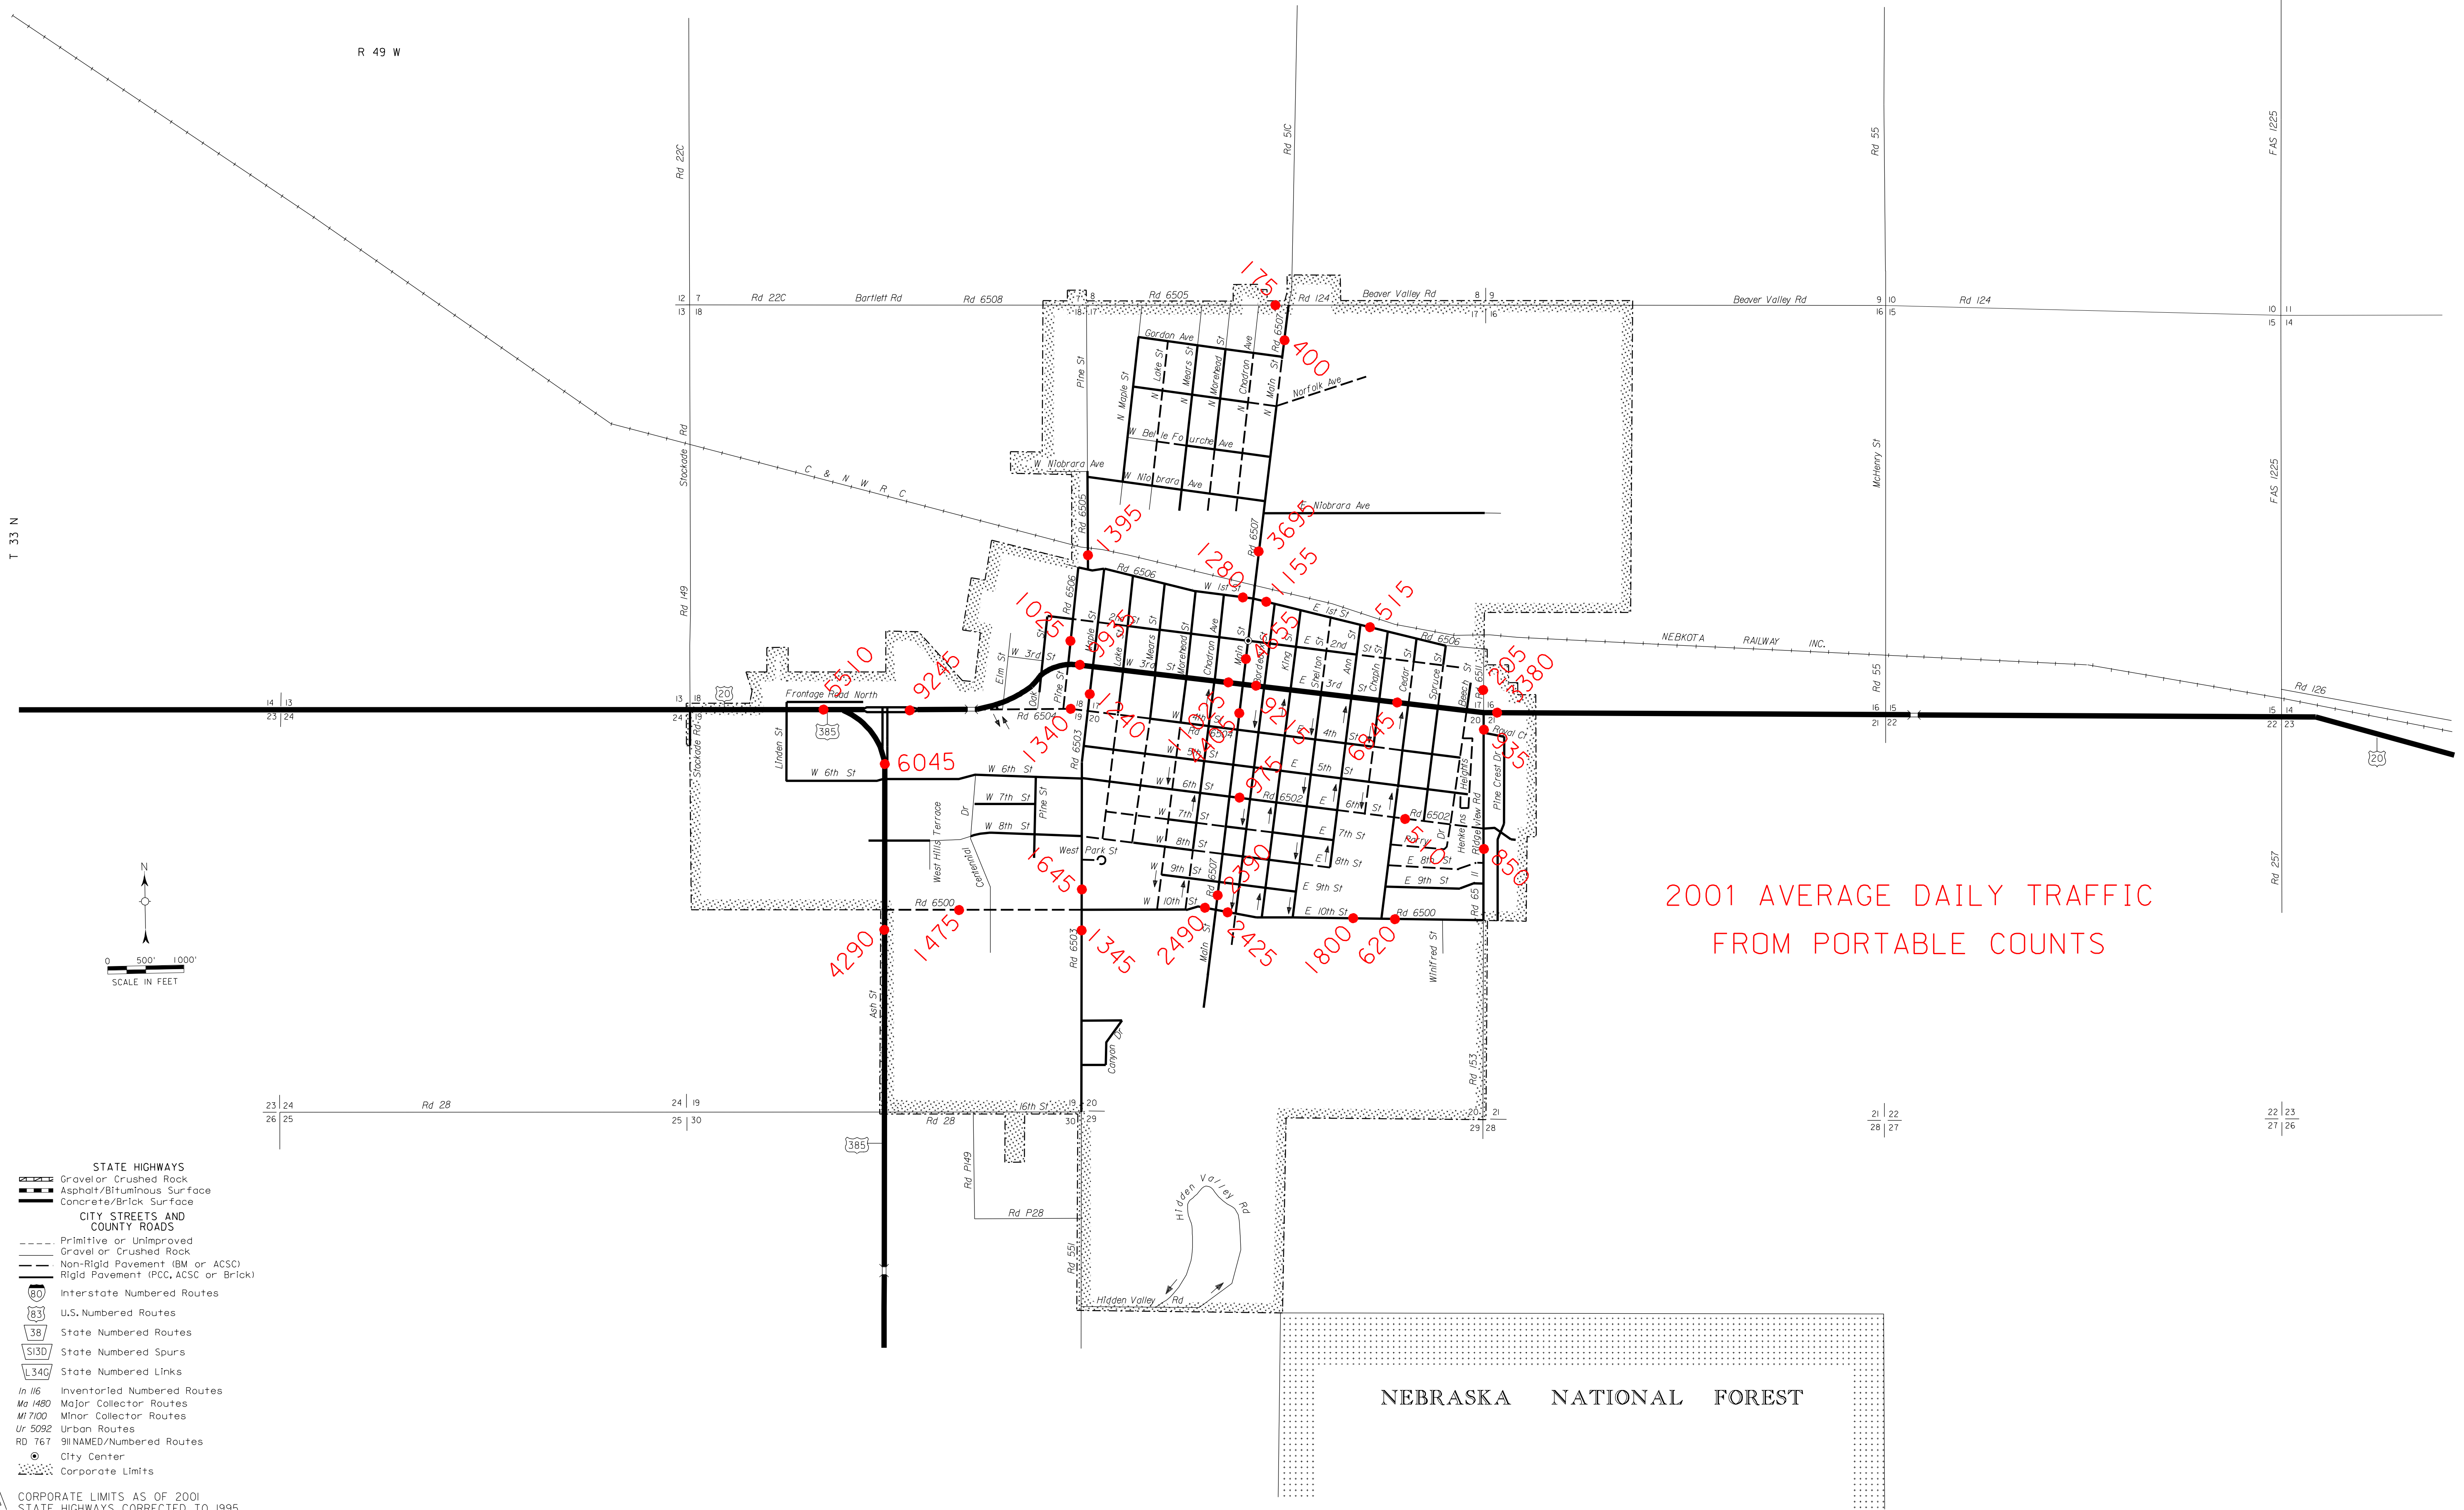

CHADRON

DAWES COUNTY
NEBRASKA
POPULATION 5634 (2000 CENSUS)
1997

R 48 W

R 49 W

T 33 N

2001 AVERAGE DAILY TRAFFIC
FROM PORTABLE COUNTS

CORPORATE LIMITS AS OF 2001
STATE HIGHWAYS CORRECTED TO 1995