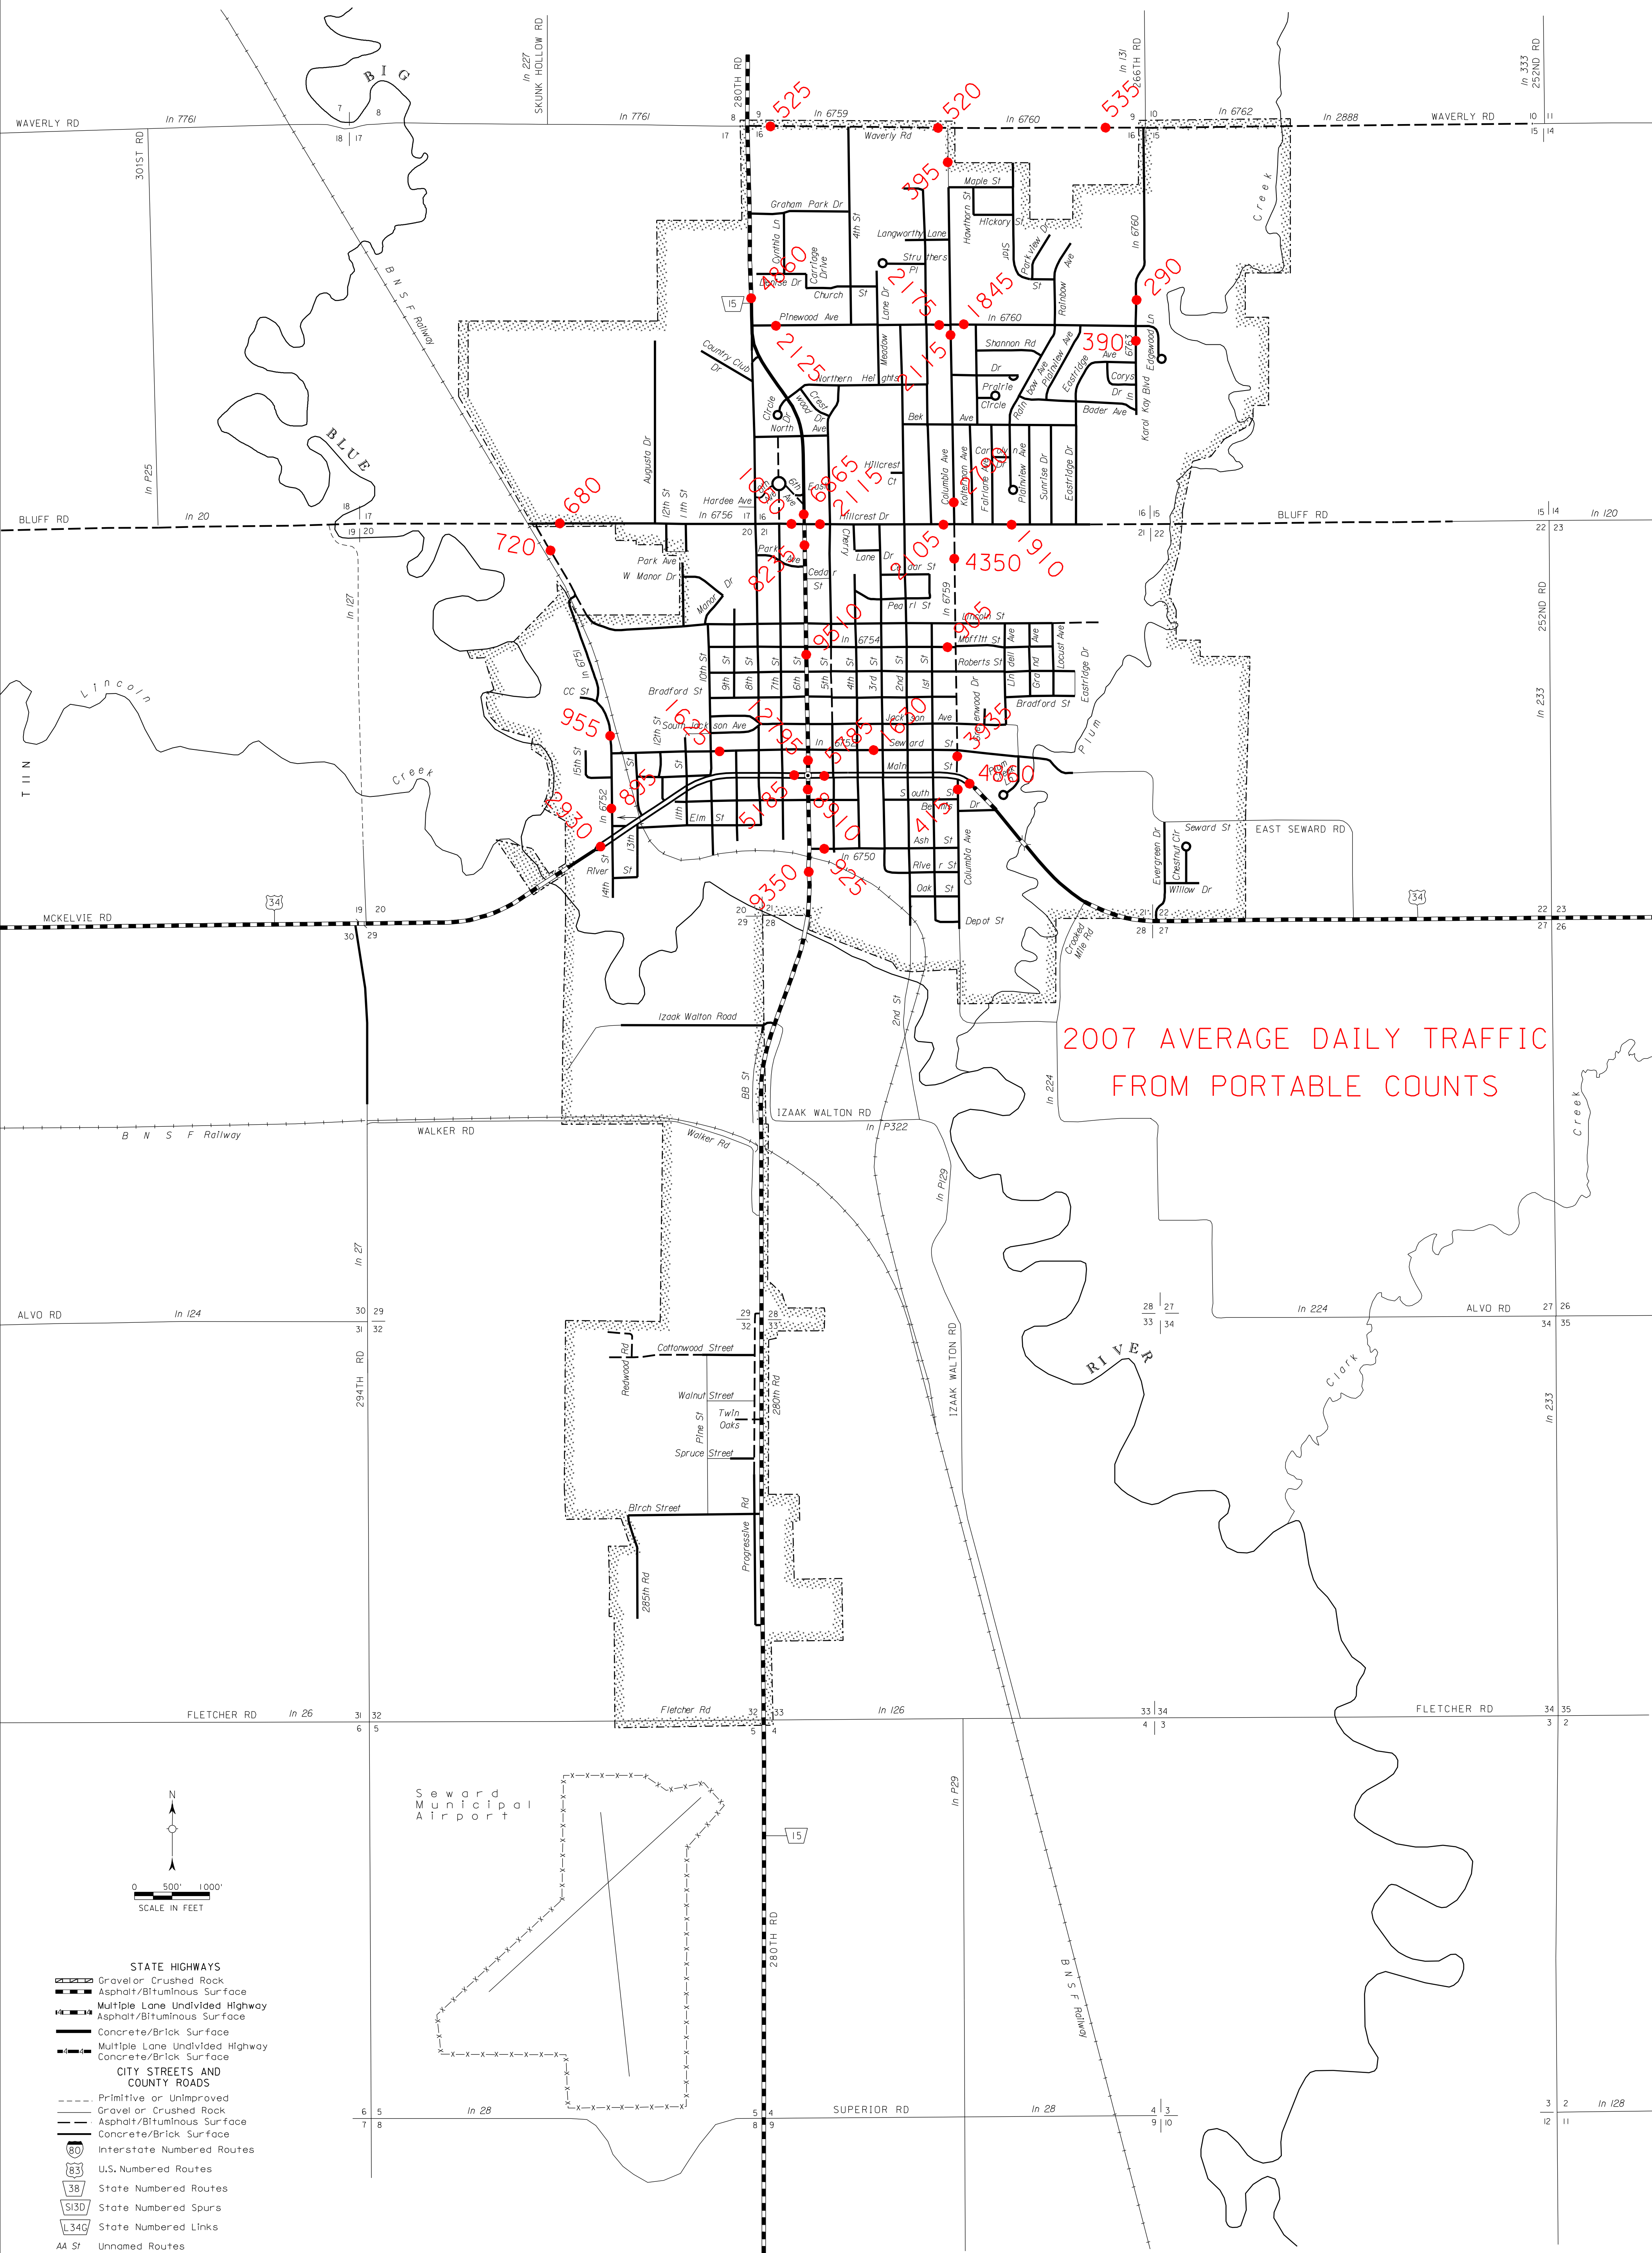

SEWARD

SEWARD COUNTY
NEBRASKA
POPULATION 6427 (2000 CENSUS)
2008

R 2 E

R 3 E